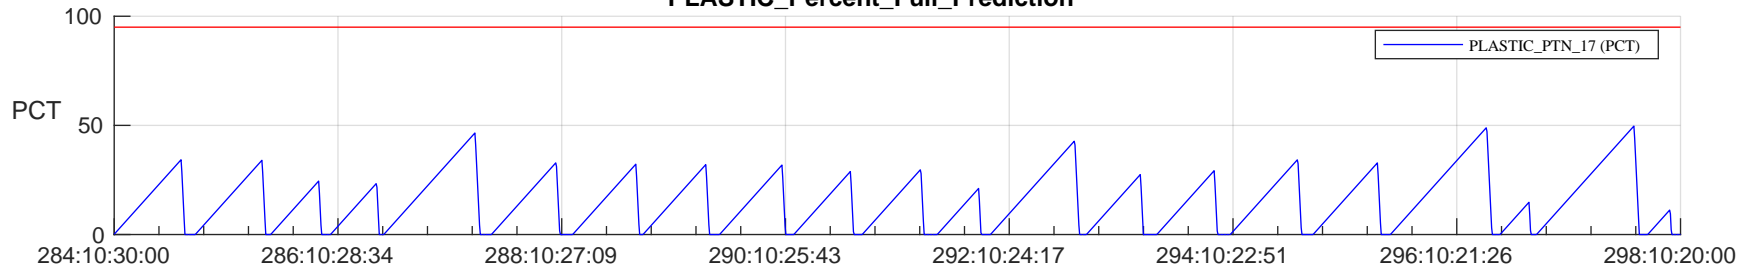

STEREO AHEAD SSR PCT Full Prediction

SWAVES_Percent_Full_Prediction

IMPACT_Percent_Full_Prediction

PLASTIC_Percent_Full_Prediction

Spacecraft_DownLink_Rate