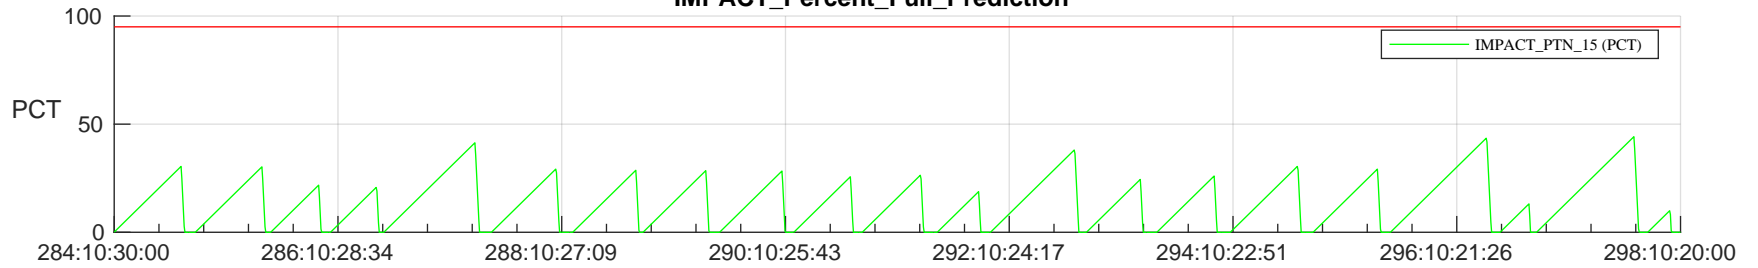

STEREO AHEAD SSR PCT Full Prediction

SWAVES_Percent_Full_Prediction

IMPACT_Percent_Full_Prediction

PLASTIC_Percent_Full_Prediction

Spacecraft_DownLink_Rate