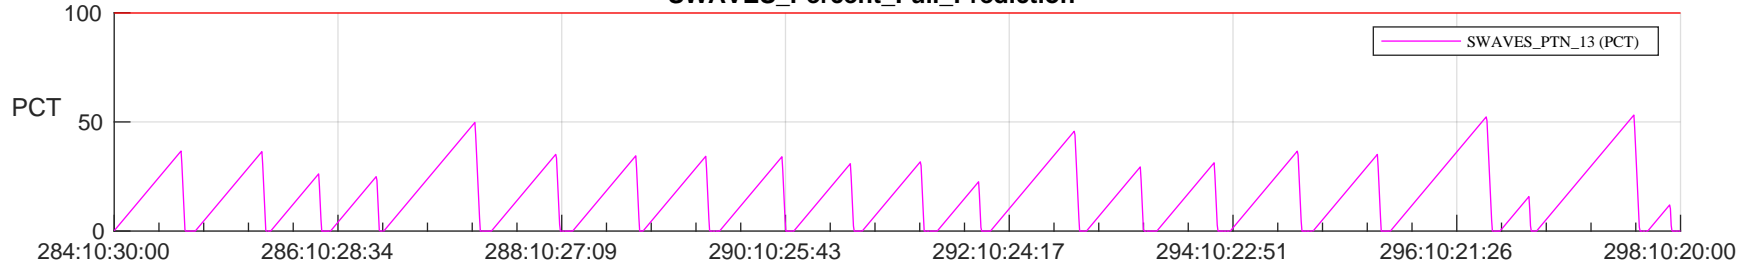

STEREO AHEAD SSR PCT Full Prediction

SWAVES_Percent_Full_Prediction

IMPACT_Percent_Full_Prediction

PLASTIC_Percent_Full_Prediction

Spacecraft_DownLink_Rate