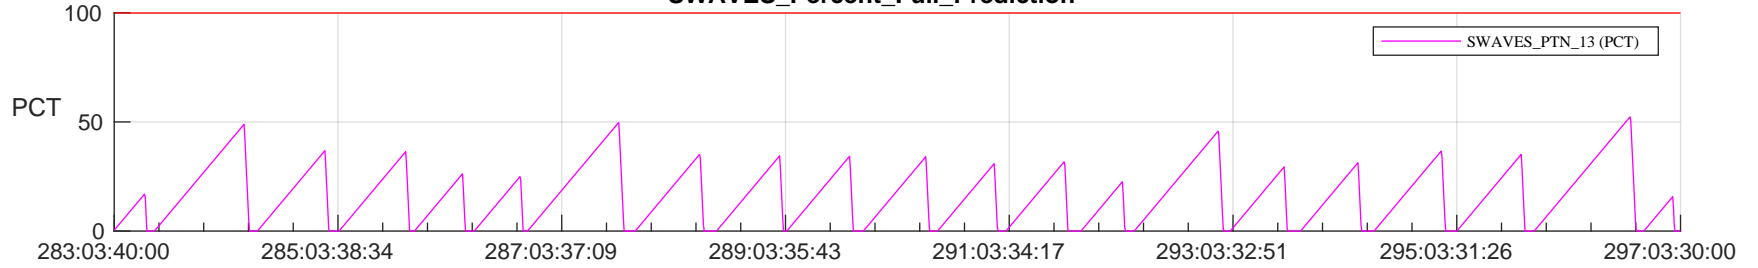

STEREO AHEAD SSR PCT Full Prediction

SWAVES_Percent_Full_Prediction

IMPACT_Percent_Full_Prediction

PLASTIC_Percent_Full_Prediction

Spacecraft_DownLink_Rate

Ground Time (2022:283:03:40:00.000 -2022:297:03:30:00.000)