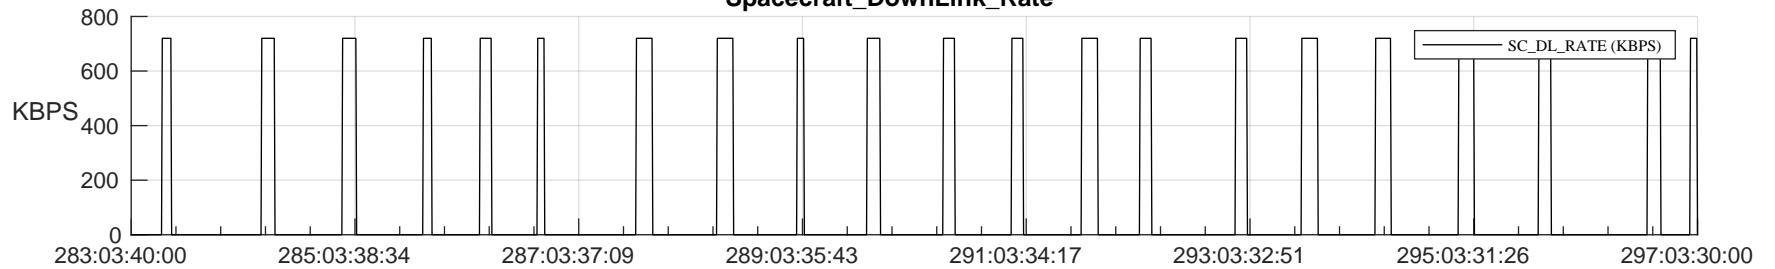

STEREO AHEAD SSR PCT Full Prediction

SWAVES_Percent_Full_Prediction

IMPACT_Percent_Full_Prediction

PLASTIC_Percent_Full_Prediction

Spacecraft_DownLink_Rate

Ground Time (2022:283:03:40:00.000 -2022:297:03:30:00.000)