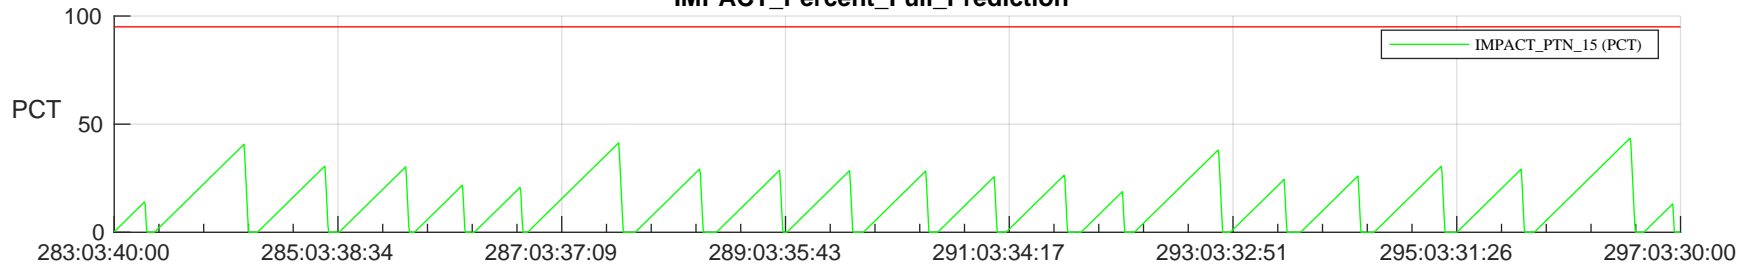

STEREO AHEAD SSR PCT Full Prediction

SWAVES_Percent_Full_Prediction

IMPACT_Percent_Full_Prediction

PLASTIC_Percent_Full_Prediction

Spacecraft_DownLink_Rate

Ground Time (2022:283:03:40:00.000 -2022:297:03:30:00.000)