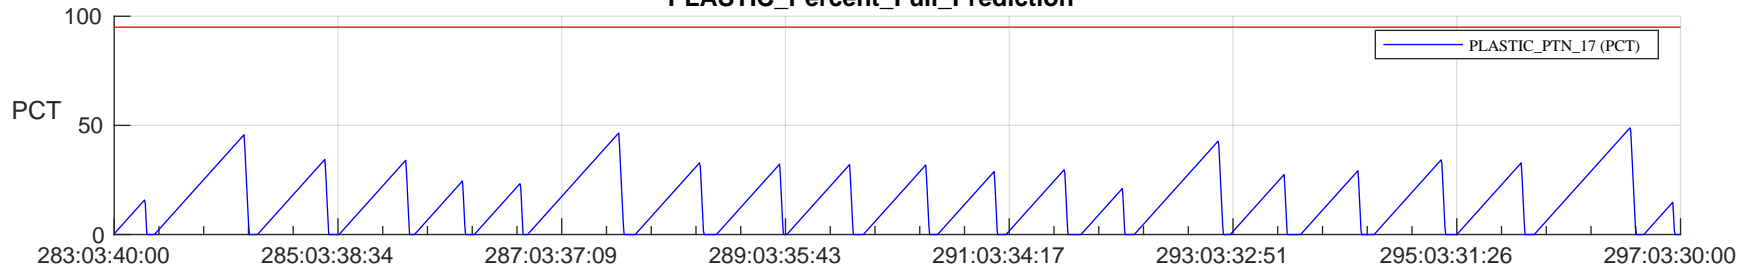

STEREO AHEAD SSR PCT Full Prediction

SWAVES_Percent_Full_Prediction

IMPACT_Percent_Full_Prediction

PLASTIC_Percent_Full_Prediction

Spacecraft_DownLink_Rate

Ground Time (2022:283:03:40:00.000 -2022:297:03:30:00.000)