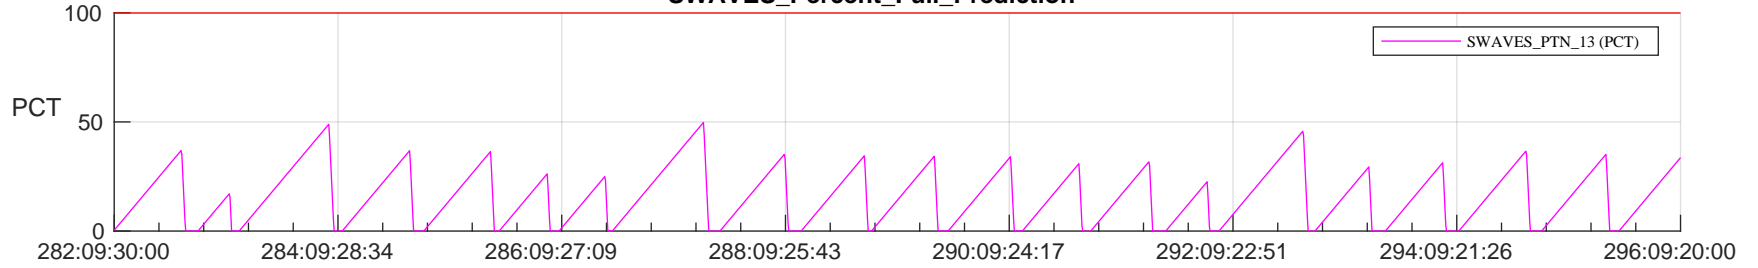

STEREO AHEAD SSR PCT Full Prediction

SWAVES_Percent_Full_Prediction

IMPACT_Percent_Full_Prediction

PLASTIC_Percent_Full_Prediction

Spacecraft_DownLink_Rate

Ground Time (2022:282:09:30:00.000 -2022:296:09:20:00.000)