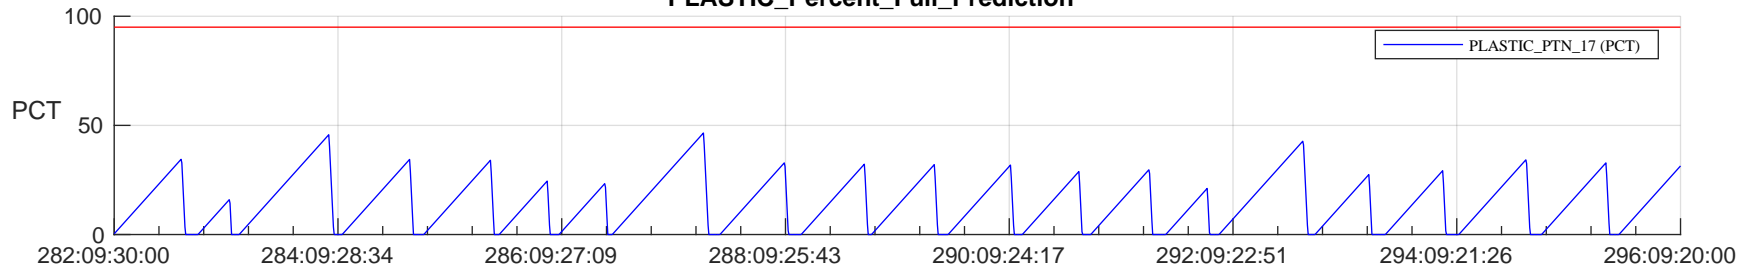

STEREO AHEAD SSR PCT Full Prediction

SWAVES_Percent_Full_Prediction

IMPACT_Percent_Full_Prediction

PLASTIC_Percent_Full_Prediction

Spacecraft_DownLink_Rate

Ground Time (2022:282:09:30:00.000 -2022:296:09:20:00.000)