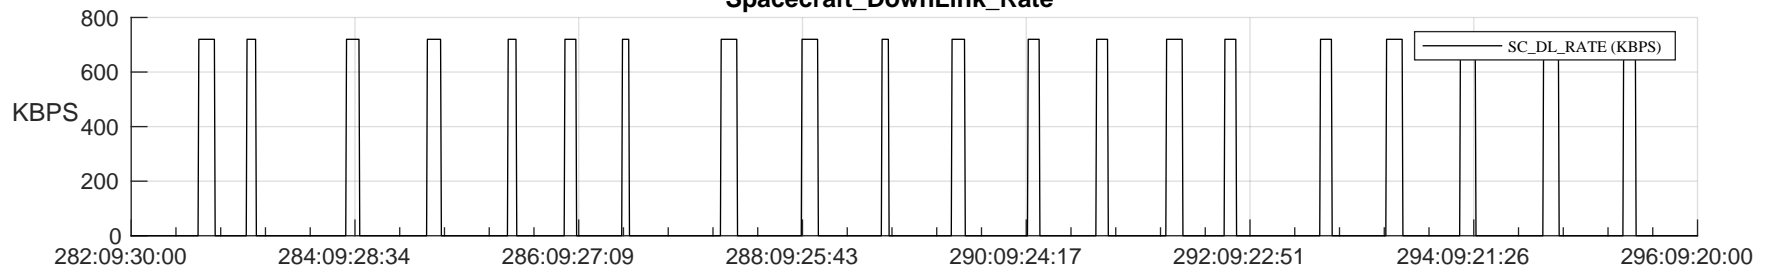

STEREO AHEAD SSR PCT Full Prediction

SWAVES_Percent_Full_Prediction

IMPACT_Percent_Full_Prediction

PLASTIC_Percent_Full_Prediction

Spacecraft_DownLink_Rate

Ground Time (2022:282:09:30:00.000 -2022:296:09:20:00.000)