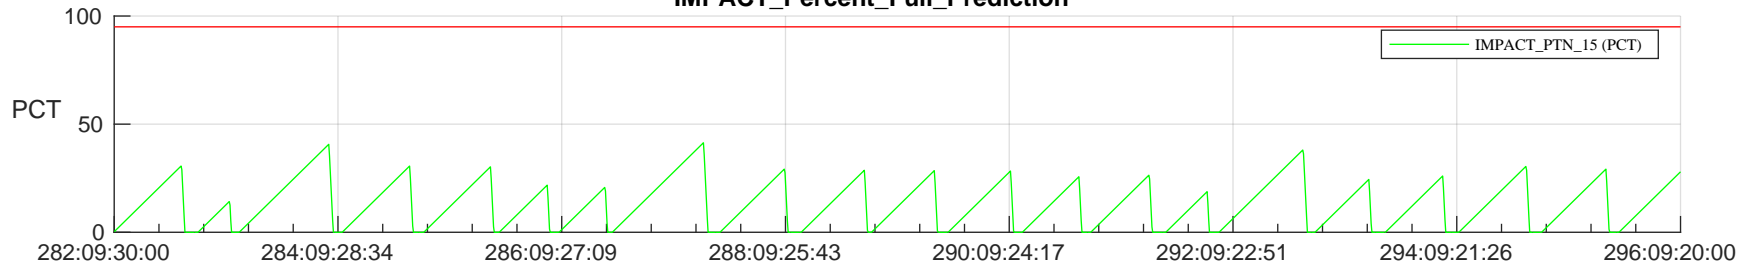

STEREO AHEAD SSR PCT Full Prediction

SWAVES_Percent_Full_Prediction

IMPACT_Percent_Full_Prediction

PLASTIC_Percent_Full_Prediction

Spacecraft_DownLink_Rate

Ground Time (2022:282:09:30:00.000 -2022:296:09:20:00.000)