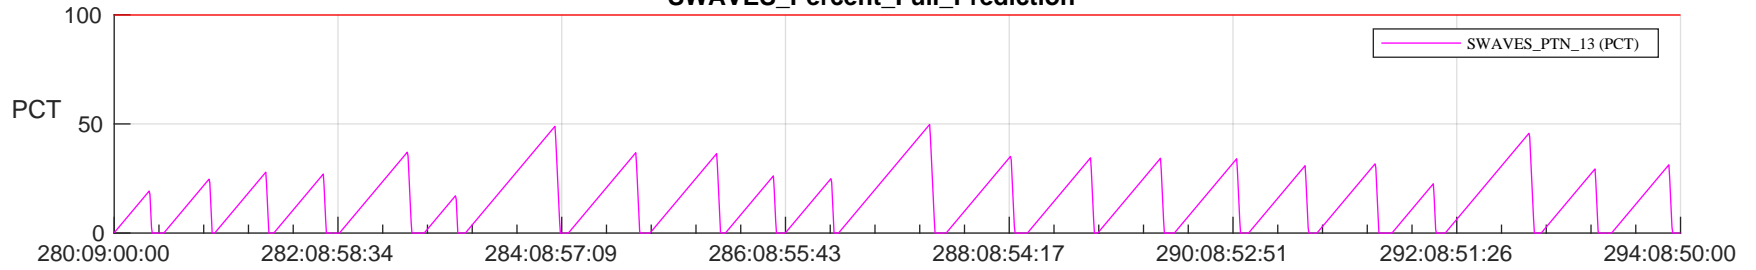

STEREO AHEAD SSR PCT Full Prediction

SWAVES_Percent_Full_Prediction

IMPACT_Percent_Full_Prediction

PLASTIC_Percent_Full_Prediction

Spacecraft_DownLink_Rate

/disks/d81/project/stereo/mops/assessment/ahead/automation/output/engdump/yesterdaily/ahead_ssr_predict_2022_280.csv