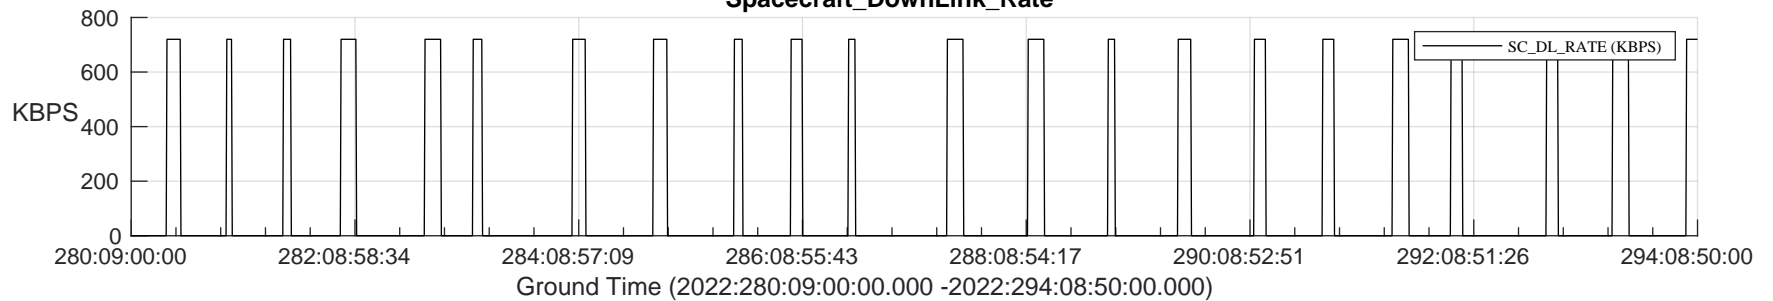

STEREO AHEAD SSR PCT Full Prediction

SWAVES_Percent_Full_Prediction

IMPACT_Percent_Full_Prediction

PLASTIC_Percent_Full_Prediction

Spacecraft_DownLink_Rate

/disks/d81/project/stereo/mops/assessment/ahead/automation/output/engdump/yesterdaily/ahead_ssr_predict_2022_280.csv