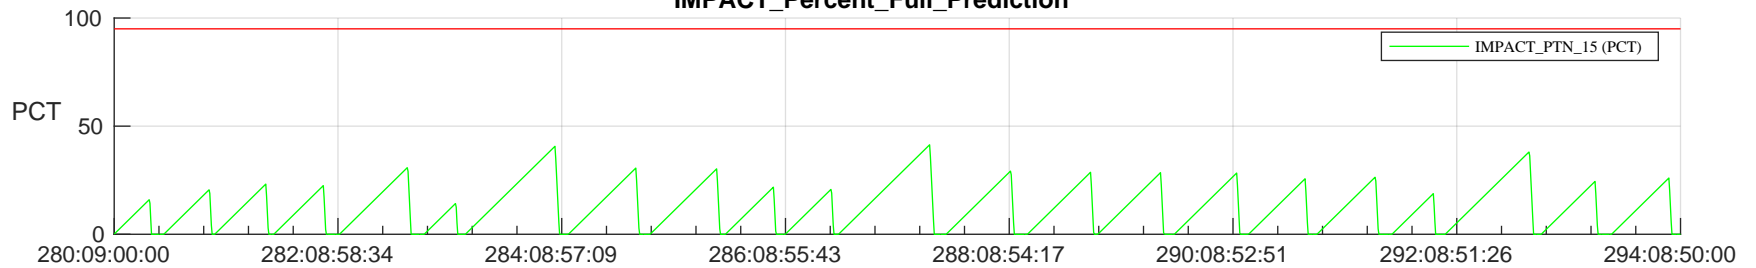

STEREO AHEAD SSR PCT Full Prediction

SWAVES_Percent_Full_Prediction

IMPACT_Percent_Full_Prediction

PLASTIC_Percent_Full_Prediction

Spacecraft_DownLink_Rate

/disks/d81/project/stereo/mops/assessment/ahead/automation/output/engdump/yesterdaily/ahead_ssr_predict_2022_280.csv