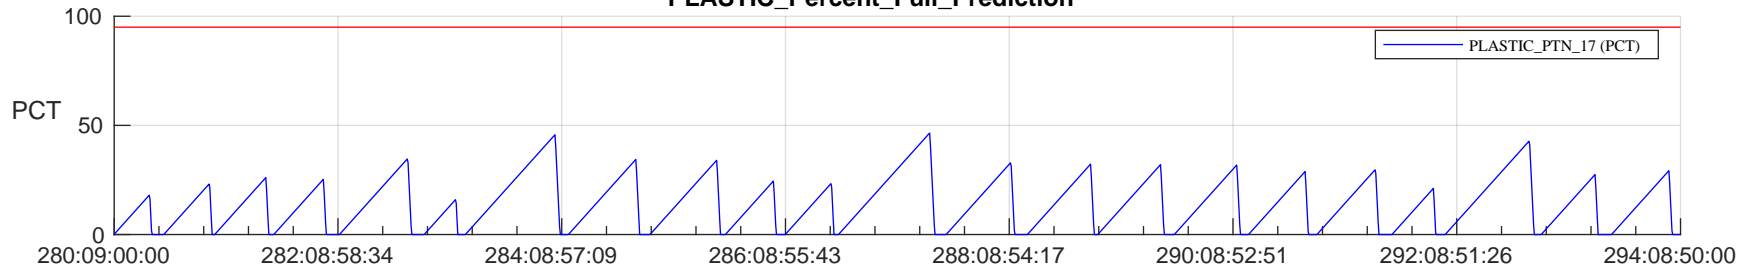

STEREO AHEAD SSR PCT Full Prediction

SWAVES_Percent_Full_Prediction

IMPACT_Percent_Full_Prediction

PLASTIC_Percent_Full_Prediction

Spacecraft_DownLink_Rate

/disks/d81/project/stereo/mops/assessment/ahead/automation/output/engdump/yesterdaily/ahead_ssr_predict_2022_280.csv