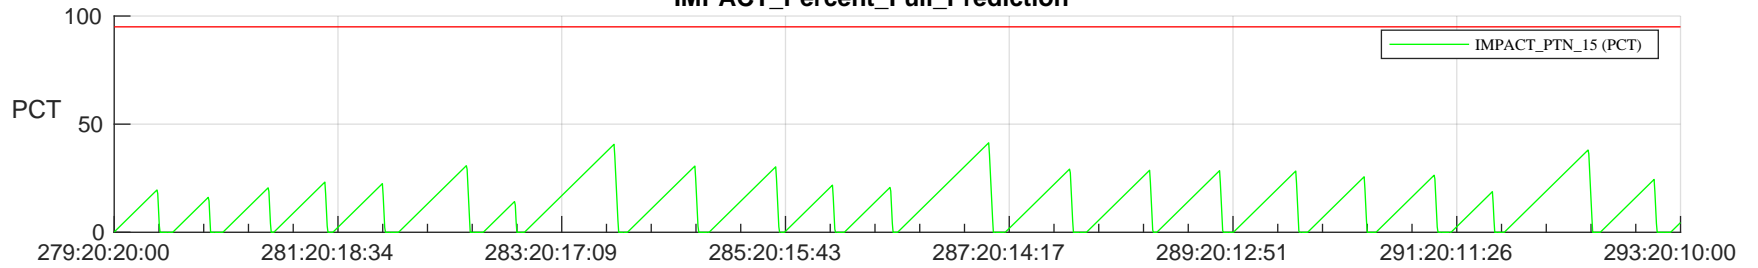

STEREO AHEAD SSR PCT Full Prediction

SWAVES_Percent_Full_Prediction

IMPACT_Percent_Full_Prediction

PLASTIC_Percent_Full_Prediction

Spacecraft_DownLink_Rate