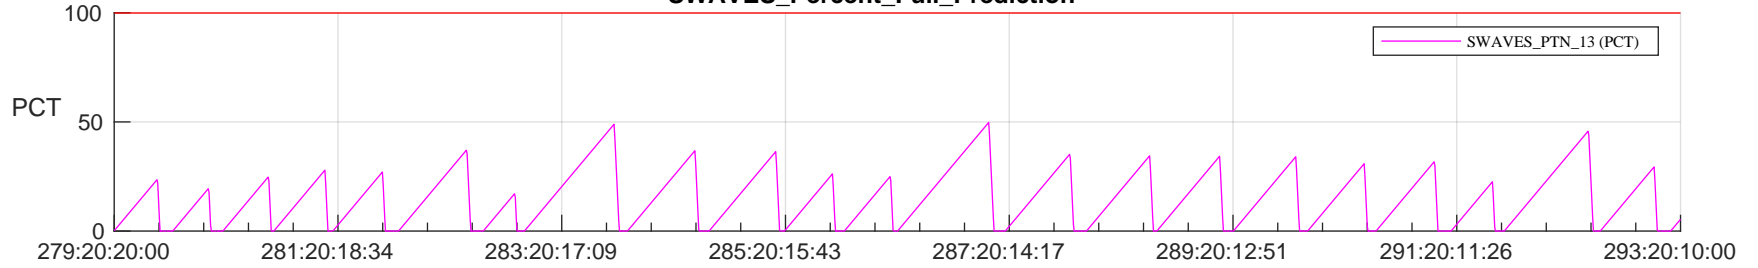

STEREO AHEAD SSR PCT Full Prediction

SWAVES_Percent_Full_Prediction

IMPACT_Percent_Full_Prediction

PLASTIC_Percent_Full_Prediction

Spacecraft_DownLink_Rate