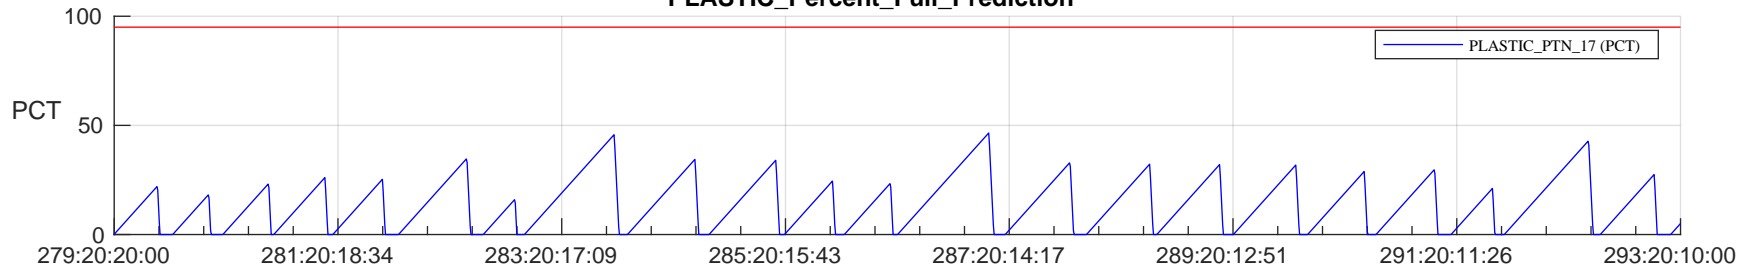

STEREO AHEAD SSR PCT Full Prediction

SWAVES_Percent_Full_Prediction

IMPACT_Percent_Full_Prediction

PLASTIC_Percent_Full_Prediction

Spacecraft_DownLink_Rate