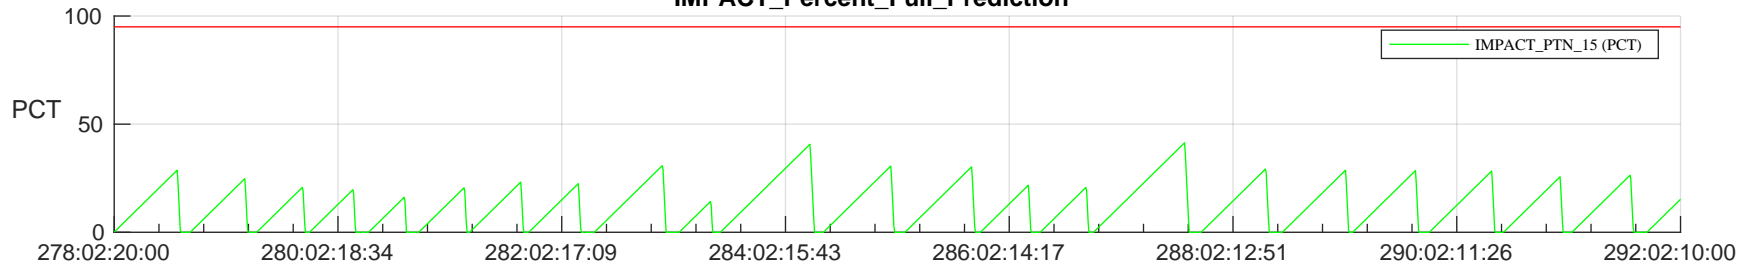

STEREO AHEAD SSR PCT Full Prediction

SWAVES_Percent_Full_Prediction

IMPACT_Percent_Full_Prediction

PLASTIC_Percent_Full_Prediction

Spacecraft_DownLink_Rate