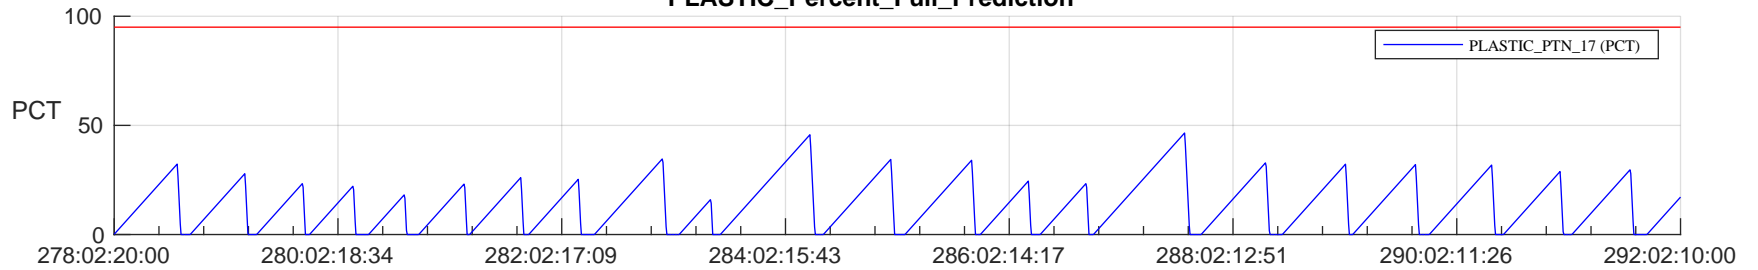

STEREO AHEAD SSR PCT Full Prediction

SWAVES_Percent_Full_Prediction

IMPACT_Percent_Full_Prediction

PLASTIC_Percent_Full_Prediction

Spacecraft_DownLink_Rate