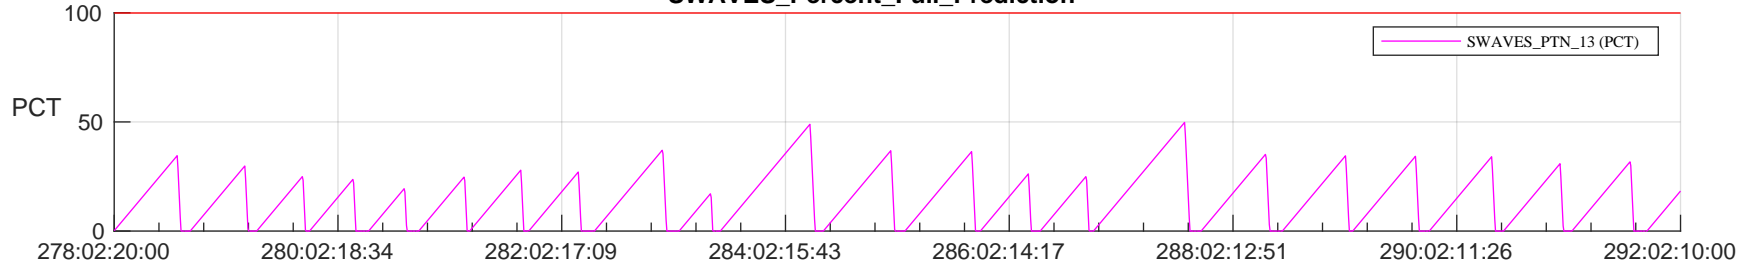

STEREO AHEAD SSR PCT Full Prediction

SWAVES_Percent_Full_Prediction

IMPACT_Percent_Full_Prediction

PLASTIC_Percent_Full_Prediction

Spacecraft_DownLink_Rate