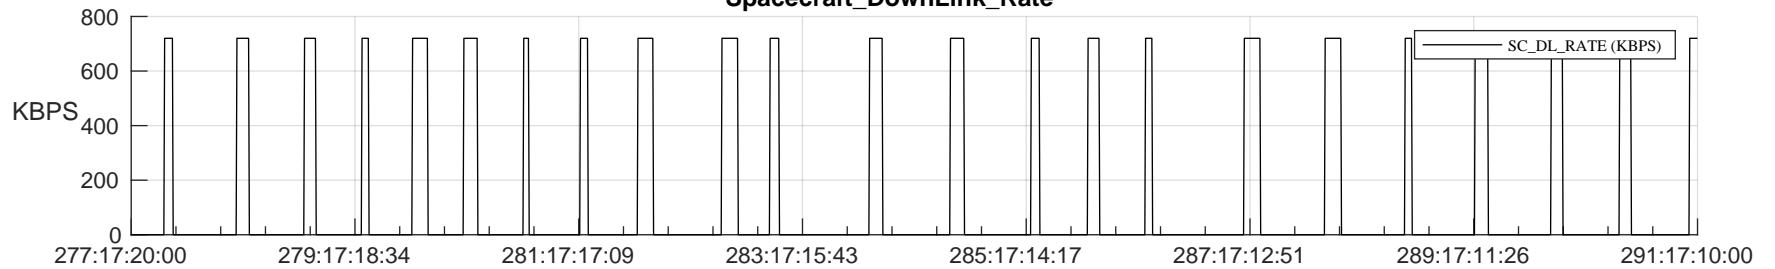

STEREO AHEAD SSR PCT Full Prediction

SWAVES_Percent_Full_Prediction

IMPACT_Percent_Full_Prediction

PLASTIC_Percent_Full_Prediction

Spacecraft_DownLink_Rate

Ground Time (2022:277:17:20:00.000 -2022:291:17:10:00.000)