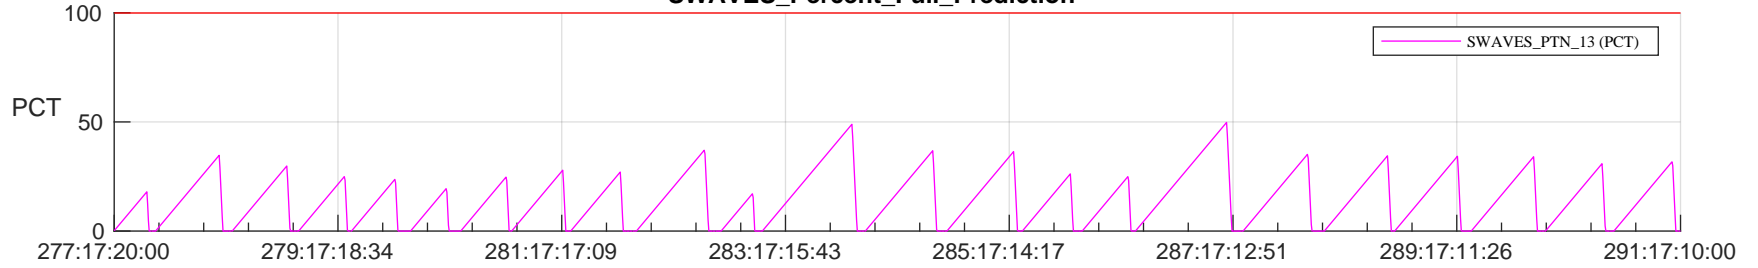

STEREO AHEAD SSR PCT Full Prediction

SWAVES_Percent_Full_Prediction

IMPACT_Percent_Full_Prediction

PLASTIC_Percent_Full_Prediction

Spacecraft_DownLink_Rate

Ground Time (2022:277:17:20:00.000 -2022:291:17:10:00.000)