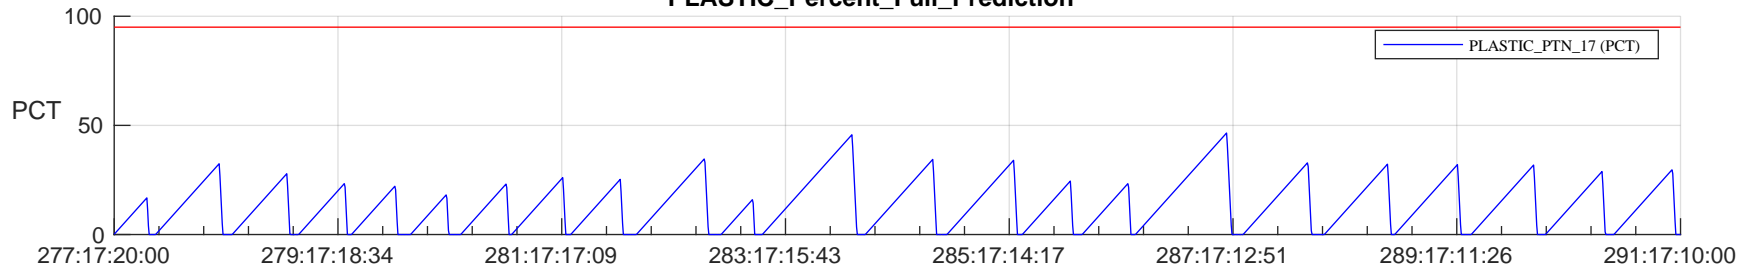

STEREO AHEAD SSR PCT Full Prediction

SWAVES_Percent_Full_Prediction

IMPACT_Percent_Full_Prediction

PLASTIC_Percent_Full_Prediction

Spacecraft_DownLink_Rate

Ground Time (2022:277:17:20:00.000 -2022:291:17:10:00.000)