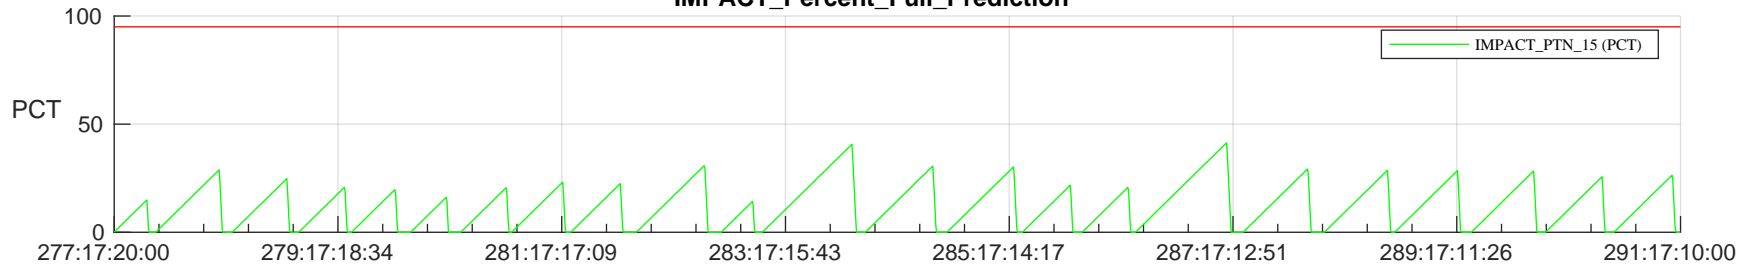

STEREO AHEAD SSR PCT Full Prediction

SWAVES_Percent_Full_Prediction

IMPACT_Percent_Full_Prediction

PLASTIC_Percent_Full_Prediction

Spacecraft_DownLink_Rate

Ground Time (2022:277:17:20:00.000 -2022:291:17:10:00.000)