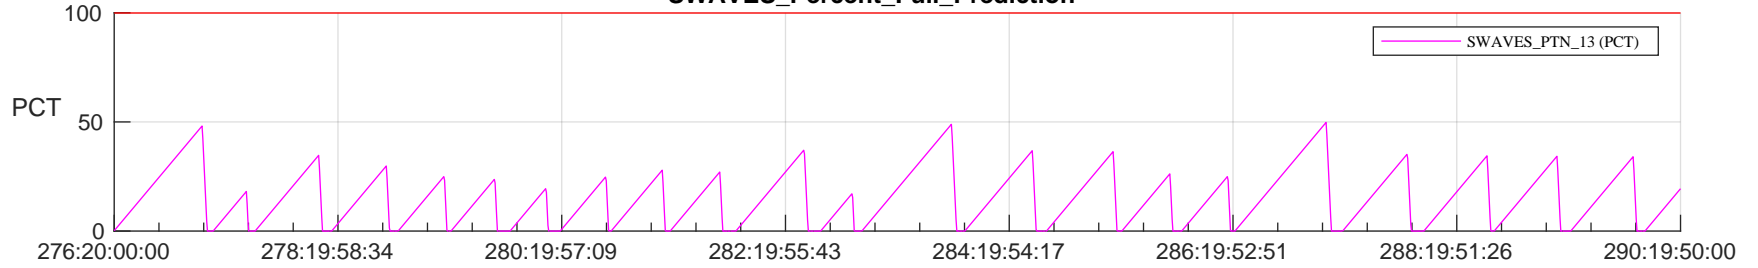

## SWAVES\_Percent\_Full\_Prediction

## Spacecraft\_DownLink\_Rate

Ground Time (2022:276:20:00:00.000 -2022:290:19:50:00.000)