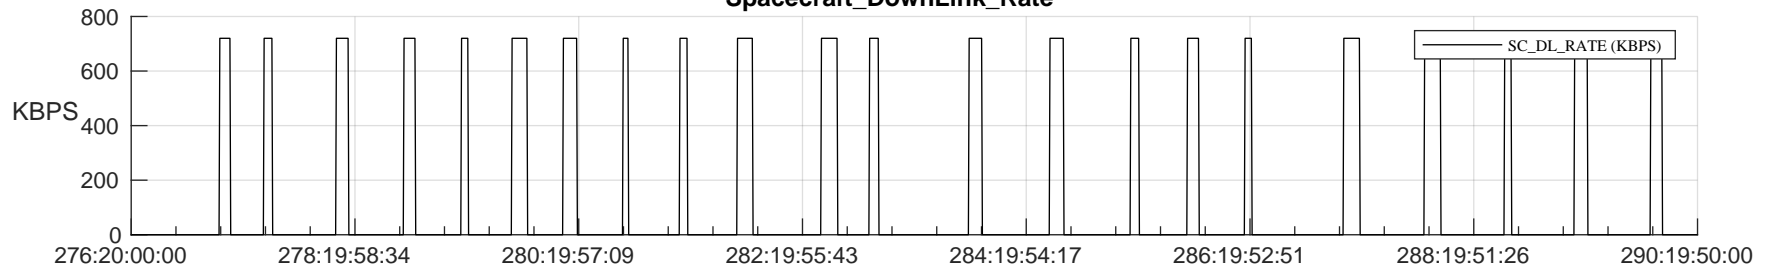

## SWAVES\_Percent\_Full\_Prediction

## Spacecraft\_DownLink\_Rate

Ground Time (2022:276:20:00:00.000 -2022:290:19:50:00.000)