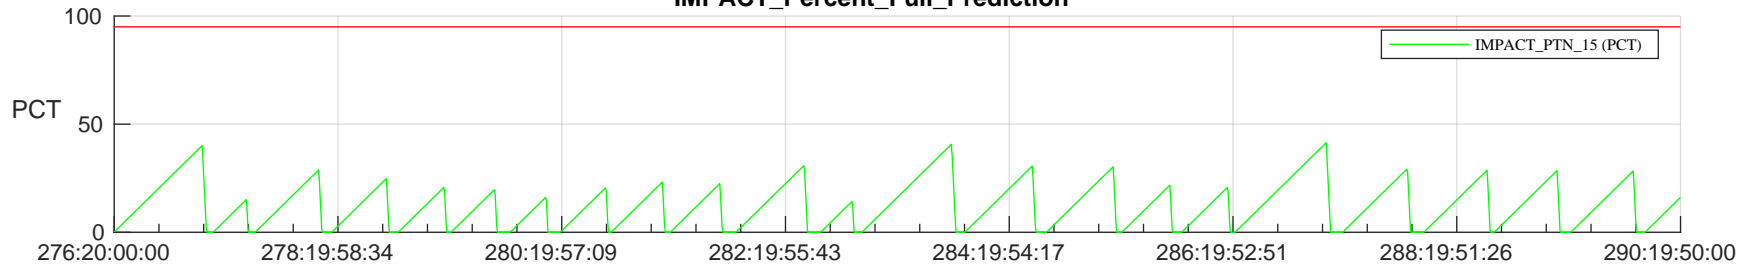

IMPACT_Percent_Full_Prediction