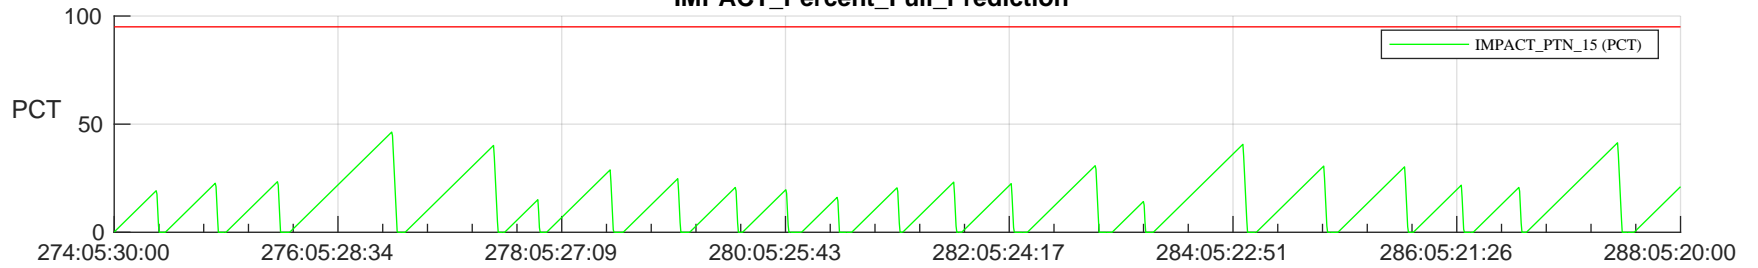

IMPACT_Percent_Full_Prediction