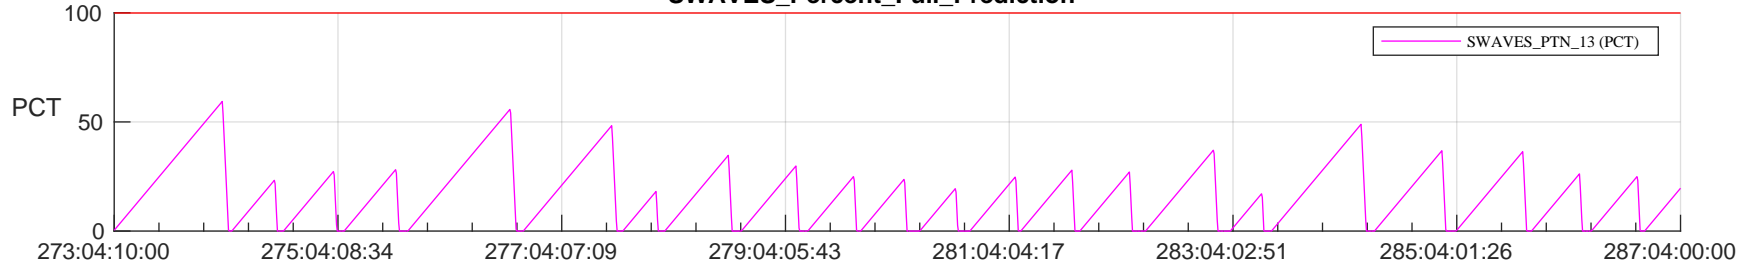

STEREO AHEAD SSR PCT Full Prediction

SWAVES_Percent_Full_Prediction

IMPACT_Percent_Full_Prediction

PLASTIC_Percent_Full_Prediction

Spacecraft_DownLink_Rate

Ground Time (2022:273:04:10:00.000 -2022:287:04:00:00.000)