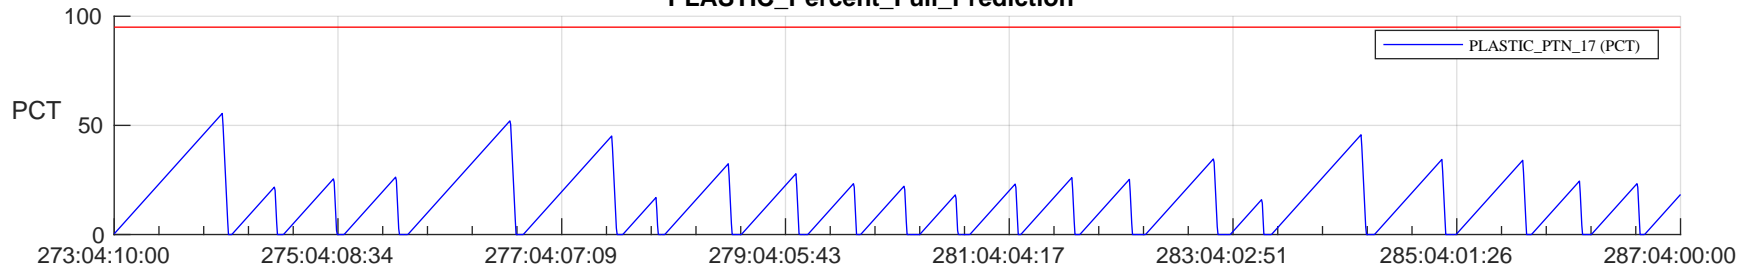

STEREO AHEAD SSR PCT Full Prediction

SWAVES_Percent_Full_Prediction

IMPACT_Percent_Full_Prediction

PLASTIC_Percent_Full_Prediction

Spacecraft_DownLink_Rate

Ground Time (2022:273:04:10:00.000 -2022:287:04:00:00.000)