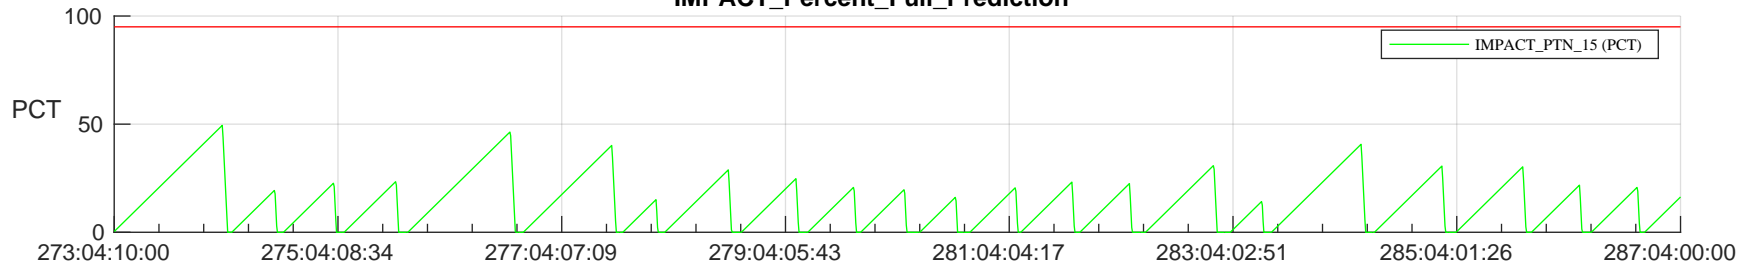

STEREO AHEAD SSR PCT Full Prediction

SWAVES_Percent_Full_Prediction

IMPACT_Percent_Full_Prediction

PLASTIC_Percent_Full_Prediction

Spacecraft_DownLink_Rate

Ground Time (2022:273:04:10:00.000 -2022:287:04:00:00.000)