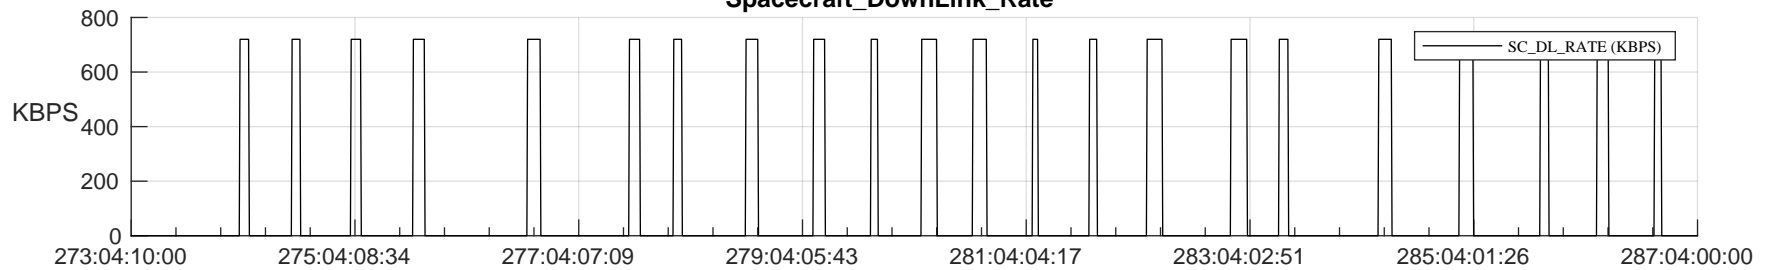

STEREO AHEAD SSR PCT Full Prediction

SWAVES_Percent_Full_Prediction

IMPACT_Percent_Full_Prediction

PLASTIC_Percent_Full_Prediction

Spacecraft_DownLink_Rate

Ground Time (2022:273:04:10:00.000 -2022:287:04:00:00.000)