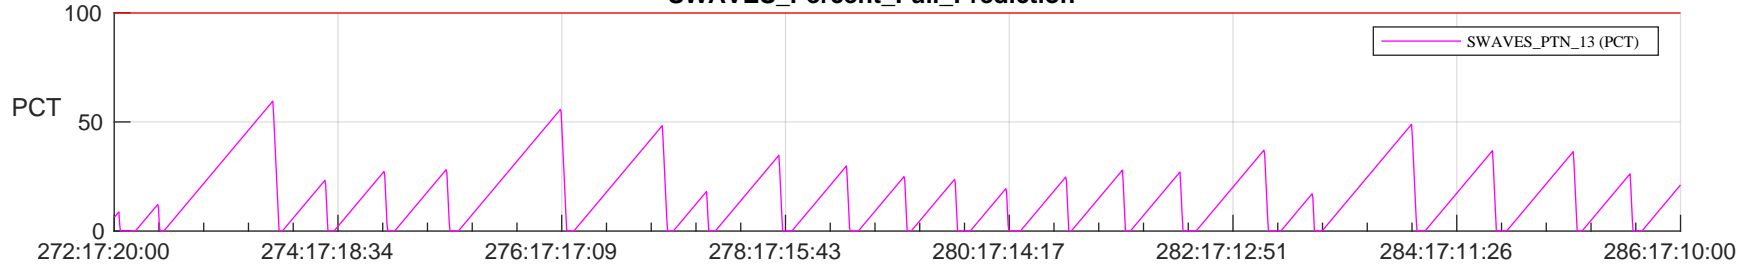

STEREO AHEAD SSR PCT Full Prediction

SWAVES_Percent_Full_Prediction

IMPACT_Percent_Full_Prediction

PLASTIC_Percent_Full_Prediction

Spacecraft_DownLink_Rate