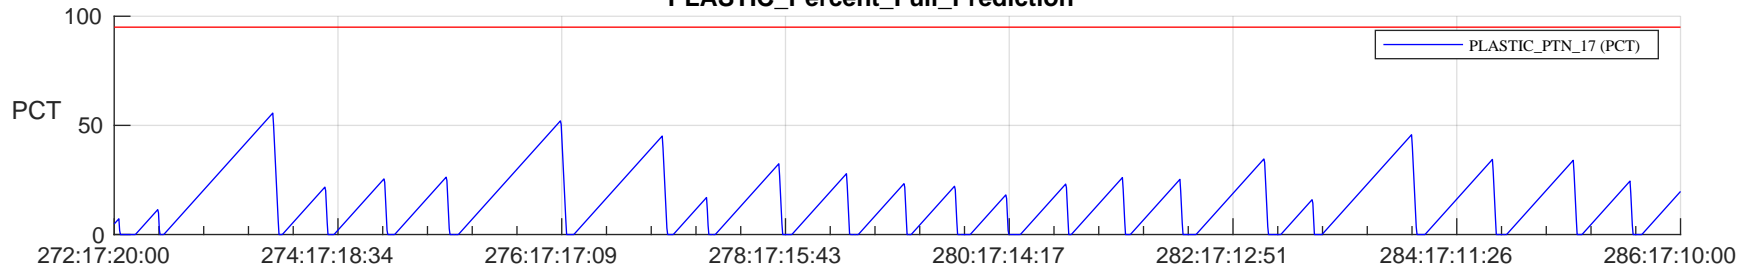

STEREO AHEAD SSR PCT Full Prediction

SWAVES_Percent_Full_Prediction

IMPACT_Percent_Full_Prediction

PLASTIC_Percent_Full_Prediction

Spacecraft_DownLink_Rate