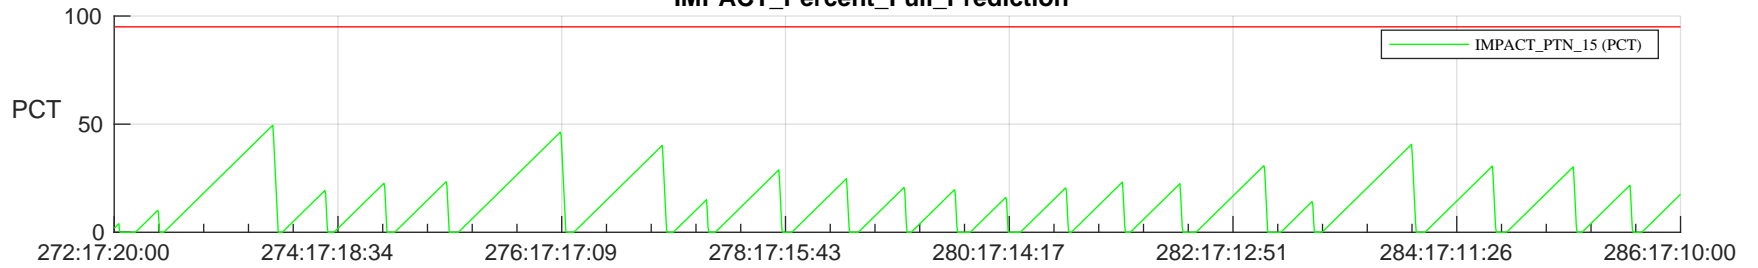

STEREO AHEAD SSR PCT Full Prediction

SWAVES_Percent_Full_Prediction

IMPACT_Percent_Full_Prediction

PLASTIC_Percent_Full_Prediction

Spacecraft_DownLink_Rate