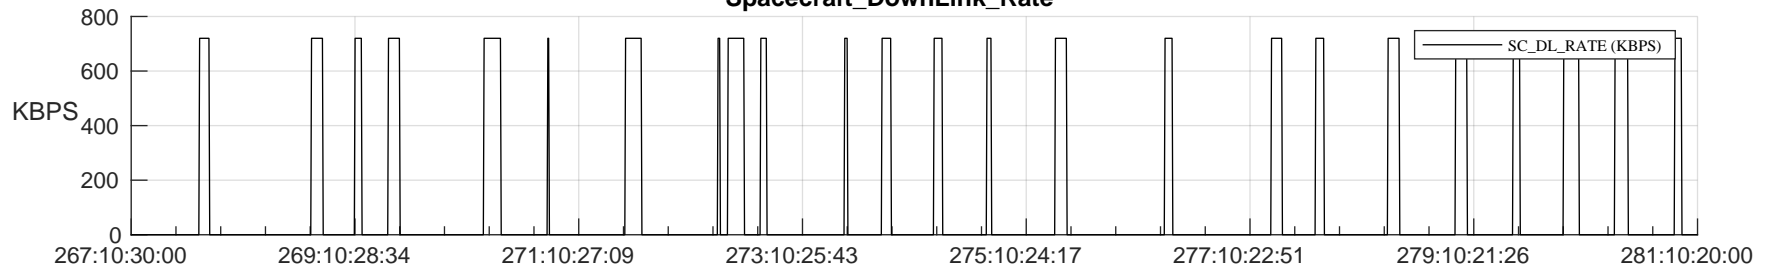

STEREO AHEAD SSR PCT Full Prediction

SWAVES_Percent_Full_Prediction

IMPACT_Percent_Full_Prediction

PLASTIC_Percent_Full_Prediction

Spacecraft_DownLink_Rate

Ground Time (2022:267:10:30:00.000 -2022:281:10:20:00.000)