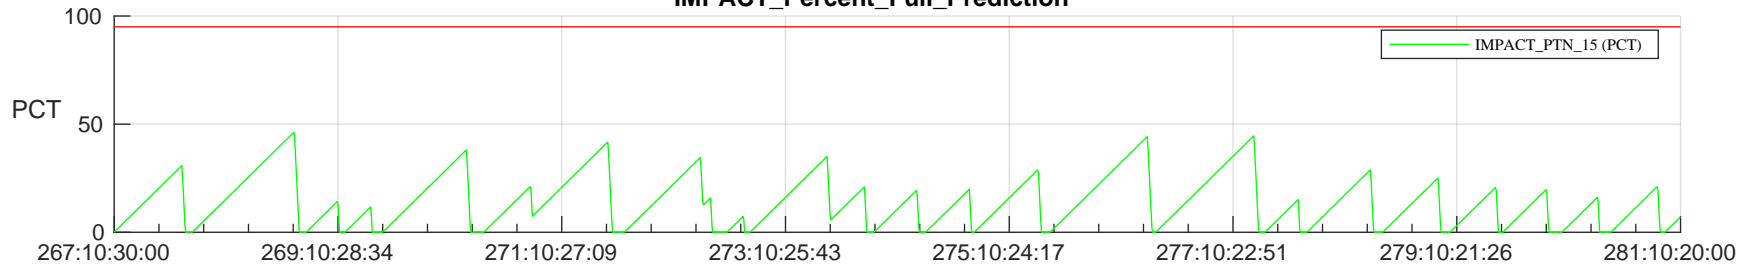

STEREO AHEAD SSR PCT Full Prediction

SWAVES_Percent_Full_Prediction

IMPACT_Percent_Full_Prediction

PLASTIC_Percent_Full_Prediction

Spacecraft_DownLink_Rate

Ground Time (2022:267:10:30:00.000 -2022:281:10:20:00.000)