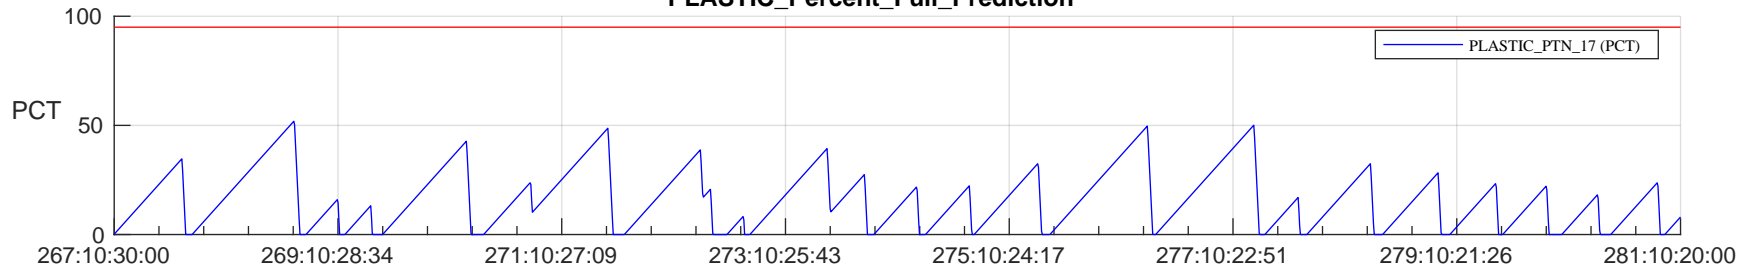

STEREO AHEAD SSR PCT Full Prediction

SWAVES_Percent_Full_Prediction

IMPACT_Percent_Full_Prediction

PLASTIC_Percent_Full_Prediction

Spacecraft_DownLink_Rate

Ground Time (2022:267:10:30:00.000 -2022:281:10:20:00.000)