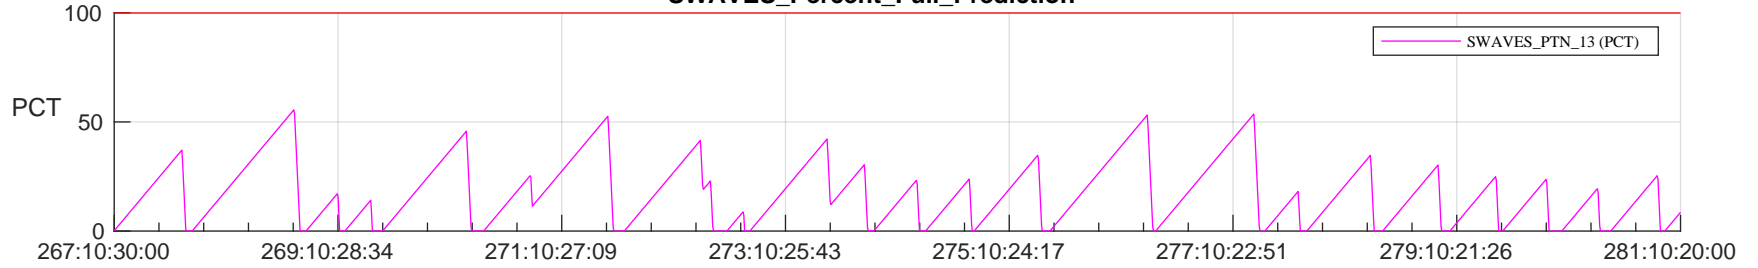

STEREO AHEAD SSR PCT Full Prediction

SWAVES_Percent_Full_Prediction

IMPACT_Percent_Full_Prediction

PLASTIC_Percent_Full_Prediction

Spacecraft_DownLink_Rate

Ground Time (2022:267:10:30:00.000 -2022:281:10:20:00.000)