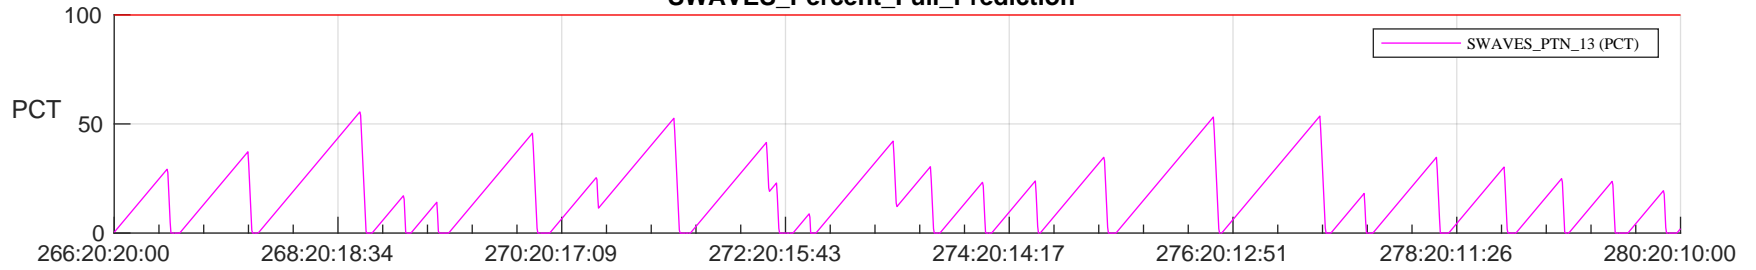

STEREO AHEAD SSR PCT Full Prediction

SWAVES_Percent_Full_Prediction

IMPACT_Percent_Full_Prediction

PLASTIC_Percent_Full_Prediction

Spacecraft_DownLink_Rate