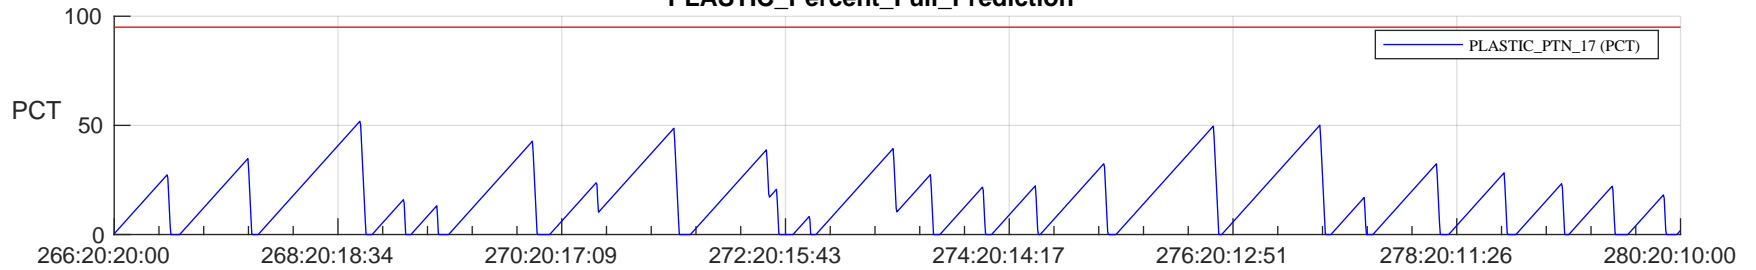

STEREO AHEAD SSR PCT Full Prediction

SWAVES_Percent_Full_Prediction

IMPACT_Percent_Full_Prediction

PLASTIC_Percent_Full_Prediction

Spacecraft_DownLink_Rate