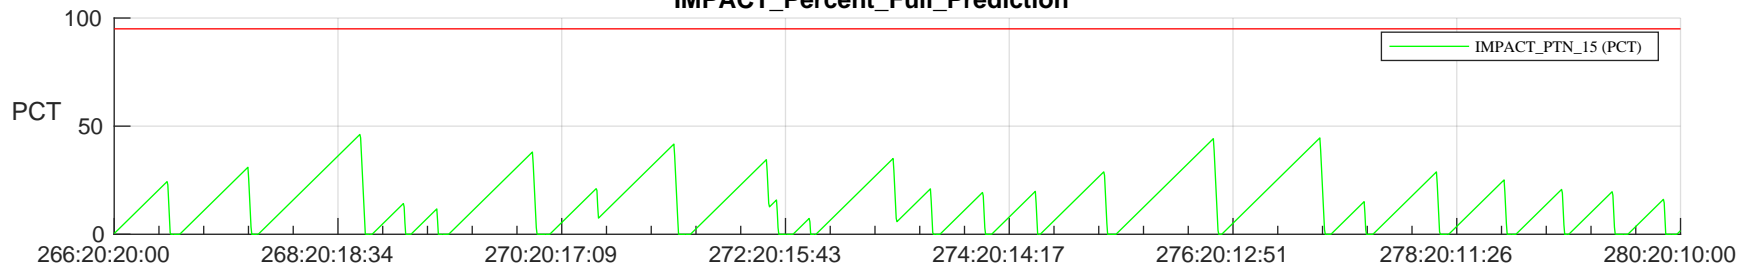

STEREO AHEAD SSR PCT Full Prediction

SWAVES_Percent_Full_Prediction

IMPACT_Percent_Full_Prediction

PLASTIC_Percent_Full_Prediction

Spacecraft_DownLink_Rate