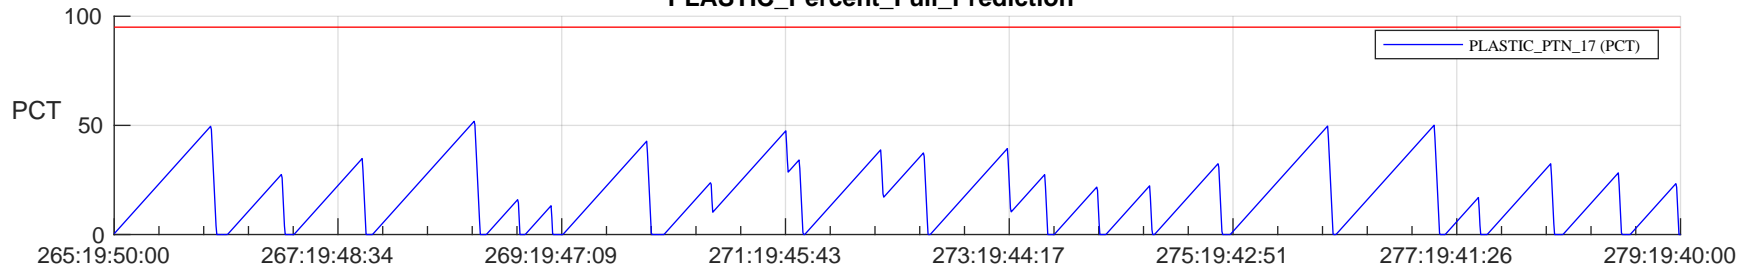

STEREO AHEAD SSR PCT Full Prediction

SWAVES_Percent_Full_Prediction

IMPACT_Percent_Full_Prediction

PLASTIC_Percent_Full_Prediction

Spacecraft_DownLink_Rate

Ground Time (2022:265:19:50:00.000 -2022:279:19:40:00.000)