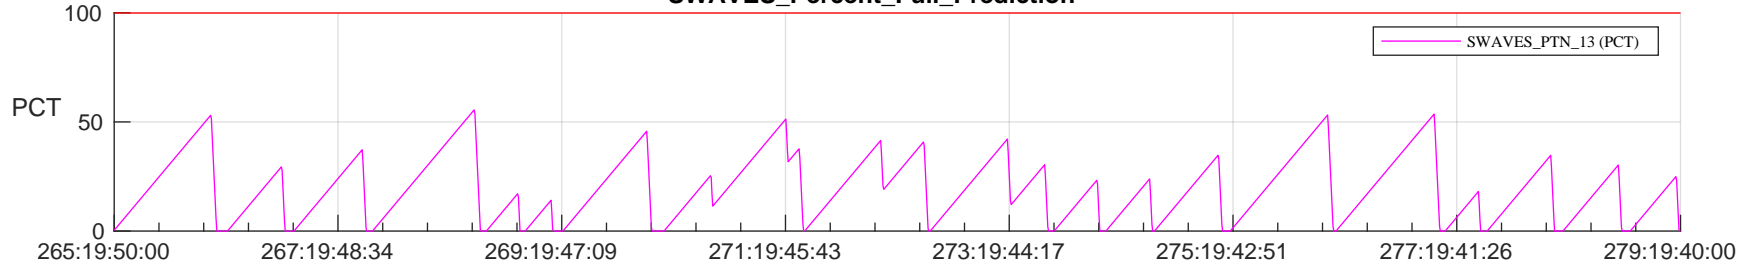

STEREO AHEAD SSR PCT Full Prediction

SWAVES_Percent_Full_Prediction

IMPACT_Percent_Full_Prediction

PLASTIC_Percent_Full_Prediction

Spacecraft_DownLink_Rate

Ground Time (2022:265:19:50:00.000 -2022:279:19:40:00.000)