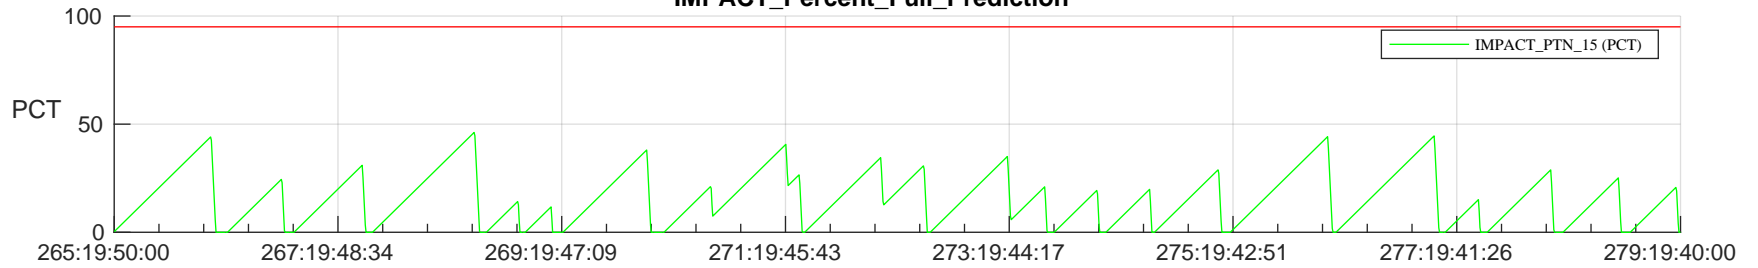

STEREO AHEAD SSR PCT Full Prediction

SWAVES_Percent_Full_Prediction

IMPACT_Percent_Full_Prediction

PLASTIC_Percent_Full_Prediction

Spacecraft_DownLink_Rate

Ground Time (2022:265:19:50:00.000 -2022:279:19:40:00.000)