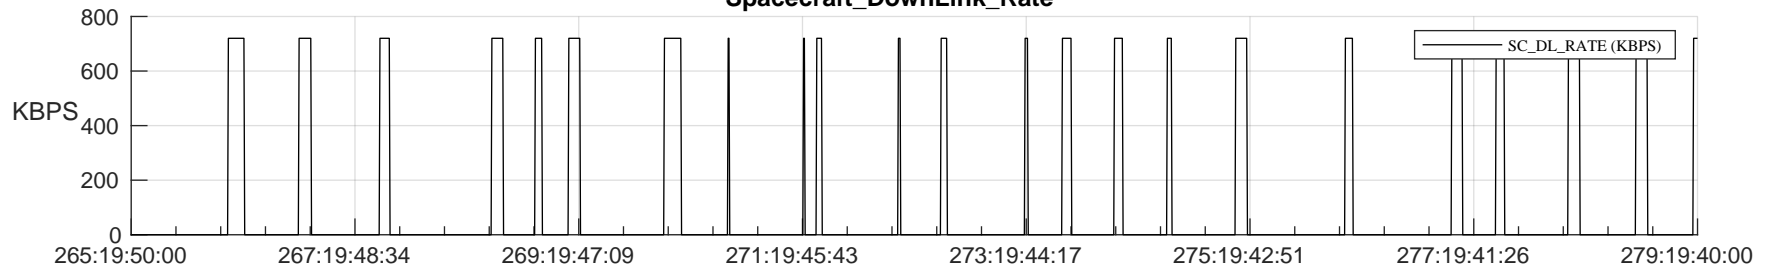

STEREO AHEAD SSR PCT Full Prediction

SWAVES_Percent_Full_Prediction

IMPACT_Percent_Full_Prediction

PLASTIC_Percent_Full_Prediction

Spacecraft_DownLink_Rate

Ground Time (2022:265:19:50:00.000 -2022:279:19:40:00.000)