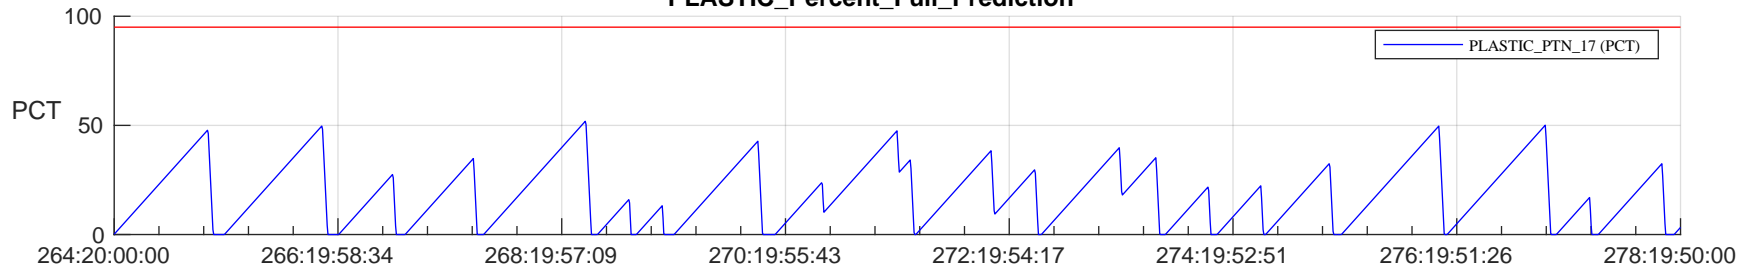

STEREO AHEAD SSR PCT Full Prediction

SWAVES_Percent_Full_Prediction

IMPACT_Percent_Full_Prediction

PLASTIC_Percent_Full_Prediction

Spacecraft_DownLink_Rate

Ground Time (2022:264:20:00:00.000 -2022:278:19:50:00.000)