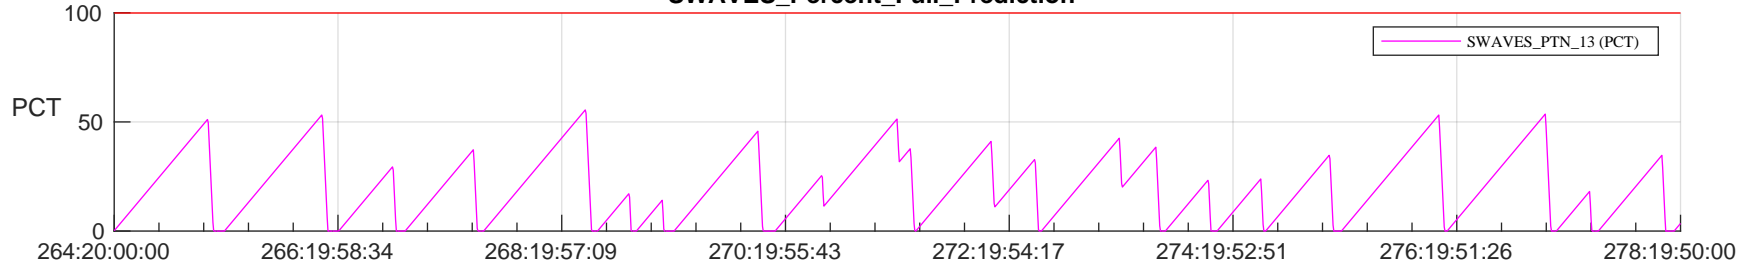

STEREO AHEAD SSR PCT Full Prediction

SWAVES_Percent_Full_Prediction

IMPACT_Percent_Full_Prediction

PLASTIC_Percent_Full_Prediction

Spacecraft_DownLink_Rate

Ground Time (2022:264:20:00:00.000 -2022:278:19:50:00.000)