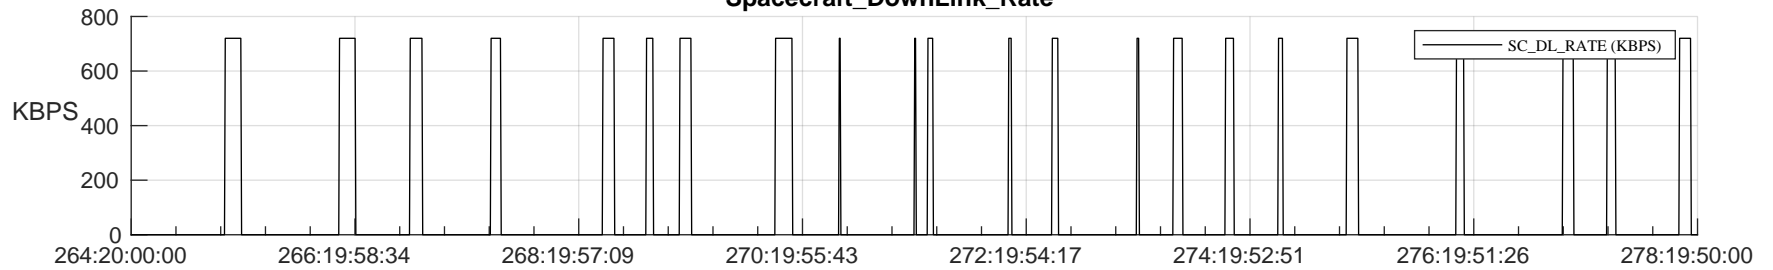

STEREO AHEAD SSR PCT Full Prediction

SWAVES_Percent_Full_Prediction

IMPACT_Percent_Full_Prediction

PLASTIC_Percent_Full_Prediction

Spacecraft_DownLink_Rate

Ground Time (2022:264:20:00:00.000 -2022:278:19:50:00.000)