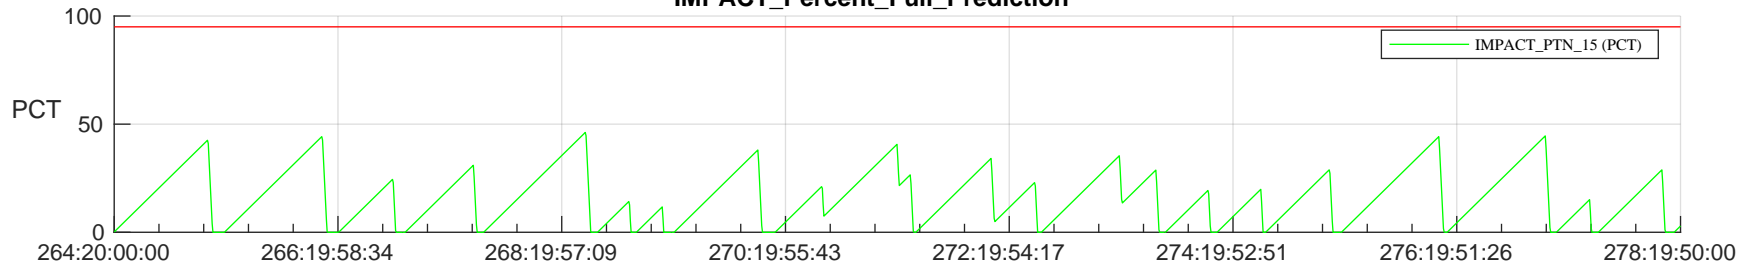

STEREO AHEAD SSR PCT Full Prediction

SWAVES_Percent_Full_Prediction

IMPACT_Percent_Full_Prediction

PLASTIC_Percent_Full_Prediction

Spacecraft_DownLink_Rate

Ground Time (2022:264:20:00:00.000 -2022:278:19:50:00.000)