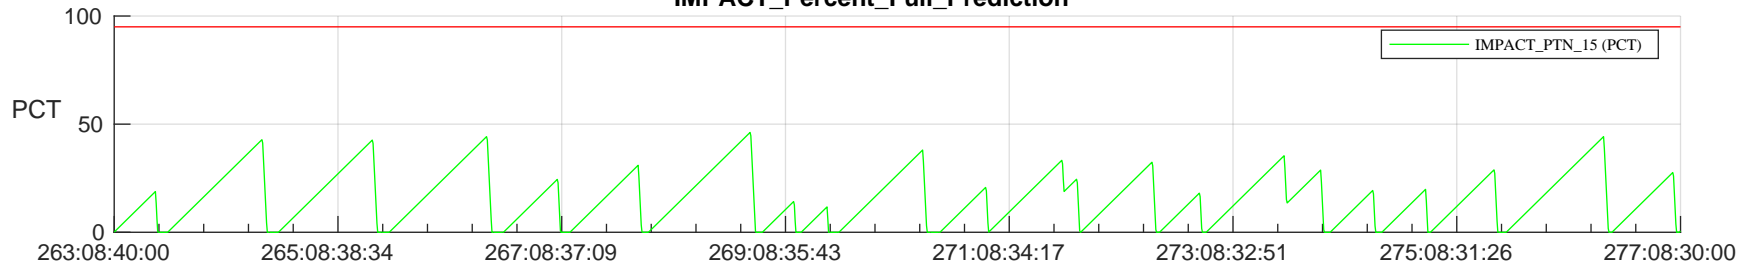

STEREO AHEAD SSR PCT Full Prediction

SWAVES_Percent_Full_Prediction

IMPACT_Percent_Full_Prediction

PLASTIC_Percent_Full_Prediction

Spacecraft_DownLink_Rate