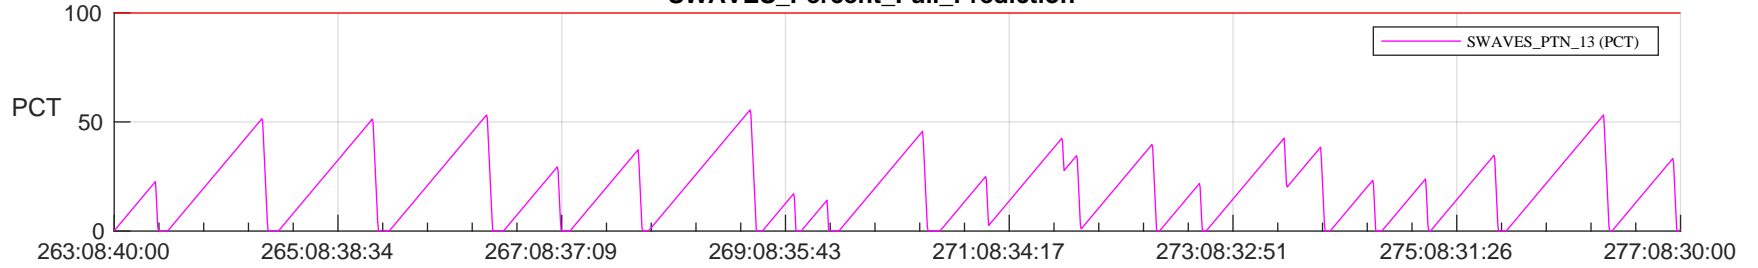

STEREO AHEAD SSR PCT Full Prediction

SWAVES_Percent_Full_Prediction

IMPACT_Percent_Full_Prediction

PLASTIC_Percent_Full_Prediction

Spacecraft_DownLink_Rate