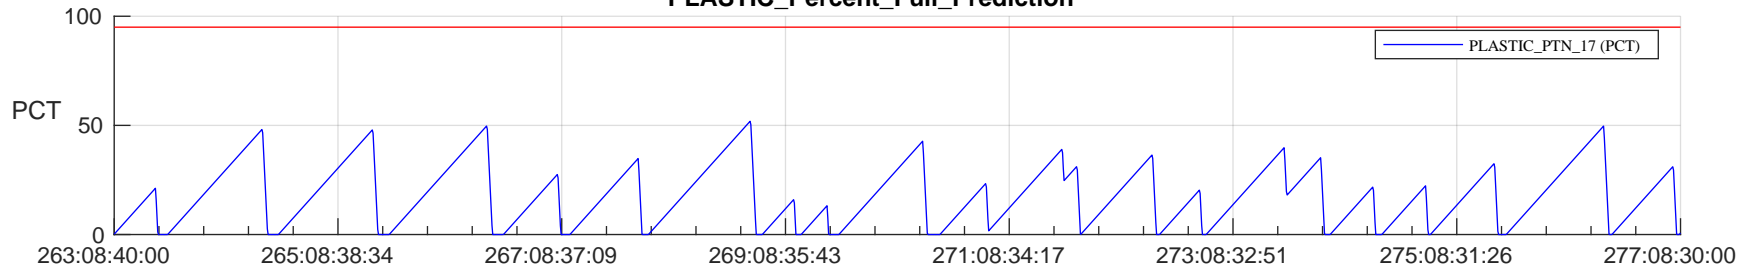

STEREO AHEAD SSR PCT Full Prediction

SWAVES_Percent_Full_Prediction

IMPACT_Percent_Full_Prediction

PLASTIC_Percent_Full_Prediction

Spacecraft_DownLink_Rate