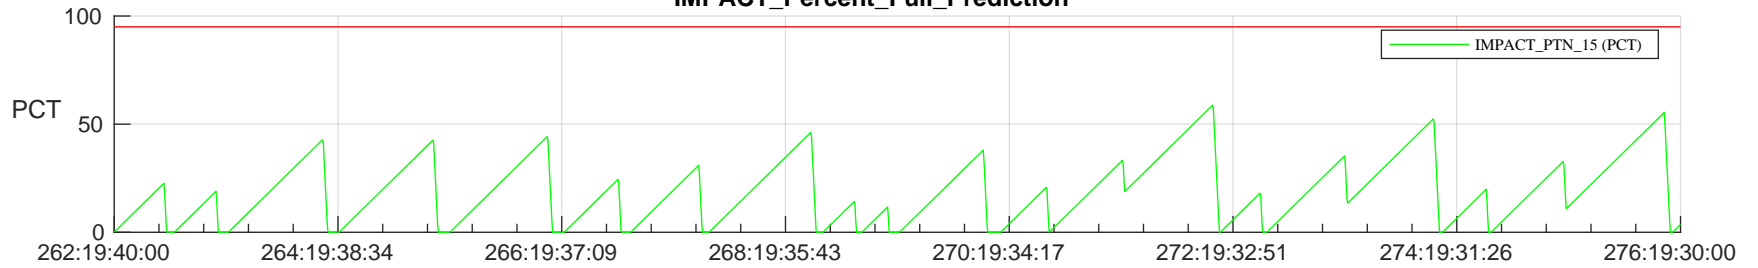

STEREO AHEAD SSR PCT Full Prediction

SWAVES_Percent_Full_Prediction

IMPACT_Percent_Full_Prediction

PLASTIC_Percent_Full_Prediction

Spacecraft_DownLink_Rate