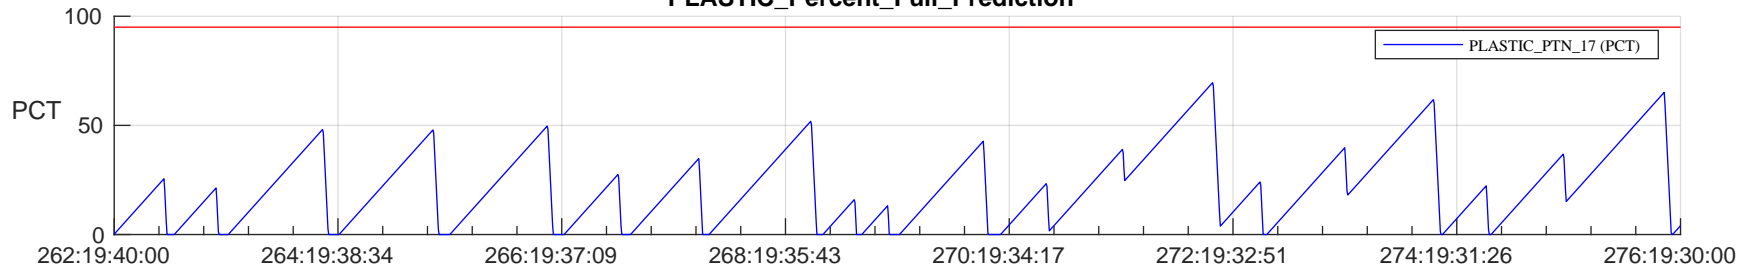

STEREO AHEAD SSR PCT Full Prediction

SWAVES_Percent_Full_Prediction

IMPACT_Percent_Full_Prediction

PLASTIC_Percent_Full_Prediction

Spacecraft_DownLink_Rate