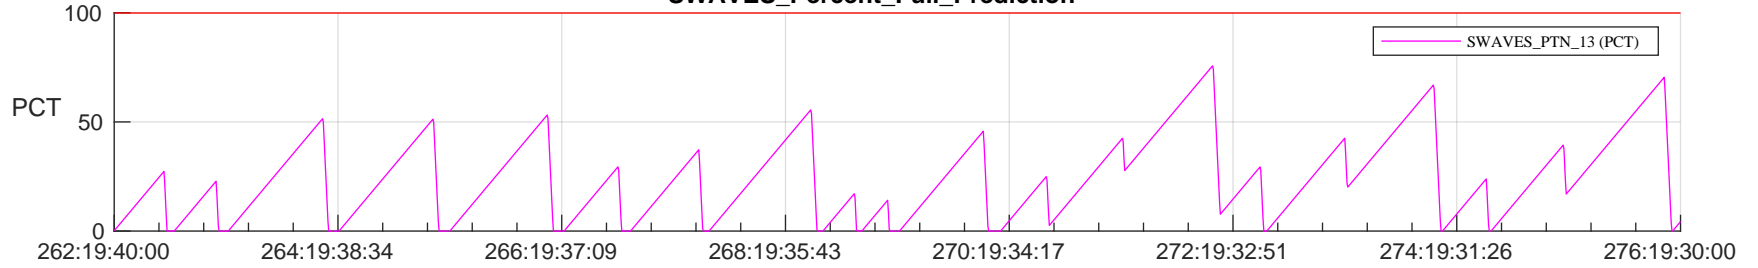

STEREO AHEAD SSR PCT Full Prediction

SWAVES_Percent_Full_Prediction

IMPACT_Percent_Full_Prediction

PLASTIC_Percent_Full_Prediction

Spacecraft_DownLink_Rate