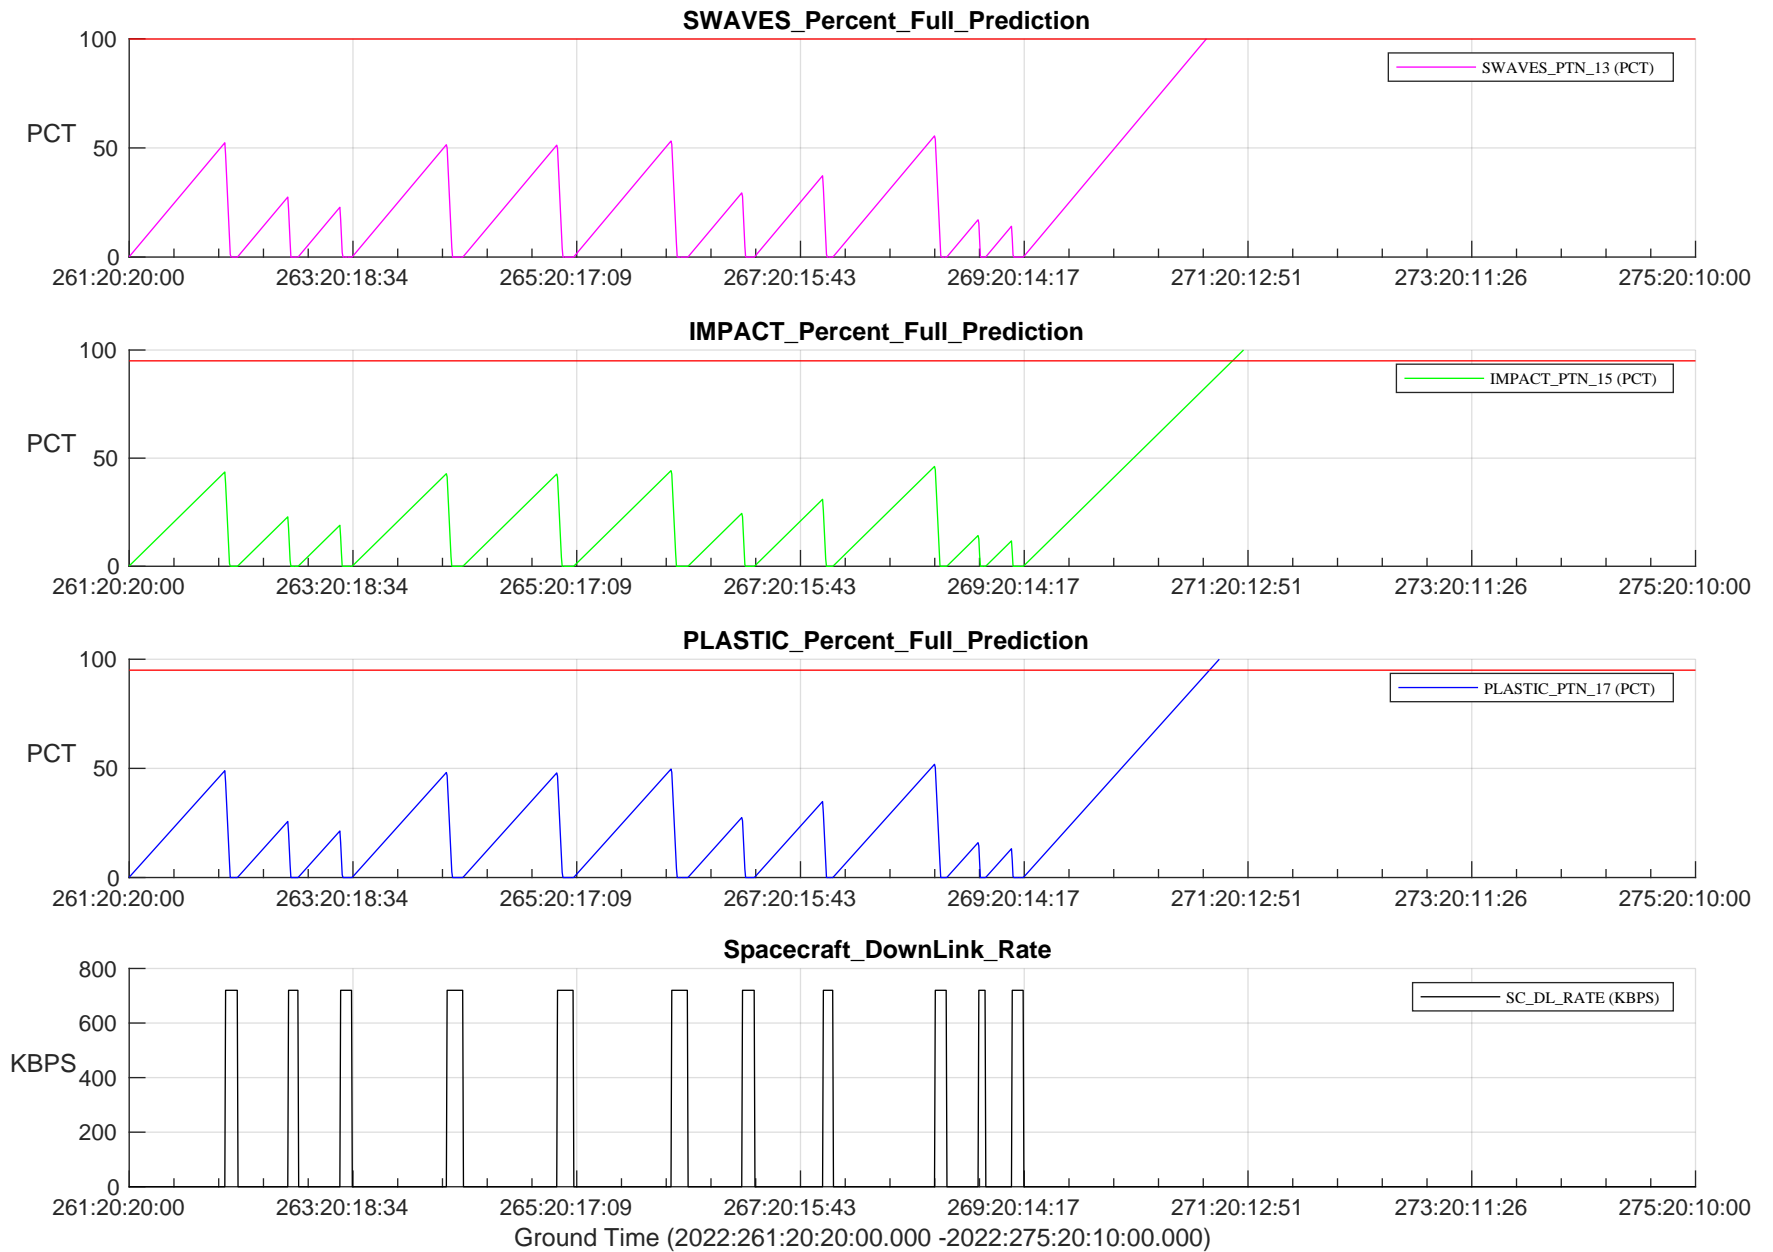

STEREO AHEAD SSR PCT Full Prediction

/disks/d81/project/stereo/mops/assessment/ahead/automation/output/engdump/yesterdaily/ahead_ssr_predict_2022_261.csv

Date Created:09/18/2022 08:25:50 PM