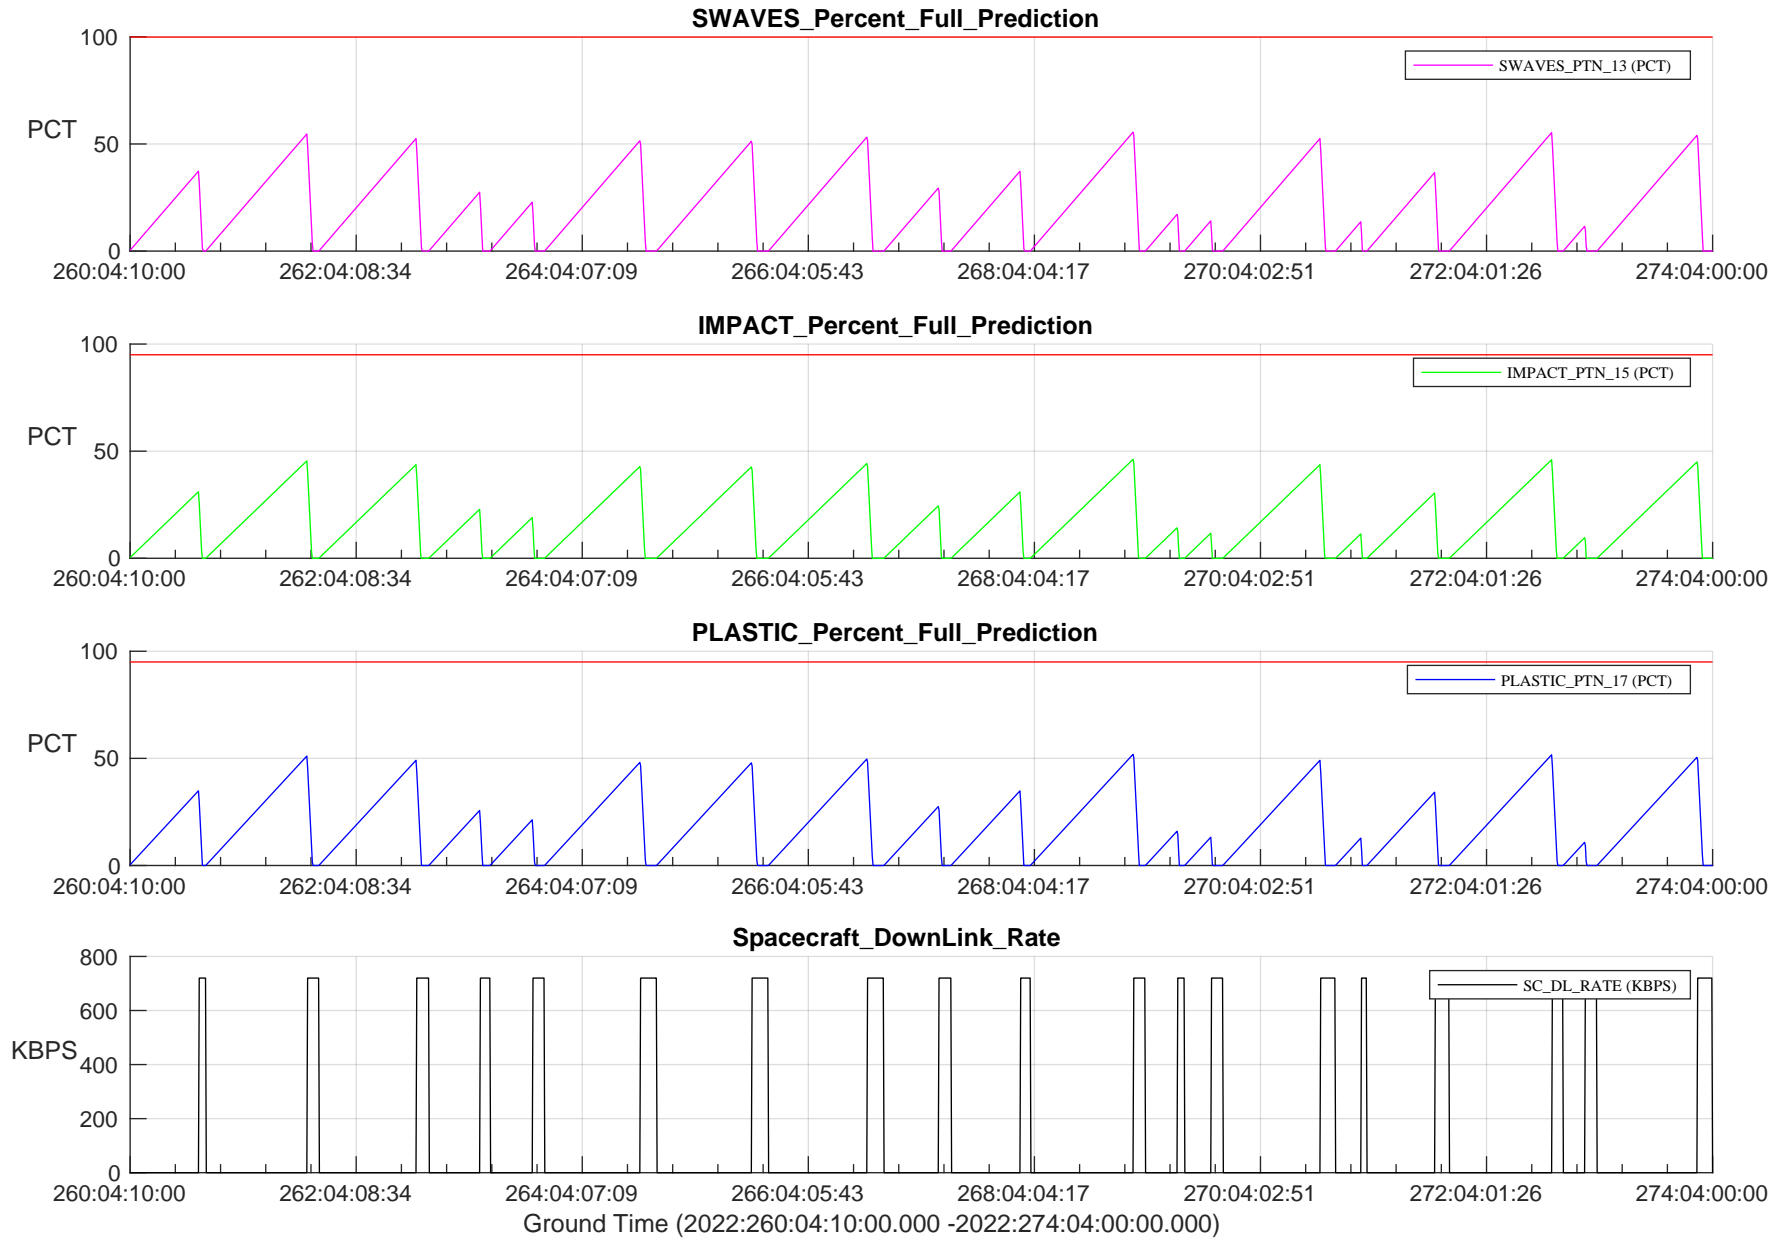

STEREO AHEAD SSR PCT Full Prediction

/disks/d81/project/stereo/mops/assessment/ahead/automation/output/engdump/yesterdaily/ahead_ssr_predict_2022_260.csv

Date Created:09/17/2022 04:10:51 AM