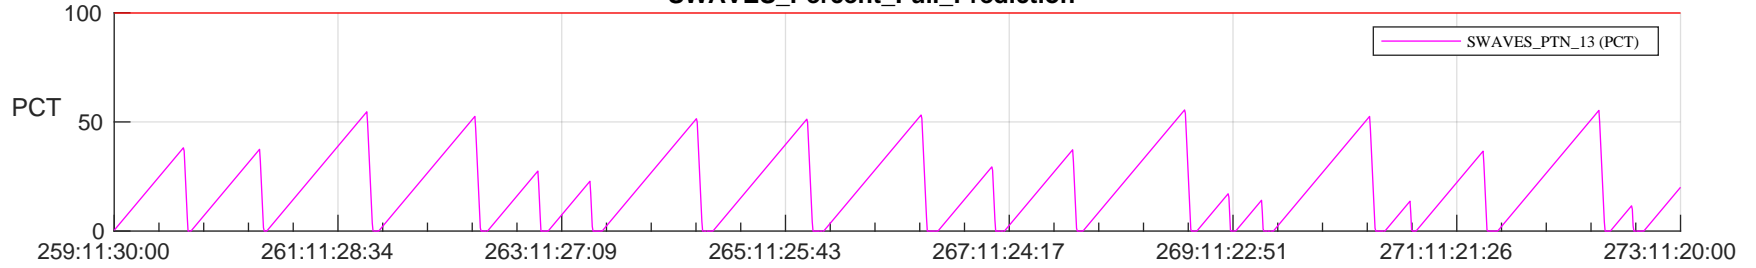

STEREO AHEAD SSR PCT Full Prediction

SWAVES_Percent_Full_Prediction

IMPACT_Percent_Full_Prediction

PLASTIC_Percent_Full_Prediction

Spacecraft_DownLink_Rate