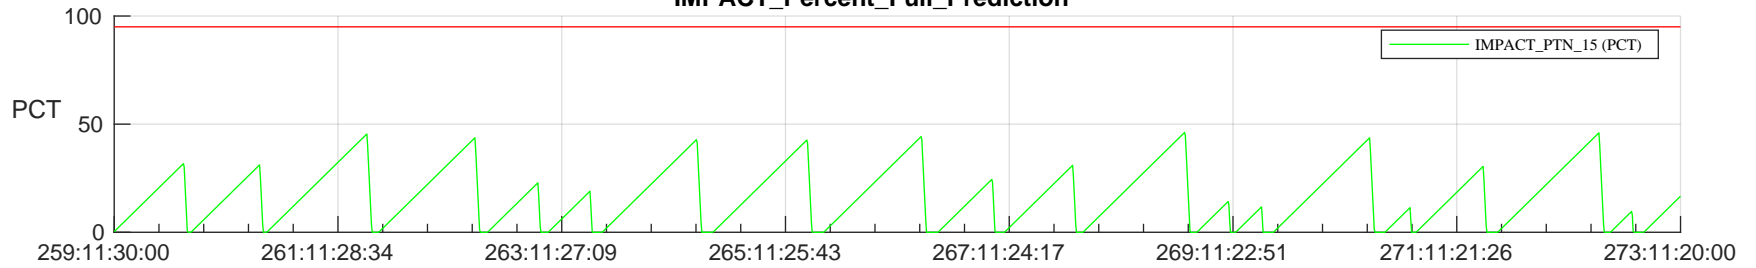

STEREO AHEAD SSR PCT Full Prediction

SWAVES_Percent_Full_Prediction

IMPACT_Percent_Full_Prediction

PLASTIC_Percent_Full_Prediction

Spacecraft_DownLink_Rate