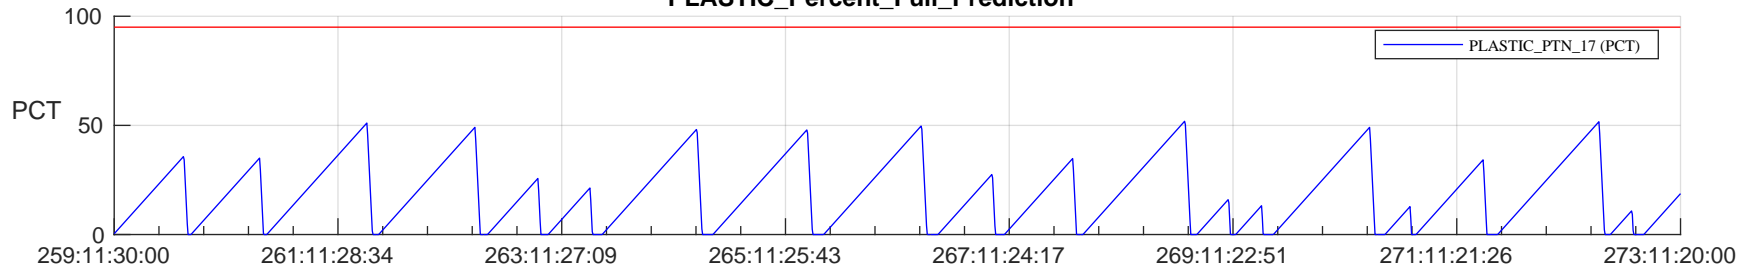

STEREO AHEAD SSR PCT Full Prediction

SWAVES_Percent_Full_Prediction

IMPACT_Percent_Full_Prediction

PLASTIC_Percent_Full_Prediction

Spacecraft_DownLink_Rate