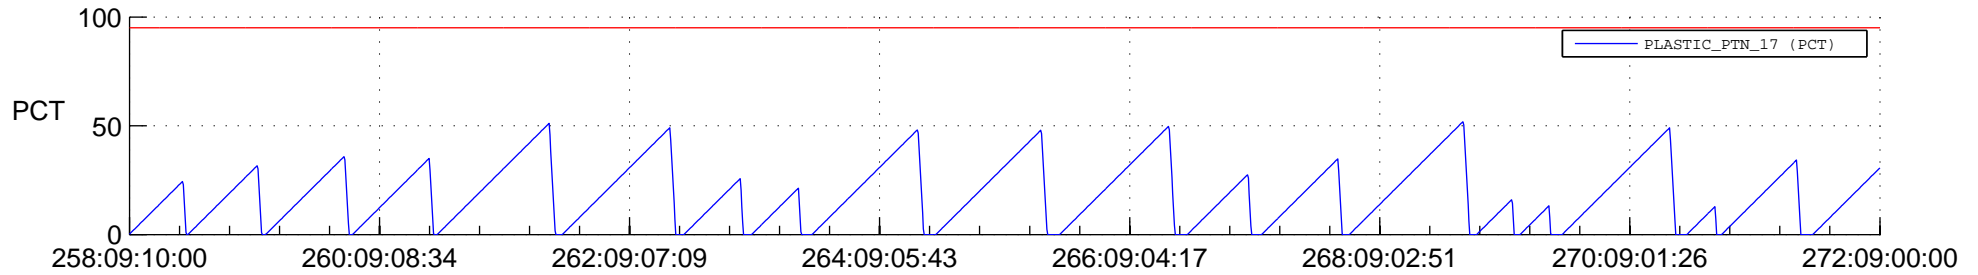

STEREO AHEAD SSR PCT Full Prediction

SWAVES_Percent_Full_Prediction

IMPACT_Percent_Full_Prediction

PLASTIC_Percent_Full_Prediction

Spacecraft_DownLink_Rate

Ground Time (2022:258:09:10:00.000 -2022:272:09:00:00.000)