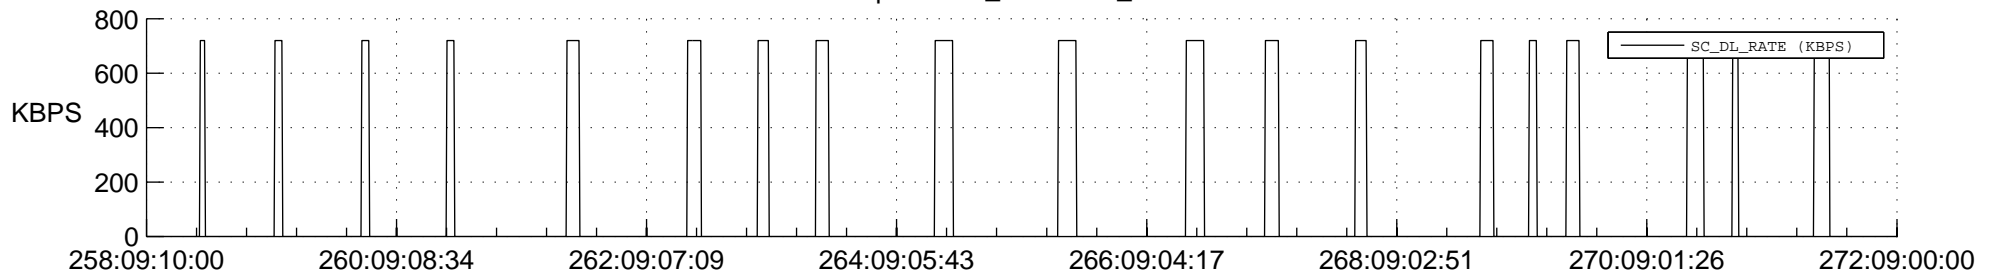

STEREO AHEAD SSR PCT Full Prediction

SWAVES_Percent_Full_Prediction

IMPACT_Percent_Full_Prediction

PLASTIC_Percent_Full_Prediction

Spacecraft_DownLink_Rate

Ground Time (2022:258:09:10:00.000 -2022:272:09:00:00.000)