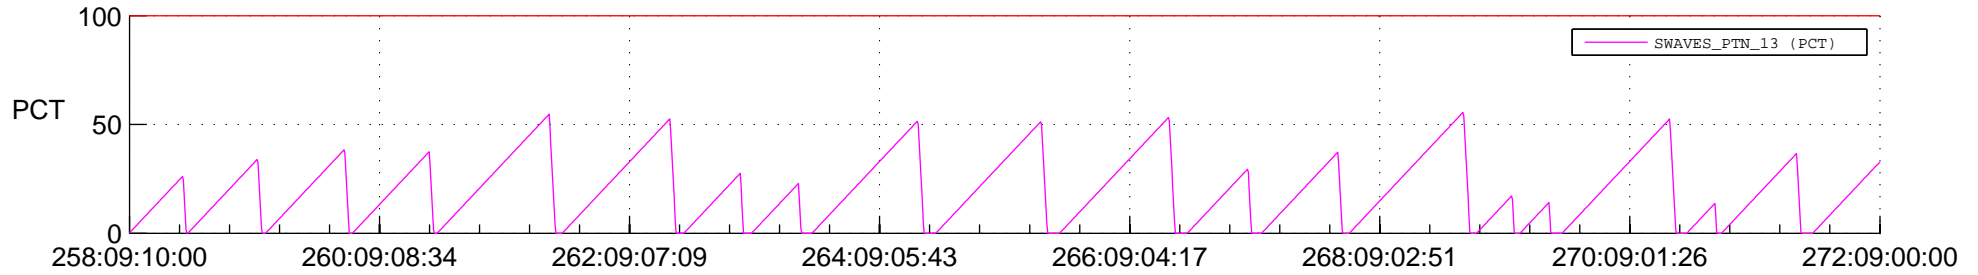

STEREO AHEAD SSR PCT Full Prediction

SWAVES_Percent_Full_Prediction

IMPACT_Percent_Full_Prediction

PLASTIC_Percent_Full_Prediction

Spacecraft_DownLink_Rate

Ground Time (2022:258:09:10:00.000 -2022:272:09:00:00.000)