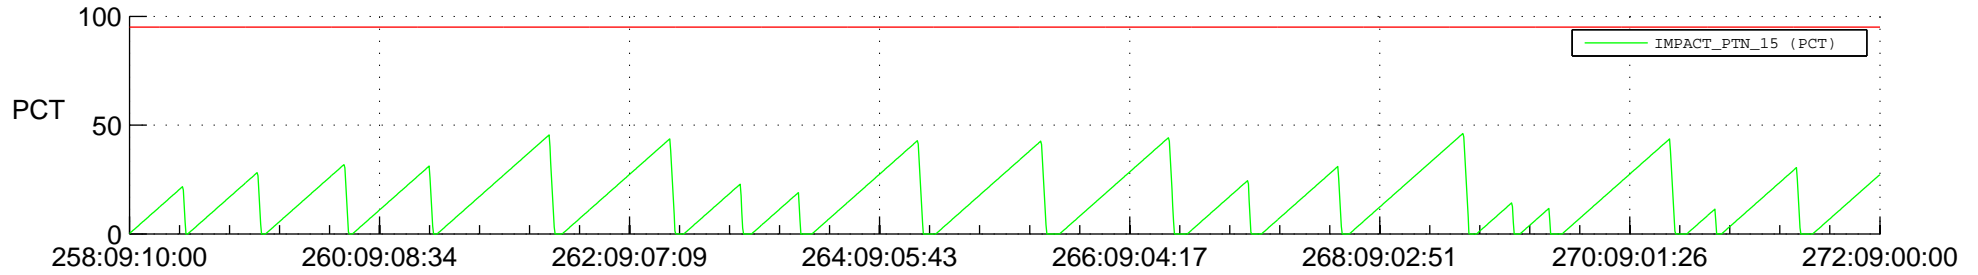

STEREO AHEAD SSR PCT Full Prediction

SWAVES_Percent_Full_Prediction

IMPACT_Percent_Full_Prediction

PLASTIC_Percent_Full_Prediction

Spacecraft_DownLink_Rate

Ground Time (2022:258:09:10:00.000 -2022:272:09:00:00.000)