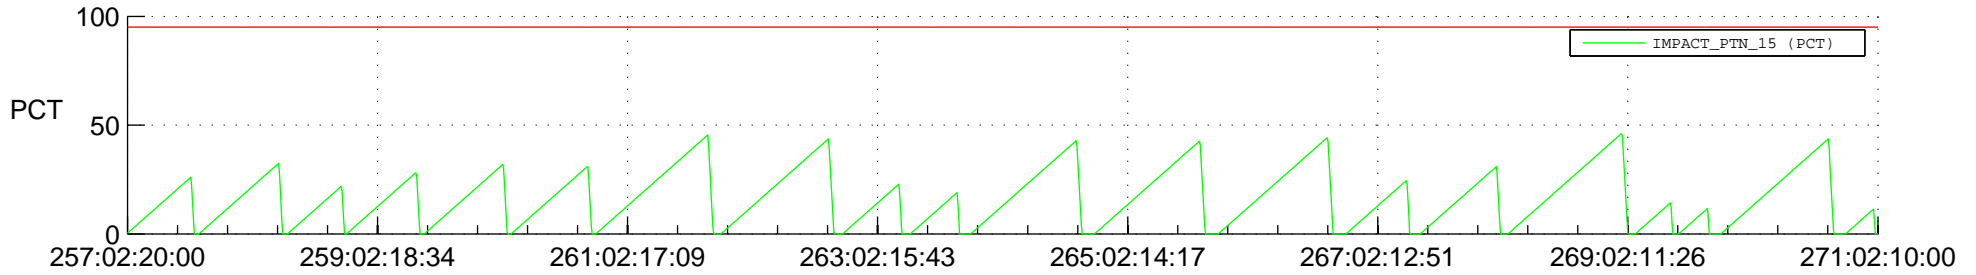

STEREO AHEAD SSR PCT Full Prediction

SWAVES_Percent_Full_Prediction

IMPACT_Percent_Full_Prediction

PLASTIC_Percent_Full_Prediction

Spacecraft_DownLink_Rate

Ground Time (2022:257:02:20:00.000 -2022:271:02:10:00.000)