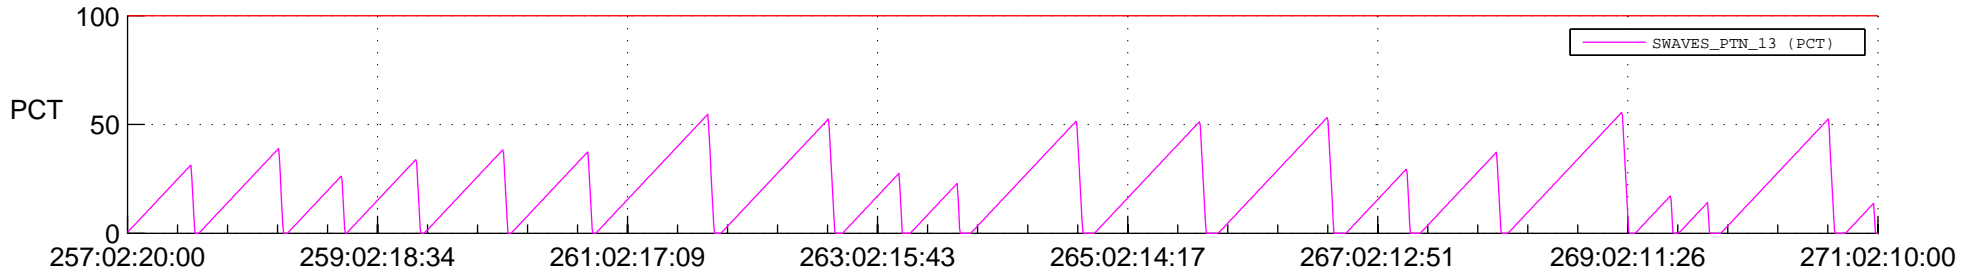

STEREO AHEAD SSR PCT Full Prediction

SWAVES_Percent_Full_Prediction

IMPACT_Percent_Full_Prediction

PLASTIC_Percent_Full_Prediction

Spacecraft_DownLink_Rate

Ground Time (2022:257:02:20:00.000 -2022:271:02:10:00.000)