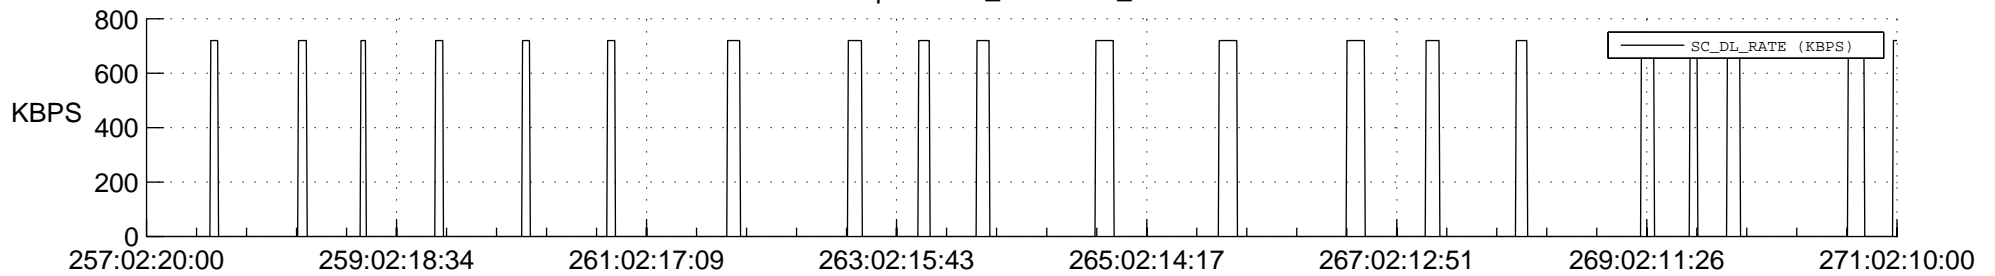

STEREO AHEAD SSR PCT Full Prediction

SWAVES_Percent_Full_Prediction

IMPACT_Percent_Full_Prediction

PLASTIC_Percent_Full_Prediction

Spacecraft_DownLink_Rate

Ground Time (2022:257:02:20:00.000 -2022:271:02:10:00.000)