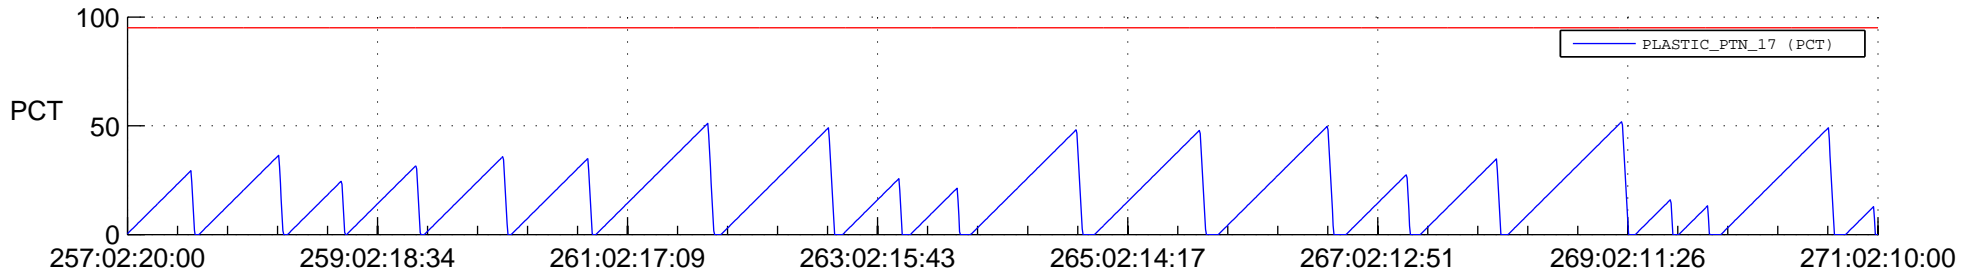

STEREO AHEAD SSR PCT Full Prediction

SWAVES_Percent_Full_Prediction

IMPACT_Percent_Full_Prediction

PLASTIC_Percent_Full_Prediction

Spacecraft_DownLink_Rate

Ground Time (2022:257:02:20:00.000 -2022:271:02:10:00.000)