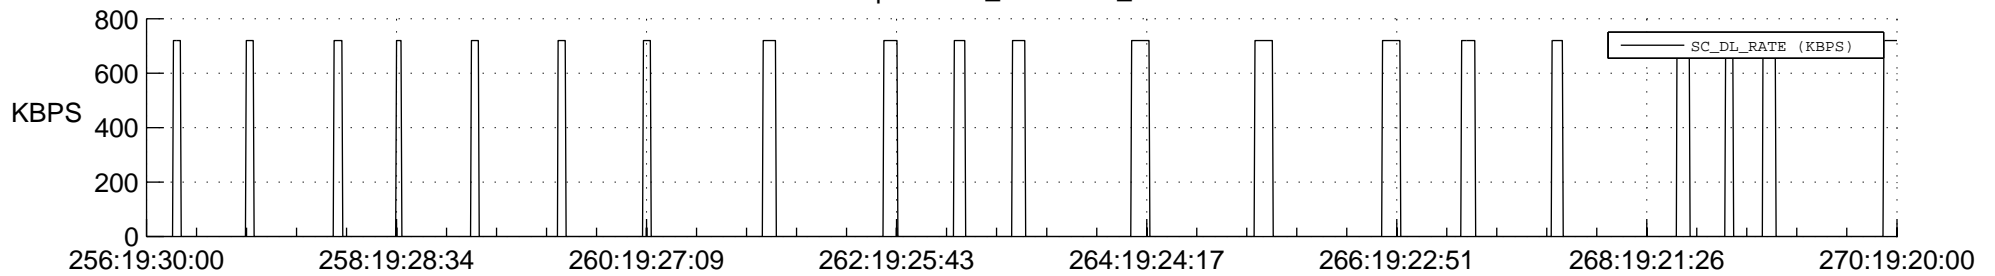

STEREO AHEAD SSR PCT Full Prediction

SWAVES_Percent_Full_Prediction

IMPACT_Percent_Full_Prediction

PLASTIC_Percent_Full_Prediction

Spacecraft_DownLink_Rate

Ground Time (2022:256:19:30:00.000 -2022:270:19:20:00.000)