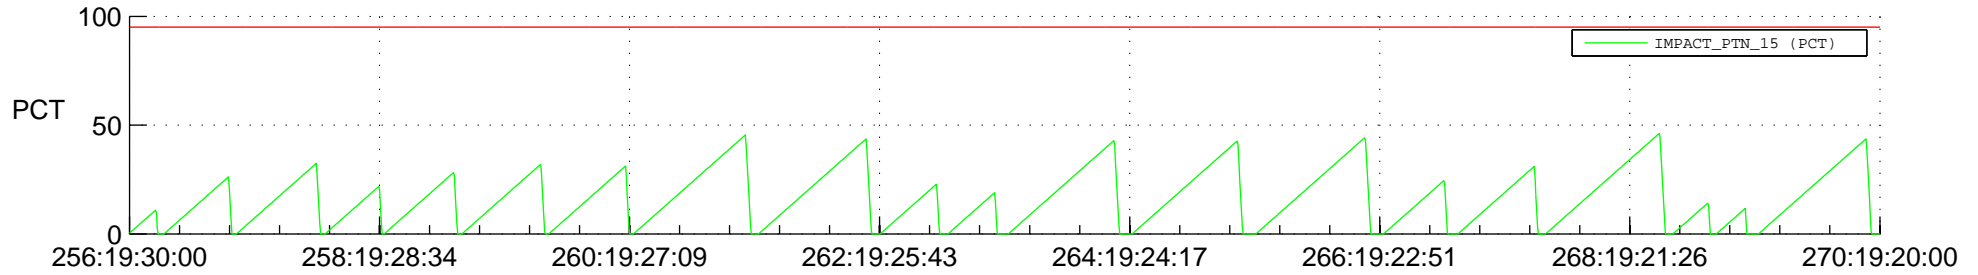

STEREO AHEAD SSR PCT Full Prediction

SWAVES_Percent_Full_Prediction

IMPACT_Percent_Full_Prediction

PLASTIC_Percent_Full_Prediction

Spacecraft_DownLink_Rate

Ground Time (2022:256:19:30:00.000 -2022:270:19:20:00.000)