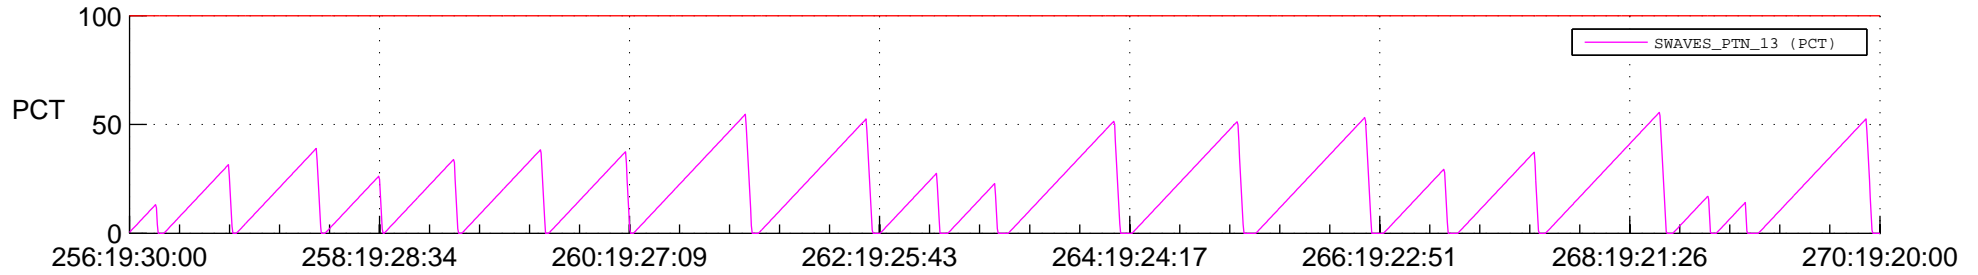

STEREO AHEAD SSR PCT Full Prediction

SWAVES_Percent_Full_Prediction

IMPACT_Percent_Full_Prediction

PLASTIC_Percent_Full_Prediction

Spacecraft_DownLink_Rate

Ground Time (2022:256:19:30:00.000 -2022:270:19:20:00.000)