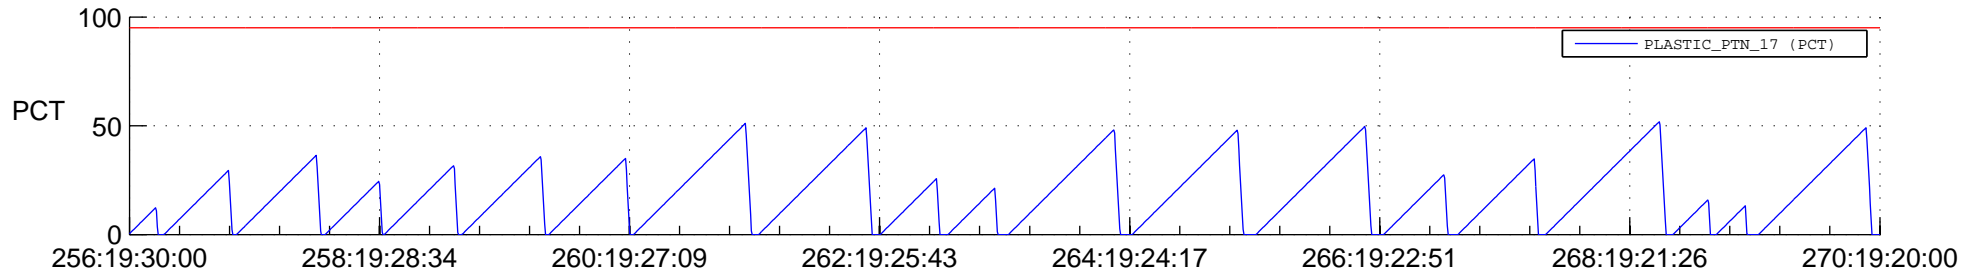

STEREO AHEAD SSR PCT Full Prediction

SWAVES_Percent_Full_Prediction

IMPACT_Percent_Full_Prediction

PLASTIC_Percent_Full_Prediction

Spacecraft_DownLink_Rate

Ground Time (2022:256:19:30:00.000 -2022:270:19:20:00.000)