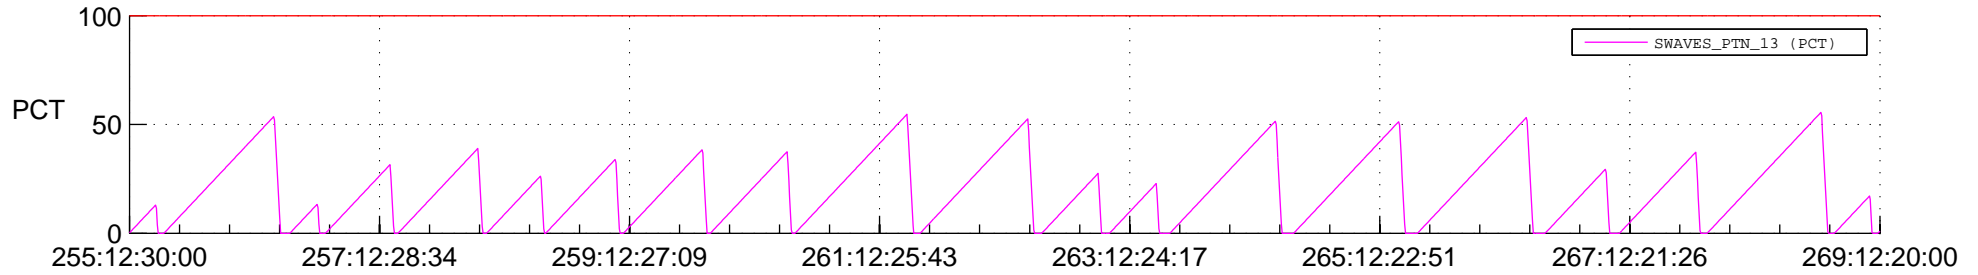

STEREO AHEAD SSR PCT Full Prediction

SWAVES_Percent_Full_Prediction

IMPACT_Percent_Full_Prediction

PLASTIC_Percent_Full_Prediction

Spacecraft_DownLink_Rate