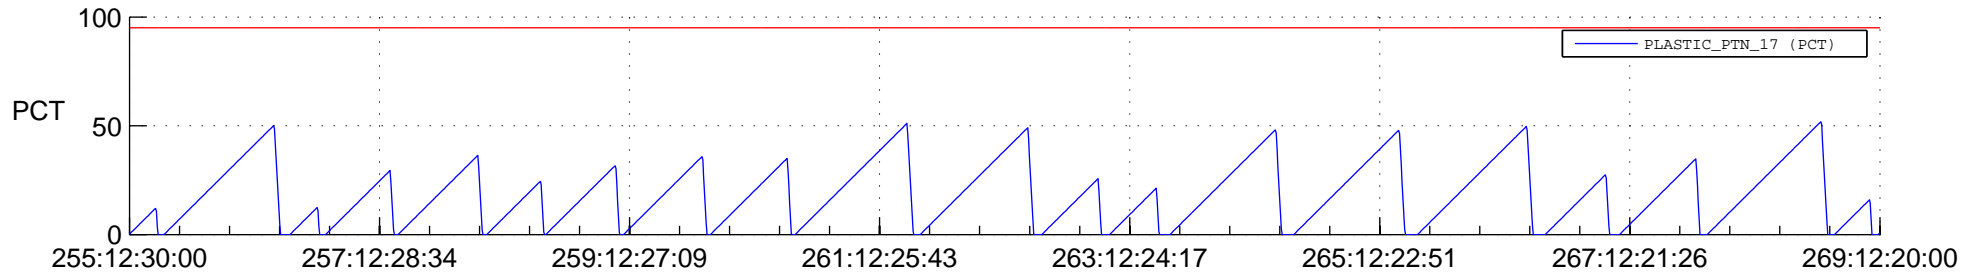

STEREO AHEAD SSR PCT Full Prediction

SWAVES_Percent_Full_Prediction

IMPACT_Percent_Full_Prediction

PLASTIC_Percent_Full_Prediction

Spacecraft_DownLink_Rate