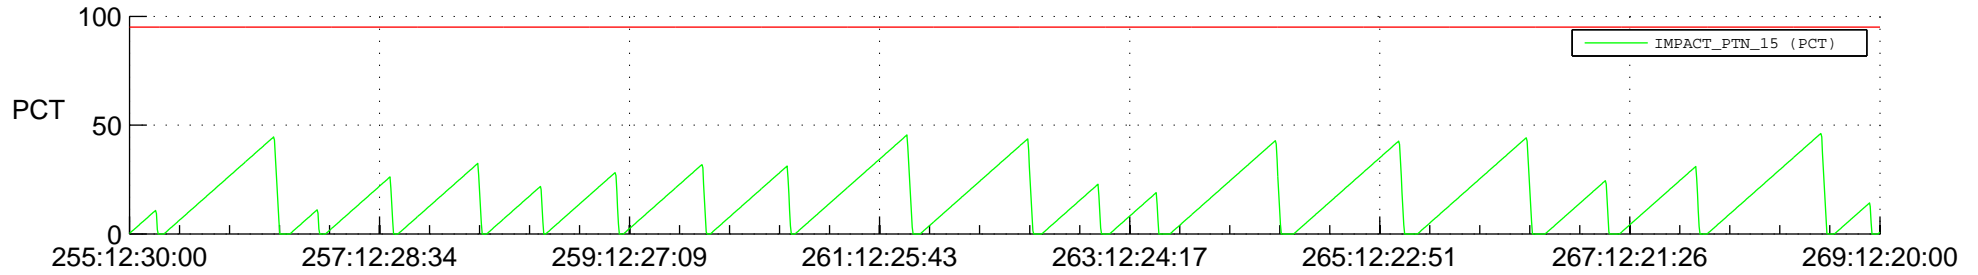

STEREO AHEAD SSR PCT Full Prediction

SWAVES_Percent_Full_Prediction

IMPACT_Percent_Full_Prediction

PLASTIC_Percent_Full_Prediction

Spacecraft_DownLink_Rate