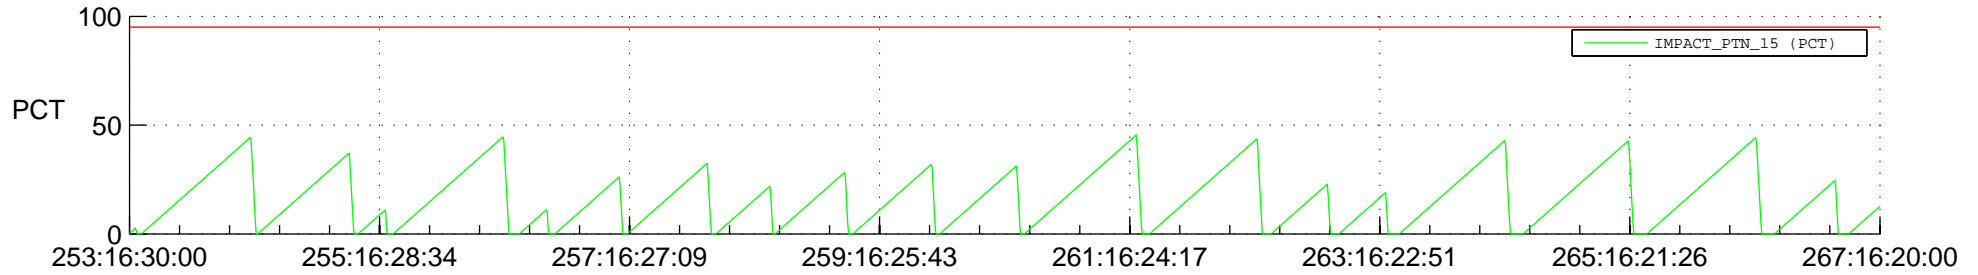

IMPACT_Percent_Full_Prediction