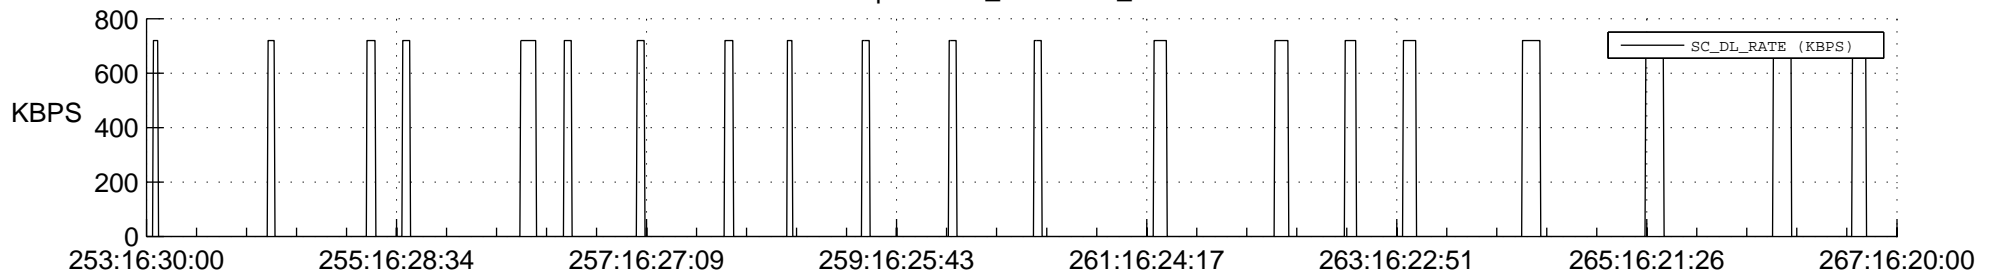

## Spacecraft\_DownLink\_Rate

Ground Time (2022:253:16:30:00.000 -2022:267:16:20:00.000)