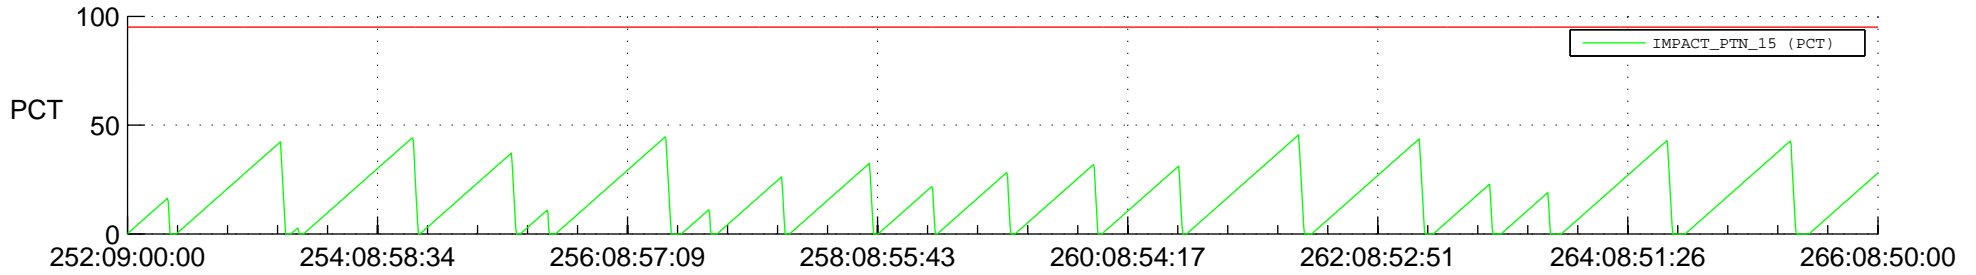

STEREO AHEAD SSR PCT Full Prediction

SWAVES_Percent_Full_Prediction

IMPACT_Percent_Full_Prediction

PLASTIC_Percent_Full_Prediction

Spacecraft_DownLink_Rate

Ground Time (2022:252:09:00:00.000 -2022:266:08:50:00.000)