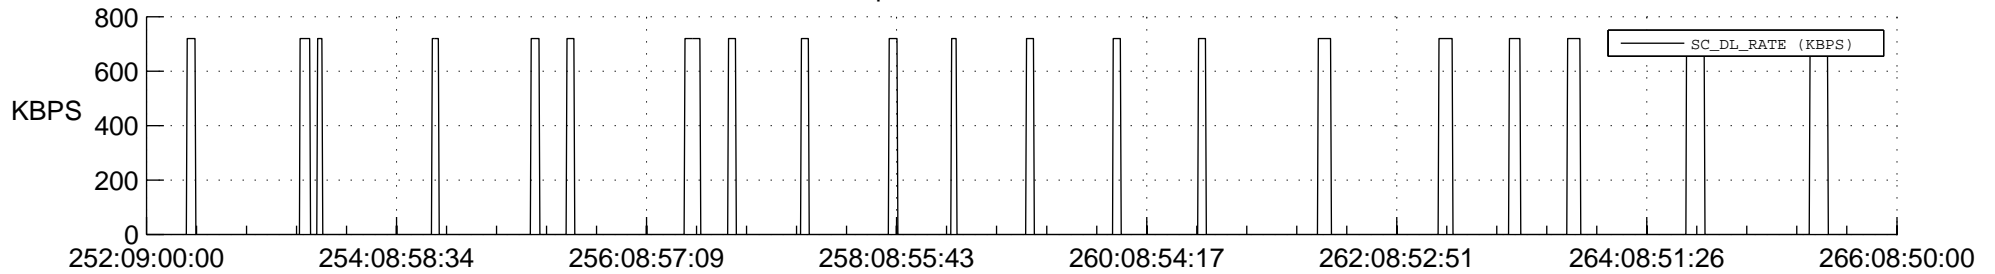

STEREO AHEAD SSR PCT Full Prediction

SWAVES_Percent_Full_Prediction

IMPACT_Percent_Full_Prediction

PLASTIC_Percent_Full_Prediction

Spacecraft_DownLink_Rate

Ground Time (2022:252:09:00:00.000 -2022:266:08:50:00.000)