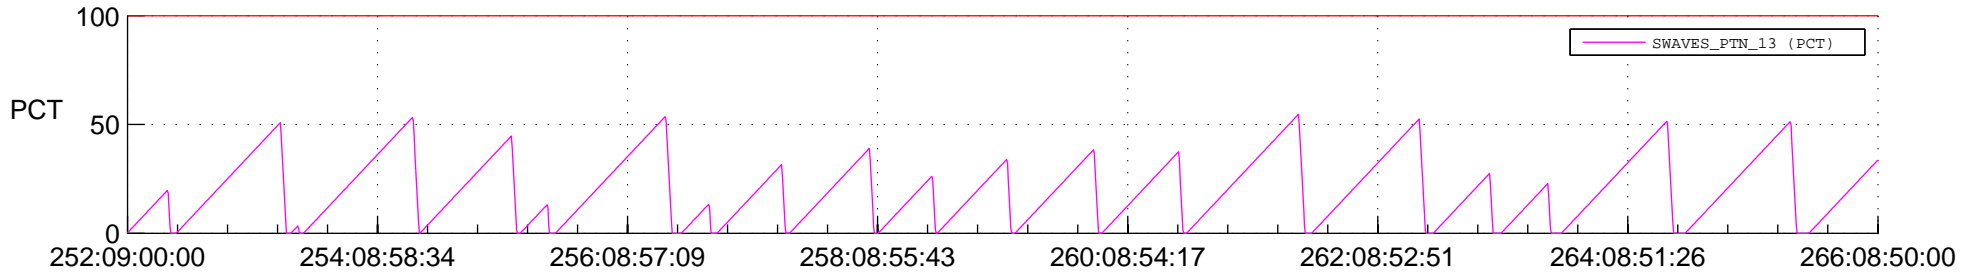

STEREO AHEAD SSR PCT Full Prediction

SWAVES_Percent_Full_Prediction

IMPACT_Percent_Full_Prediction

PLASTIC_Percent_Full_Prediction

Spacecraft_DownLink_Rate

Ground Time (2022:252:09:00:00.000 -2022:266:08:50:00.000)