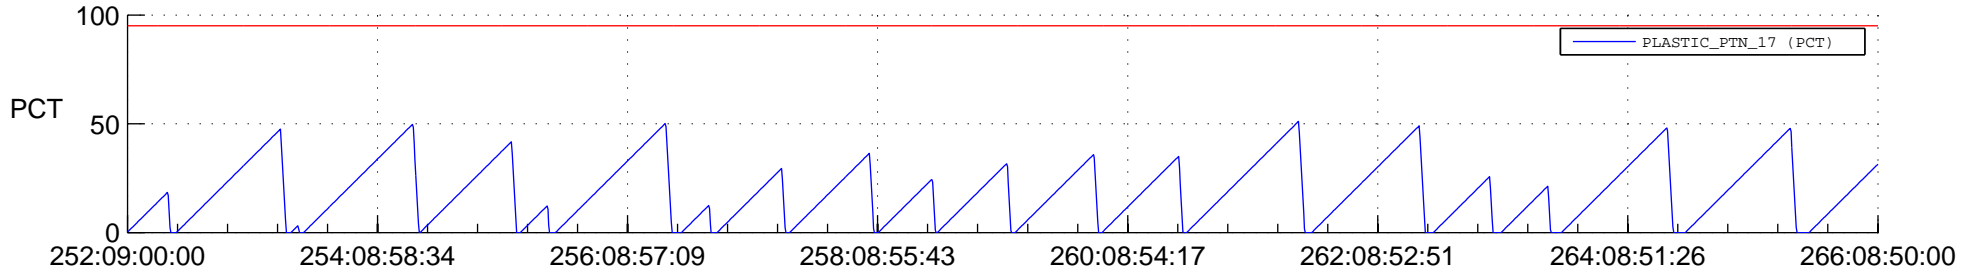

STEREO AHEAD SSR PCT Full Prediction

SWAVES_Percent_Full_Prediction

IMPACT_Percent_Full_Prediction

PLASTIC_Percent_Full_Prediction

Spacecraft_DownLink_Rate

Ground Time (2022:252:09:00:00.000 -2022:266:08:50:00.000)