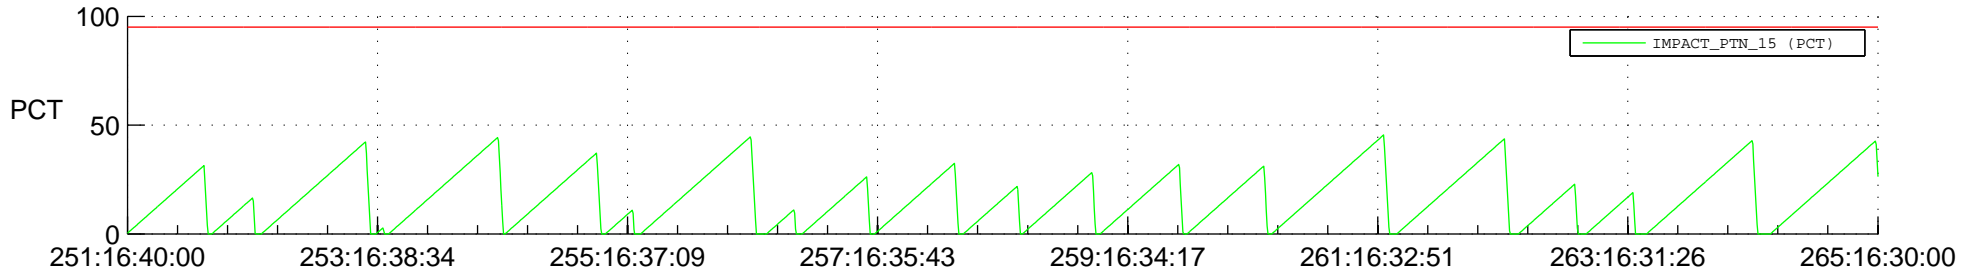

STEREO AHEAD SSR PCT Full Prediction

SWAVES_Percent_Full_Prediction

IMPACT_Percent_Full_Prediction

PLASTIC_Percent_Full_Prediction

Spacecraft_DownLink_Rate

Ground Time (2022:251:16:40:00.000 -2022:265:16:30:00.000)