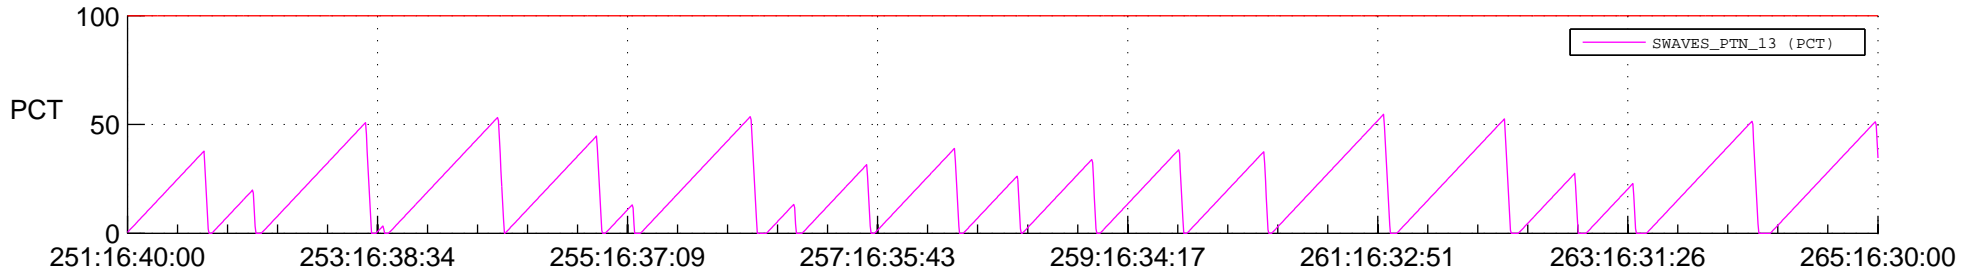

STEREO AHEAD SSR PCT Full Prediction

SWAVES_Percent_Full_Prediction

IMPACT_Percent_Full_Prediction

PLASTIC_Percent_Full_Prediction

Spacecraft_DownLink_Rate

Ground Time (2022:251:16:40:00.000 -2022:265:16:30:00.000)