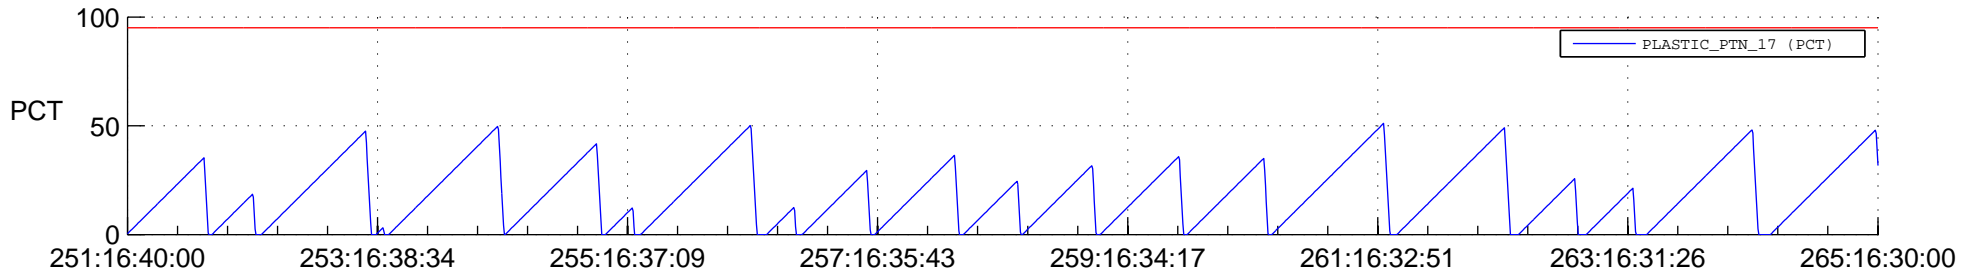

STEREO AHEAD SSR PCT Full Prediction

SWAVES_Percent_Full_Prediction

IMPACT_Percent_Full_Prediction

PLASTIC_Percent_Full_Prediction

Spacecraft_DownLink_Rate

Ground Time (2022:251:16:40:00.000 -2022:265:16:30:00.000)