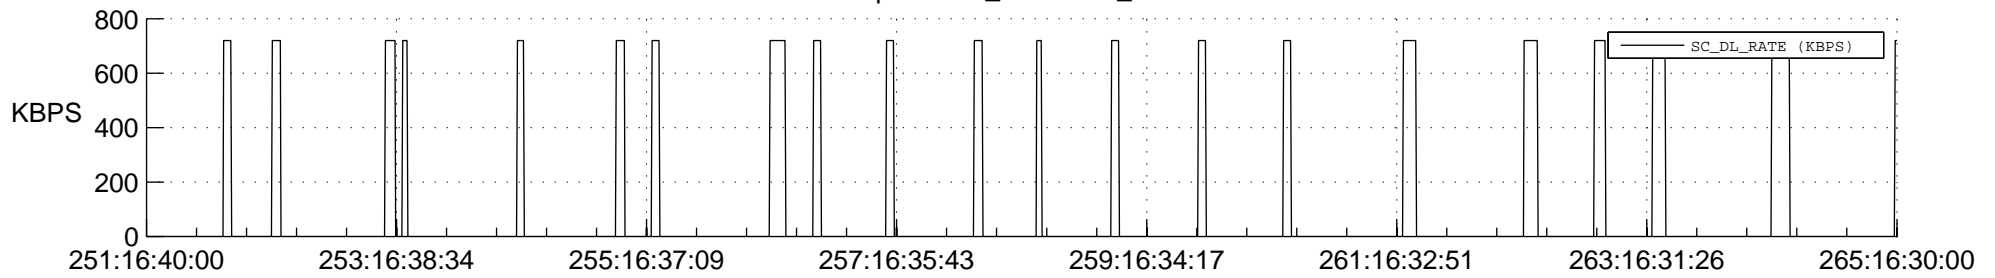

STEREO AHEAD SSR PCT Full Prediction

SWAVES_Percent_Full_Prediction

IMPACT_Percent_Full_Prediction

PLASTIC_Percent_Full_Prediction

Spacecraft_DownLink_Rate

Ground Time (2022:251:16:40:00.000 -2022:265:16:30:00.000)