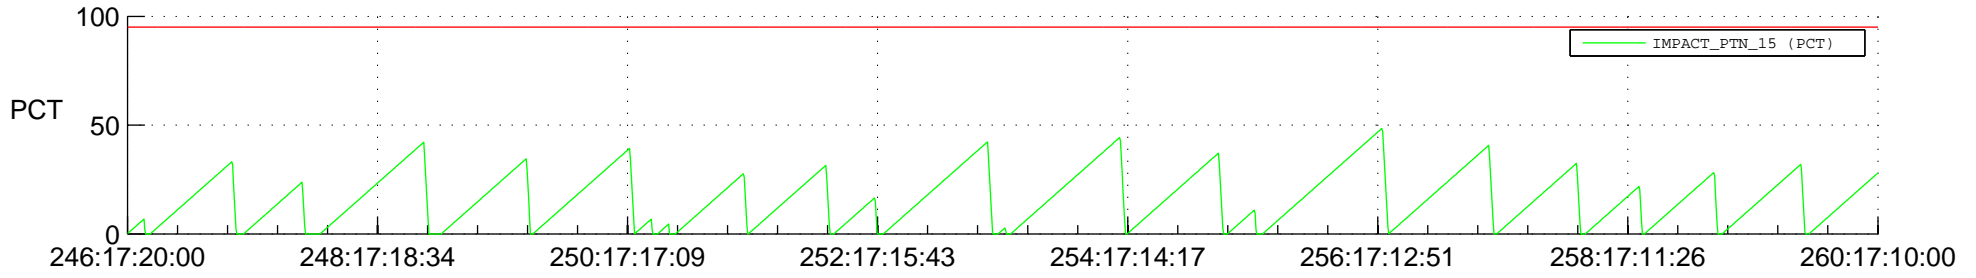

STEREO AHEAD SSR PCT Full Prediction

SWAVES_Percent_Full_Prediction

IMPACT_Percent_Full_Prediction

PLASTIC_Percent_Full_Prediction

Spacecraft_DownLink_Rate

Ground Time (2022:246:17:20:00.000 -2022:260:17:10:00.000)