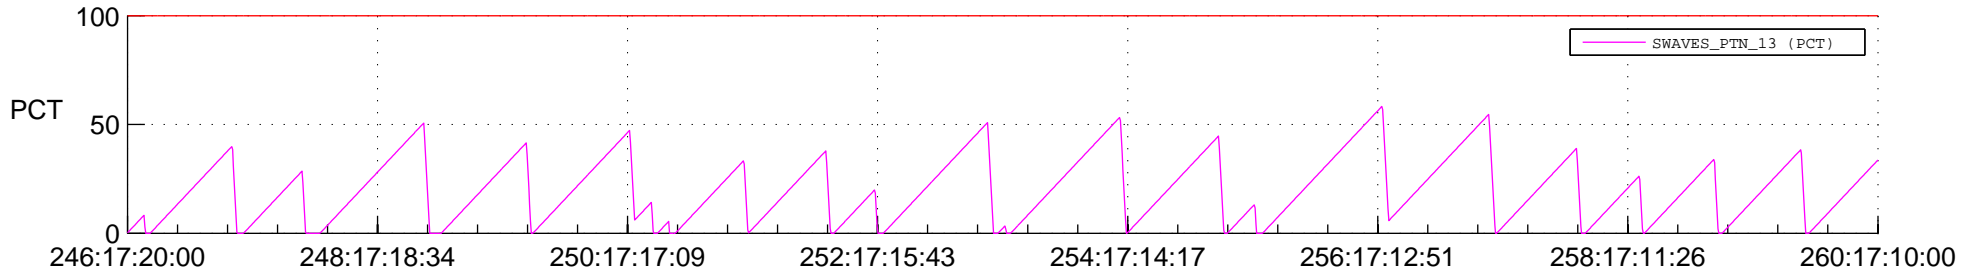

STEREO AHEAD SSR PCT Full Prediction

SWAVES_Percent_Full_Prediction

IMPACT_Percent_Full_Prediction

PLASTIC_Percent_Full_Prediction

Spacecraft_DownLink_Rate

Ground Time (2022:246:17:20:00.000 -2022:260:17:10:00.000)