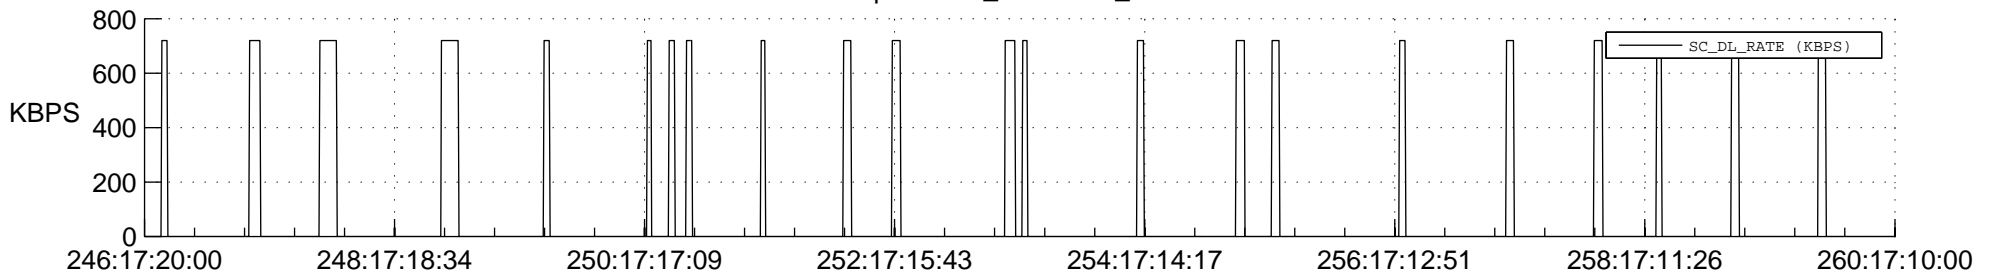

STEREO AHEAD SSR PCT Full Prediction

SWAVES_Percent_Full_Prediction

IMPACT_Percent_Full_Prediction

PLASTIC_Percent_Full_Prediction

Spacecraft_DownLink_Rate

Ground Time (2022:246:17:20:00.000 -2022:260:17:10:00.000)