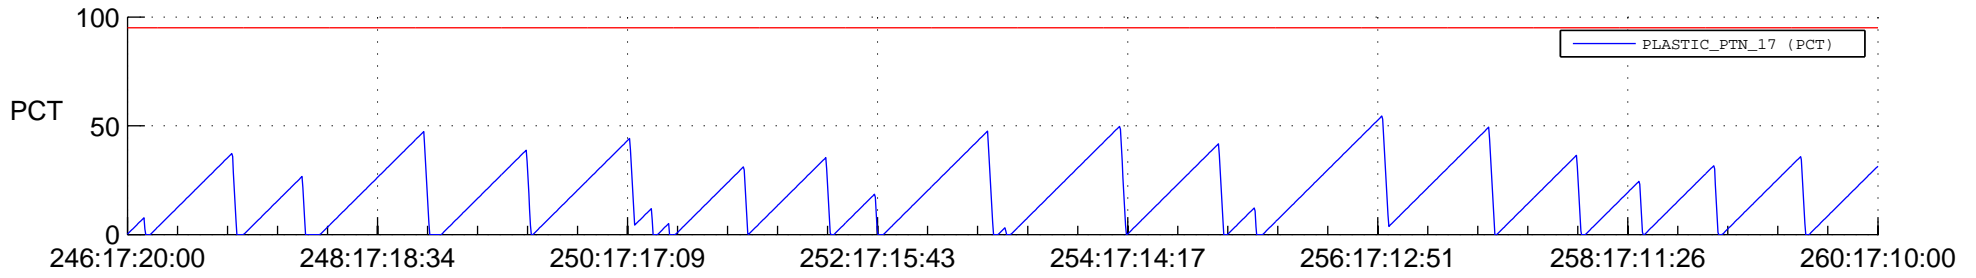

STEREO AHEAD SSR PCT Full Prediction

SWAVES_Percent_Full_Prediction

IMPACT_Percent_Full_Prediction

PLASTIC_Percent_Full_Prediction

Spacecraft_DownLink_Rate

Ground Time (2022:246:17:20:00.000 -2022:260:17:10:00.000)