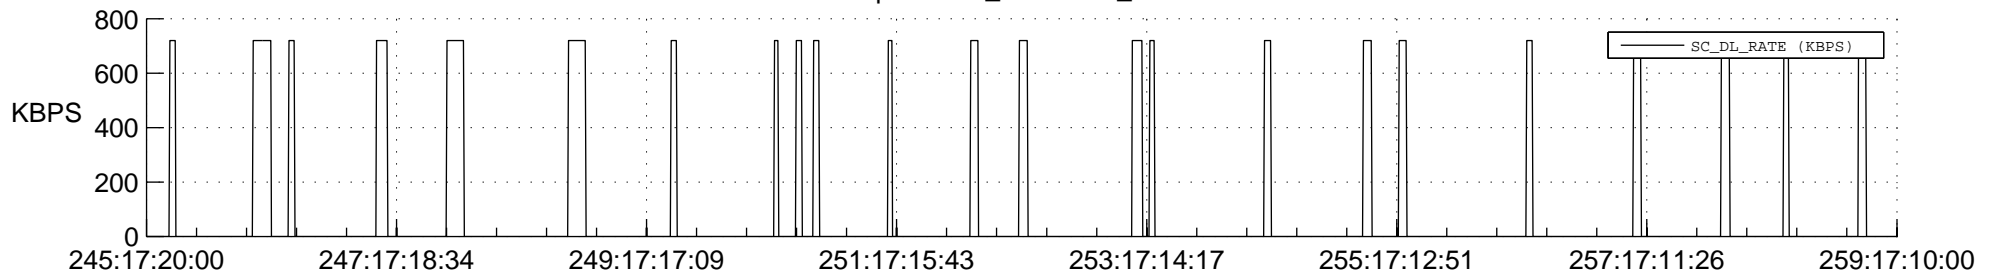

STEREO AHEAD SSR PCT Full Prediction

SWAVES_Percent_Full_Prediction

IMPACT_Percent_Full_Prediction

PLASTIC_Percent_Full_Prediction

Spacecraft_DownLink_Rate

Ground Time (2022:245:17:20:00.000 -2022:259:17:10:00.000)