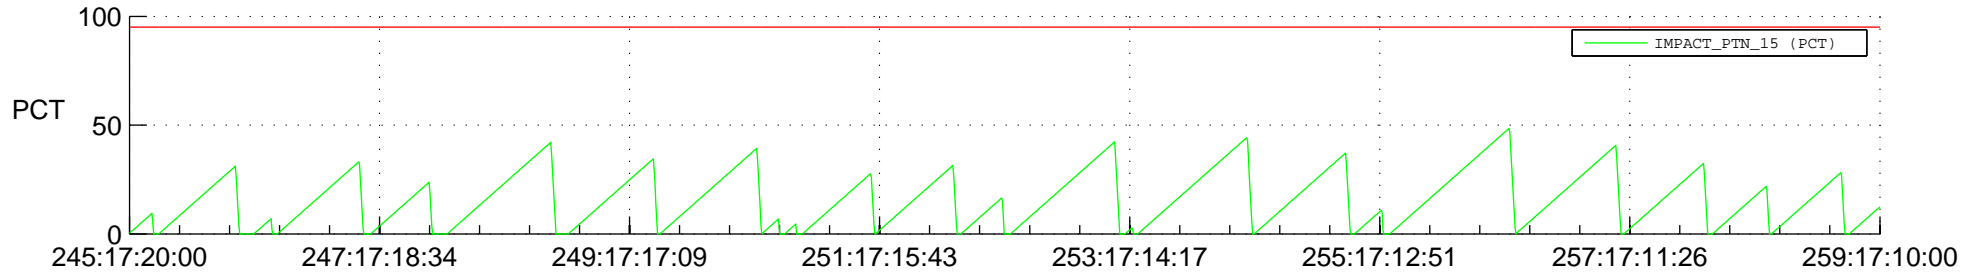

STEREO AHEAD SSR PCT Full Prediction

SWAVES_Percent_Full_Prediction

IMPACT_Percent_Full_Prediction

PLASTIC_Percent_Full_Prediction

Spacecraft_DownLink_Rate

Ground Time (2022:245:17:20:00.000 -2022:259:17:10:00.000)