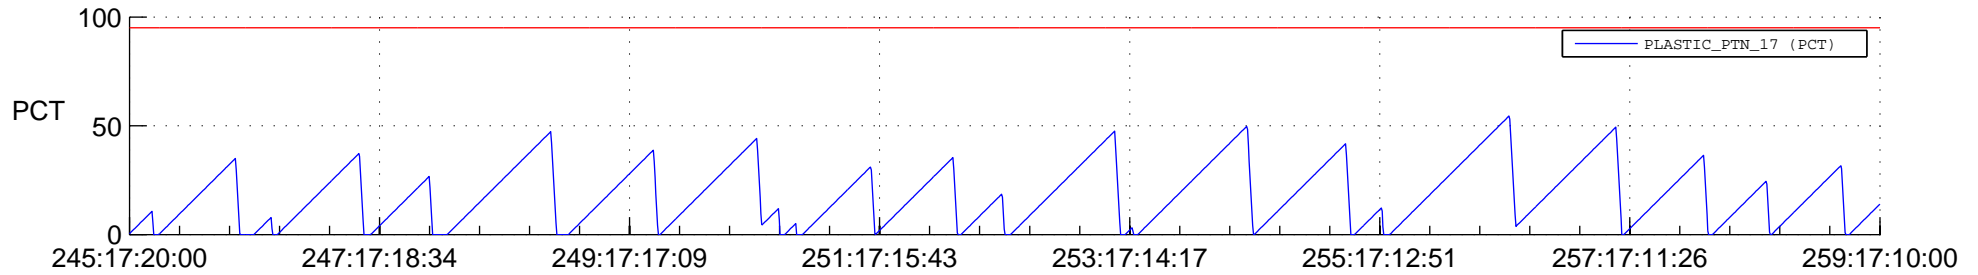

STEREO AHEAD SSR PCT Full Prediction

SWAVES_Percent_Full_Prediction

IMPACT_Percent_Full_Prediction

PLASTIC_Percent_Full_Prediction

Spacecraft_DownLink_Rate

Ground Time (2022:245:17:20:00.000 -2022:259:17:10:00.000)