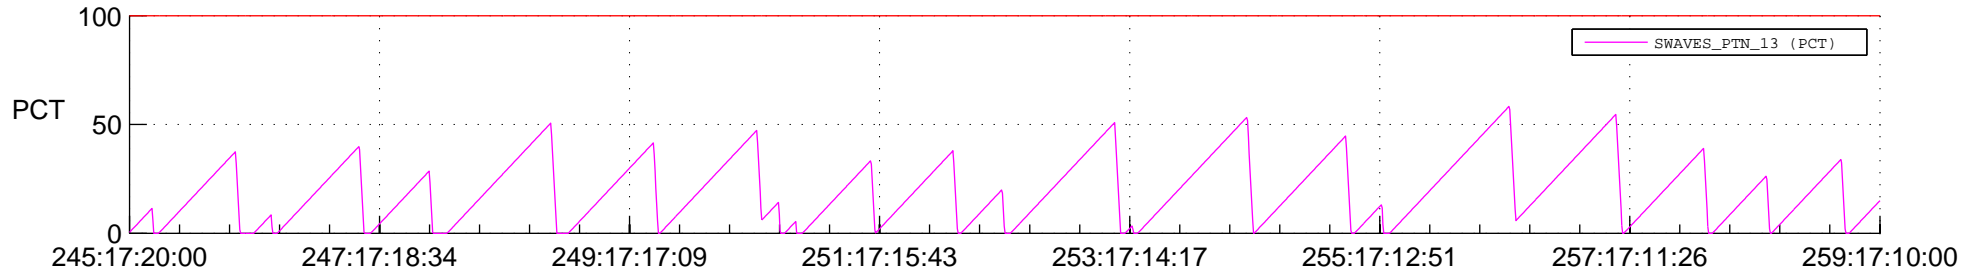

STEREO AHEAD SSR PCT Full Prediction

SWAVES_Percent_Full_Prediction

IMPACT_Percent_Full_Prediction

PLASTIC_Percent_Full_Prediction

Spacecraft_DownLink_Rate

Ground Time (2022:245:17:20:00.000 -2022:259:17:10:00.000)