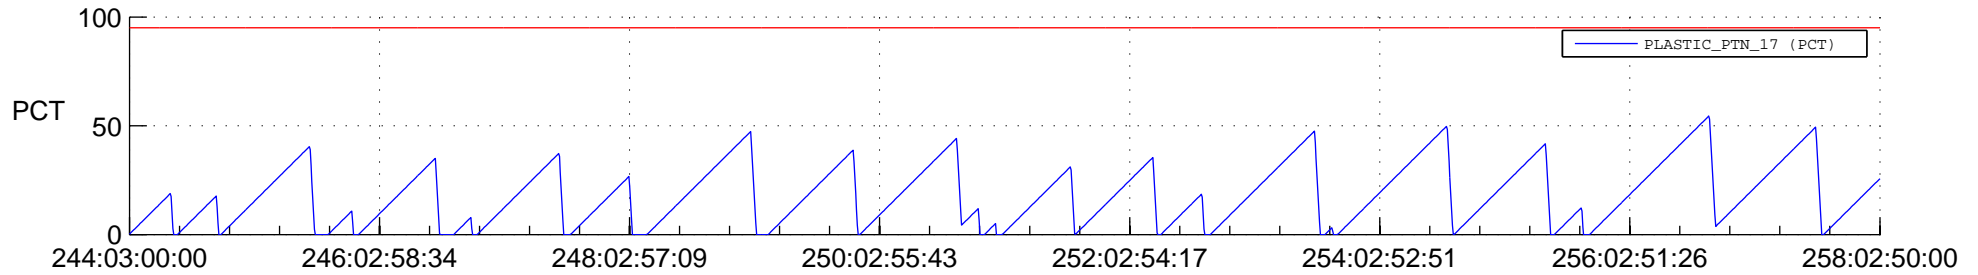

STEREO AHEAD SSR PCT Full Prediction

SWAVES_Percent_Full_Prediction

IMPACT_Percent_Full_Prediction

PLASTIC_Percent_Full_Prediction

Spacecraft_DownLink_Rate

Ground Time (2022:244:03:00:00.000 -2022:258:02:50:00.000)