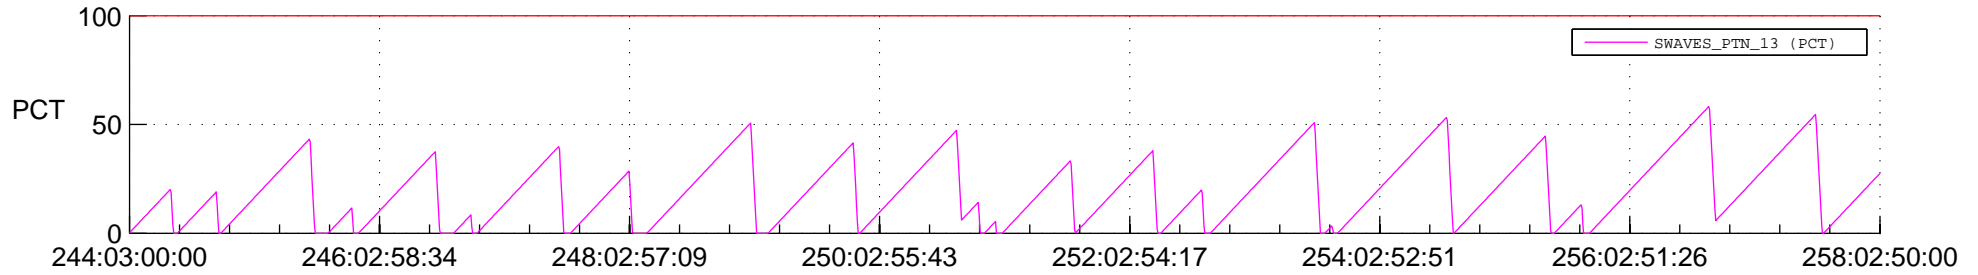

STEREO AHEAD SSR PCT Full Prediction

SWAVES_Percent_Full_Prediction

IMPACT_Percent_Full_Prediction

PLASTIC_Percent_Full_Prediction

Spacecraft_DownLink_Rate

Ground Time (2022:244:03:00:00.000 -2022:258:02:50:00.000)