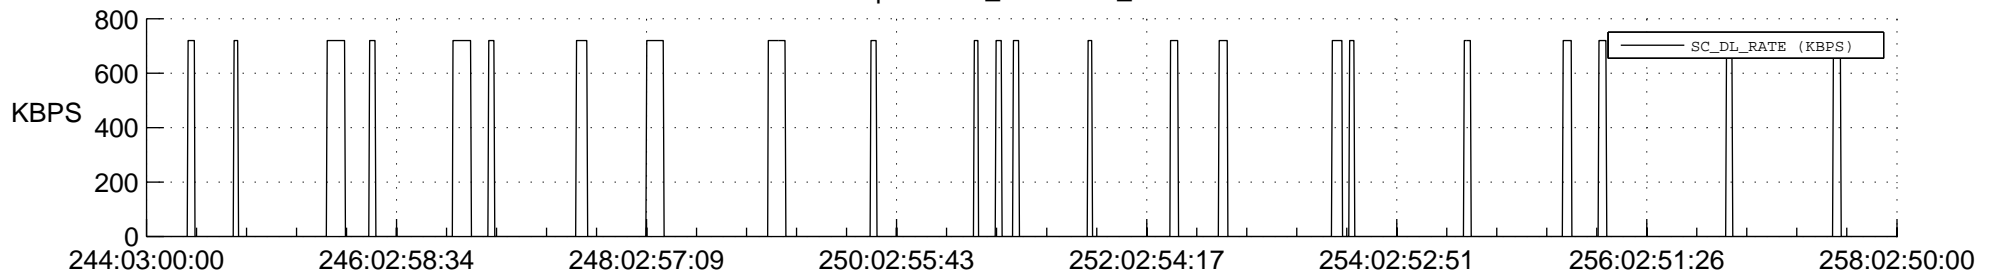

STEREO AHEAD SSR PCT Full Prediction

SWAVES_Percent_Full_Prediction

IMPACT_Percent_Full_Prediction

PLASTIC_Percent_Full_Prediction

Spacecraft_DownLink_Rate

Ground Time (2022:244:03:00:00.000 -2022:258:02:50:00.000)