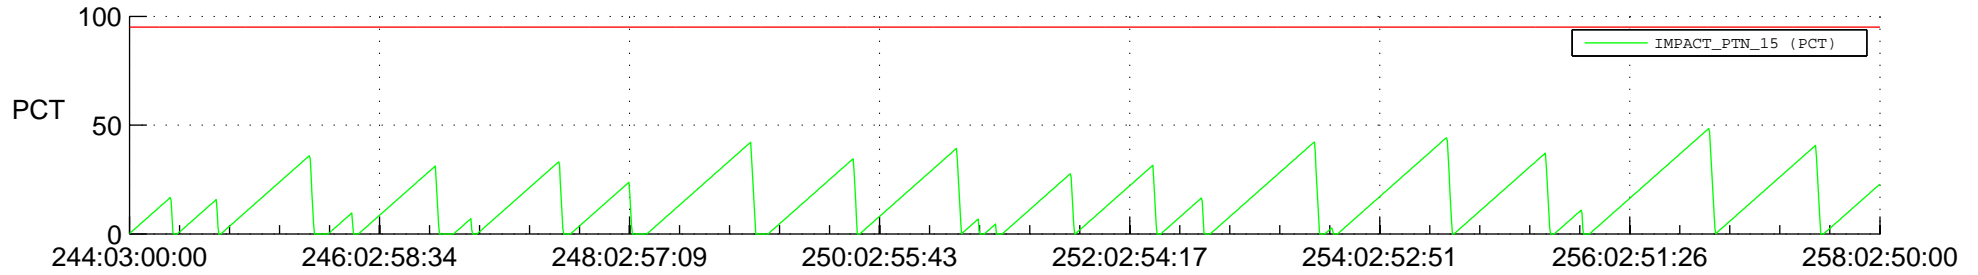

STEREO AHEAD SSR PCT Full Prediction

SWAVES_Percent_Full_Prediction

IMPACT_Percent_Full_Prediction

PLASTIC_Percent_Full_Prediction

Spacecraft_DownLink_Rate

Ground Time (2022:244:03:00:00.000 -2022:258:02:50:00.000)