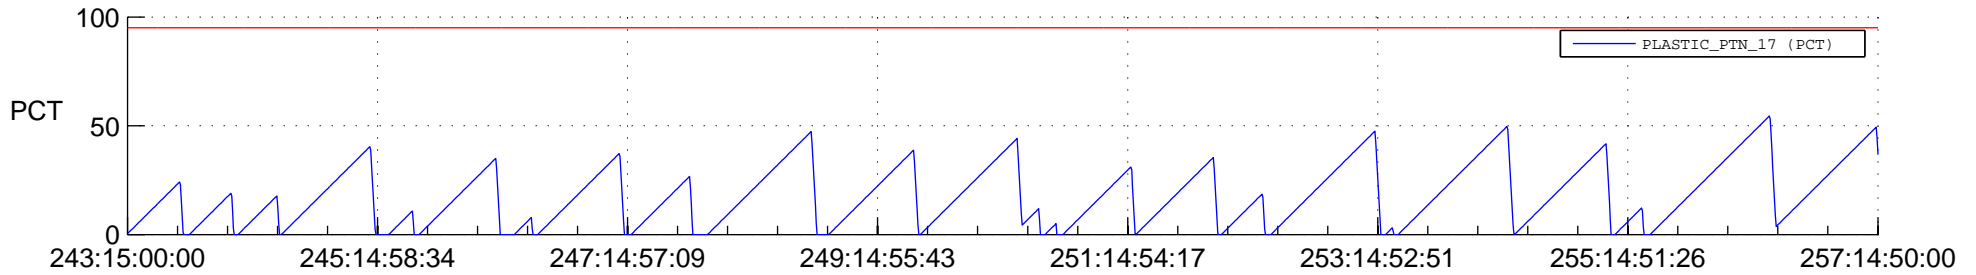

STEREO AHEAD SSR PCT Full Prediction

SWAVES_Percent_Full_Prediction

IMPACT_Percent_Full_Prediction

PLASTIC_Percent_Full_Prediction

Spacecraft_DownLink_Rate

Ground Time (2022:243:15:00:00.000 -2022:257:14:50:00.000)