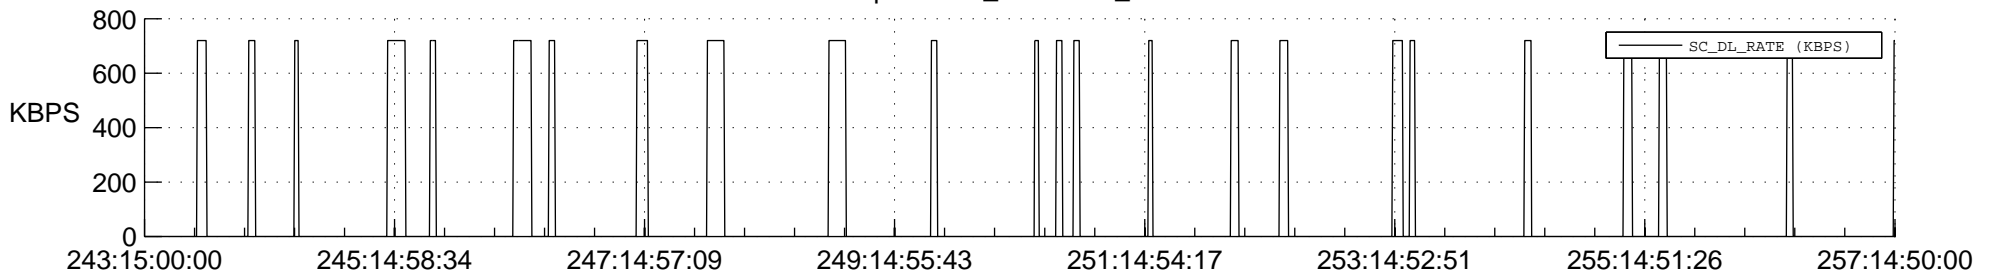

STEREO AHEAD SSR PCT Full Prediction

SWAVES_Percent_Full_Prediction

IMPACT_Percent_Full_Prediction

PLASTIC_Percent_Full_Prediction

Spacecraft_DownLink_Rate

Ground Time (2022:243:15:00:00.000 -2022:257:14:50:00.000)