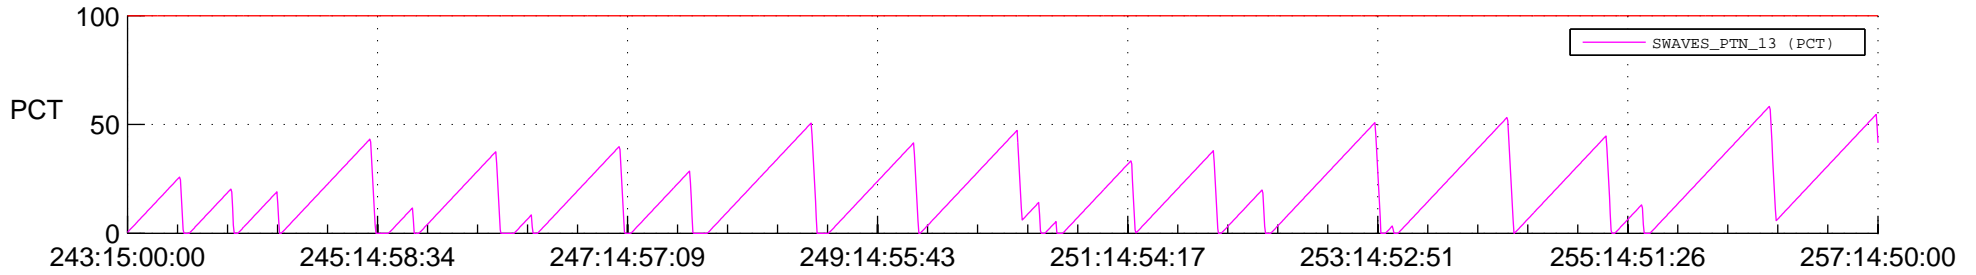

STEREO AHEAD SSR PCT Full Prediction

SWAVES_Percent_Full_Prediction

IMPACT_Percent_Full_Prediction

PLASTIC_Percent_Full_Prediction

Spacecraft_DownLink_Rate

Ground Time (2022:243:15:00:00.000 -2022:257:14:50:00.000)