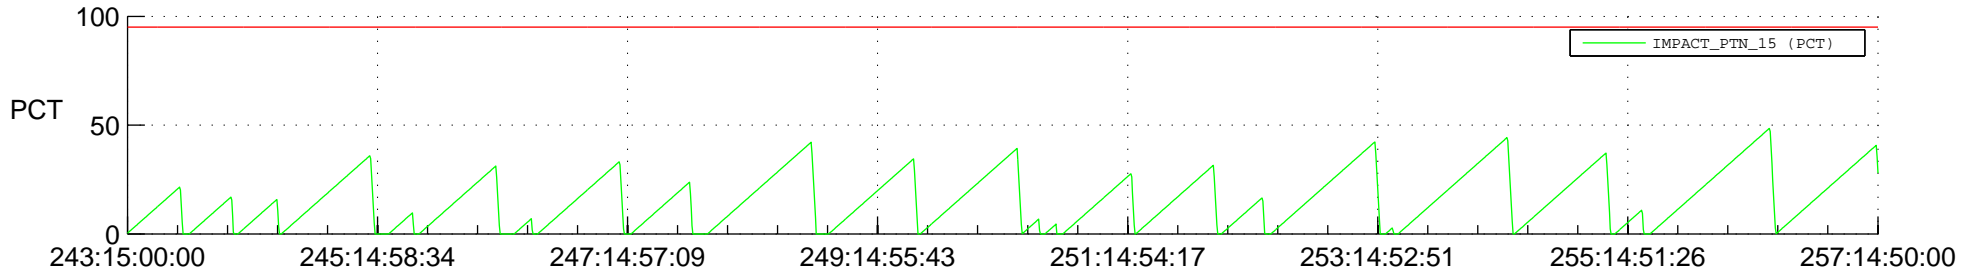

STEREO AHEAD SSR PCT Full Prediction

SWAVES_Percent_Full_Prediction

IMPACT_Percent_Full_Prediction

PLASTIC_Percent_Full_Prediction

Spacecraft_DownLink_Rate

Ground Time (2022:243:15:00:00.000 -2022:257:14:50:00.000)