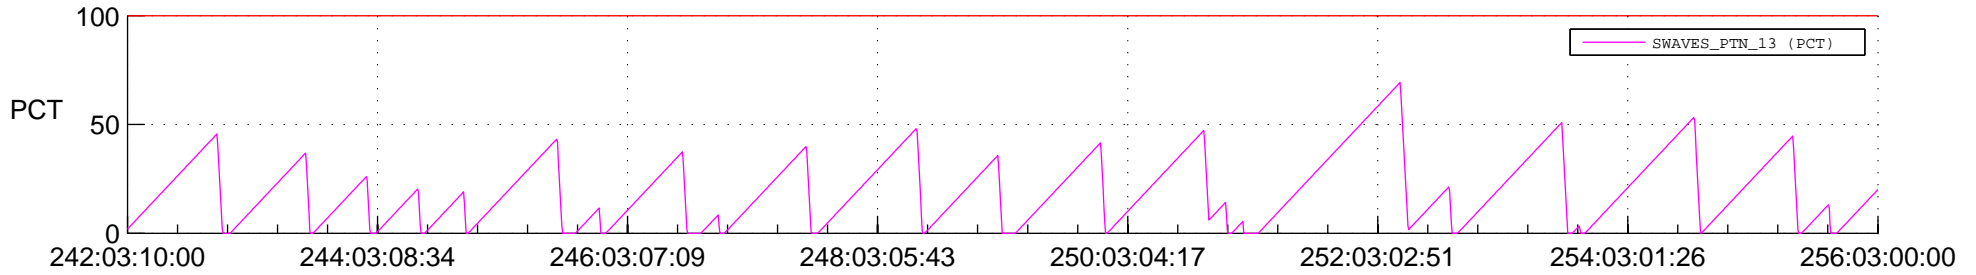

## SWAVES\_Percent\_Full\_Prediction

## Spacecraft\_DownLink\_Rate

Ground Time (2022:242:03:10:00.000 -2022:256:03:00:00.000)