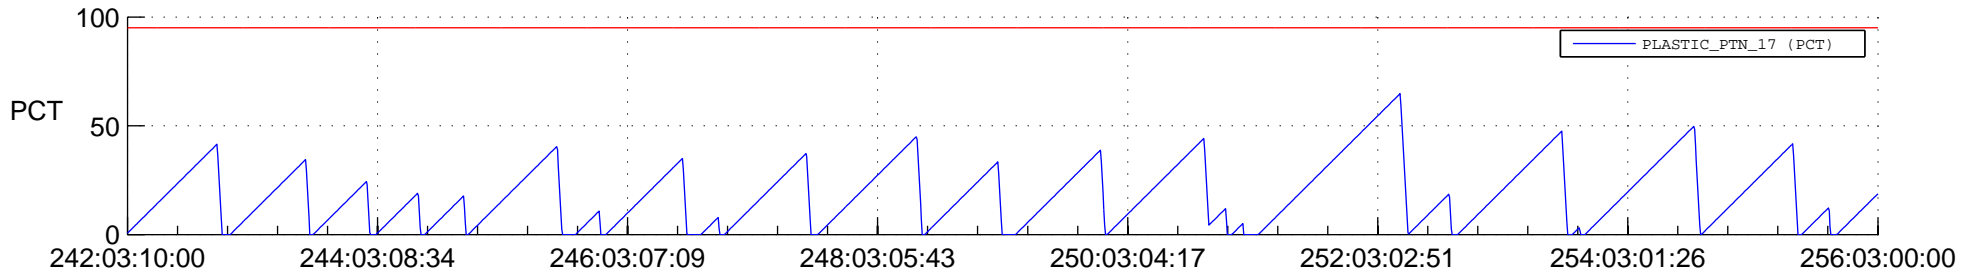

# STEREO AHEAD SSR PCT Full Prediction

## SWAVES\_Percent\_Full\_Prediction

## Spacecraft\_DownLink\_Rate

Ground Time (2022:242:03:10:00.000 -2022:256:03:00:00.000)