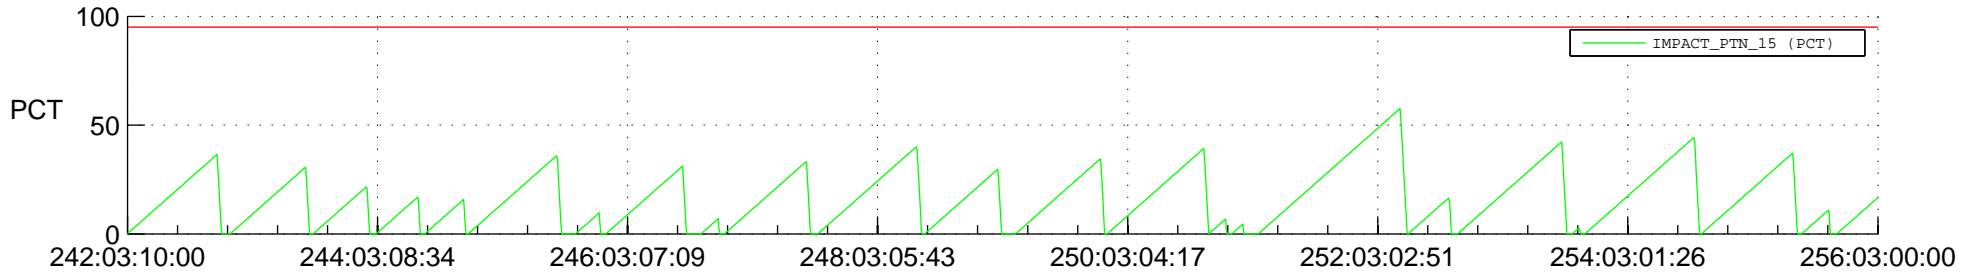

IMPACT_Percent_Full_Prediction