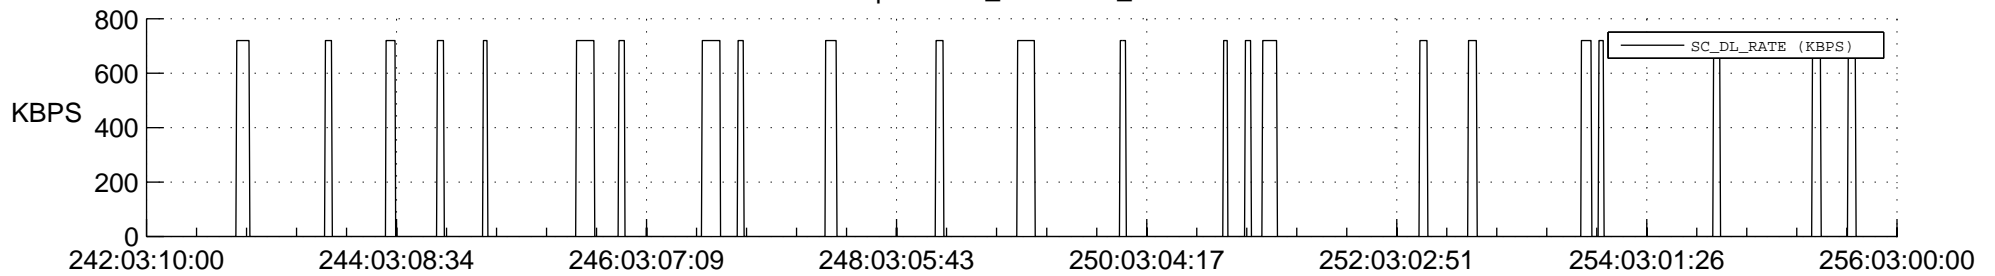

## Spacecraft\_DownLink\_Rate

Ground Time (2022:242:03:10:00.000 -2022:256:03:00:00.000)