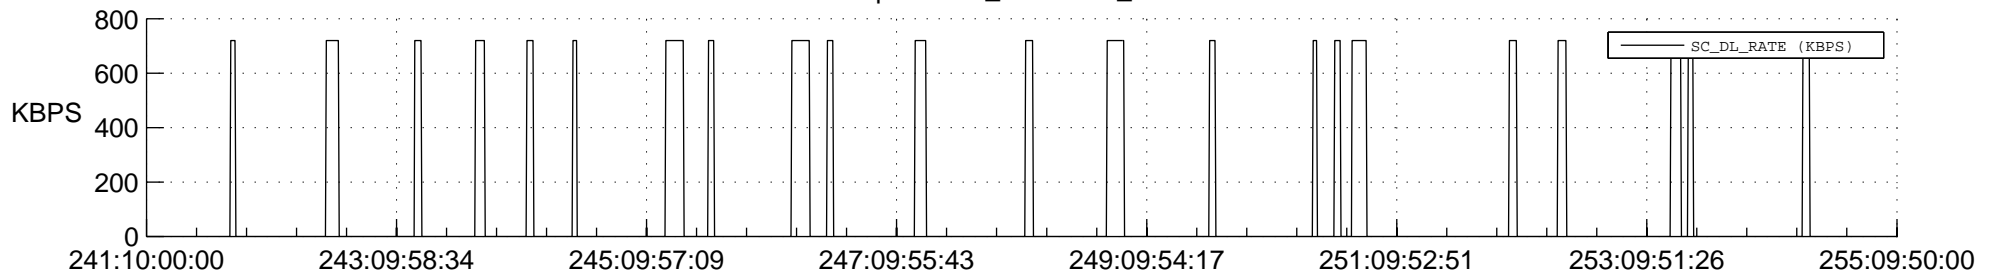

STEREO AHEAD SSR PCT Full Prediction

SWAVES_Percent_Full_Prediction

IMPACT_Percent_Full_Prediction

PLASTIC_Percent_Full_Prediction

Spacecraft_DownLink_Rate

Ground Time (2022:241:10:00:00.000 -2022:255:09:50:00.000)