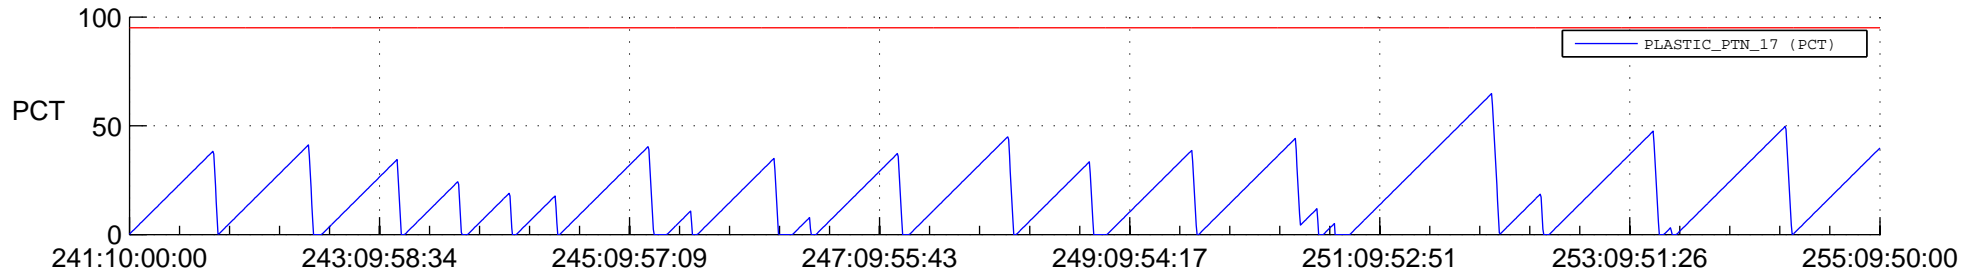

STEREO AHEAD SSR PCT Full Prediction

SWAVES_Percent_Full_Prediction

IMPACT_Percent_Full_Prediction

PLASTIC_Percent_Full_Prediction

Spacecraft_DownLink_Rate

Ground Time (2022:241:10:00:00.000 -2022:255:09:50:00.000)