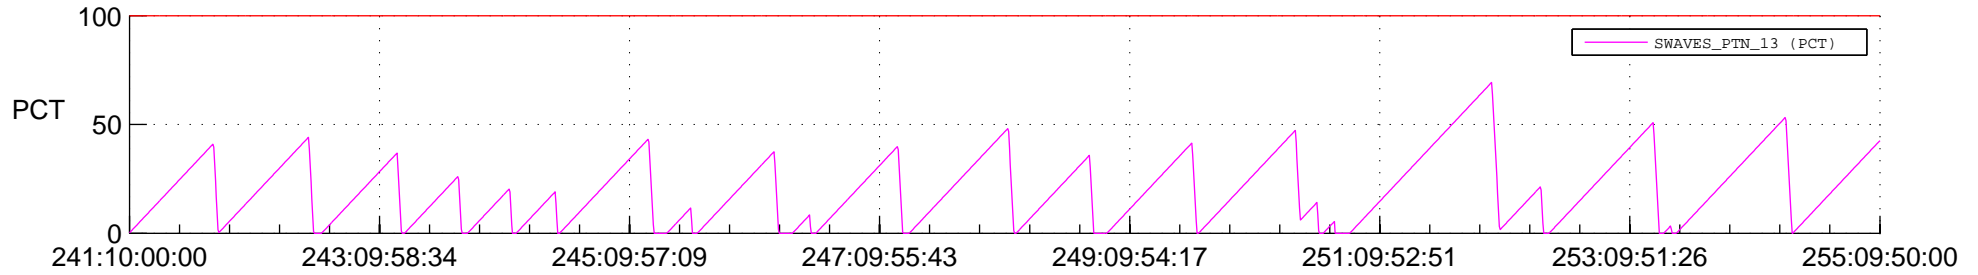

STEREO AHEAD SSR PCT Full Prediction

SWAVES_Percent_Full_Prediction

IMPACT_Percent_Full_Prediction

PLASTIC_Percent_Full_Prediction

Spacecraft_DownLink_Rate

Ground Time (2022:241:10:00:00.000 -2022:255:09:50:00.000)