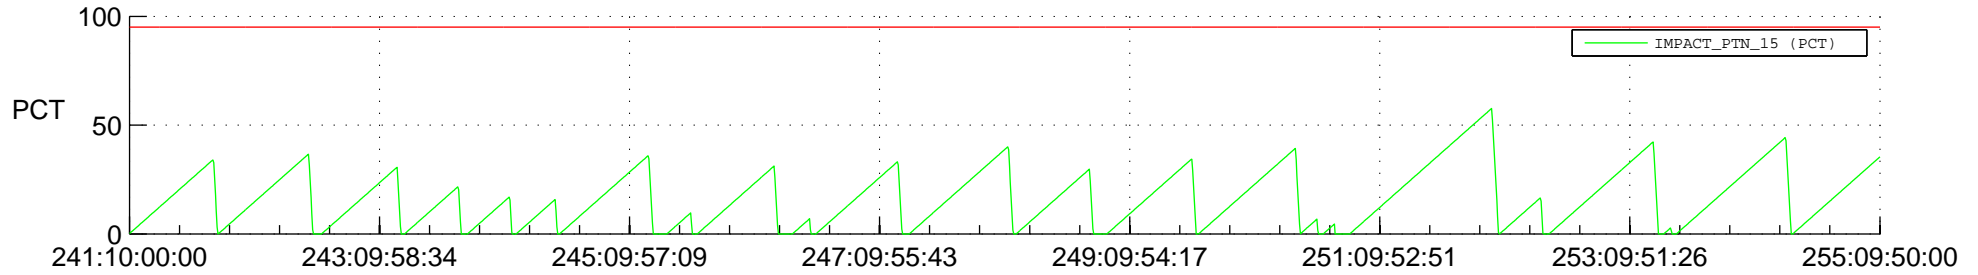

STEREO AHEAD SSR PCT Full Prediction

SWAVES_Percent_Full_Prediction

IMPACT_Percent_Full_Prediction

PLASTIC_Percent_Full_Prediction

Spacecraft_DownLink_Rate

Ground Time (2022:241:10:00:00.000 -2022:255:09:50:00.000)