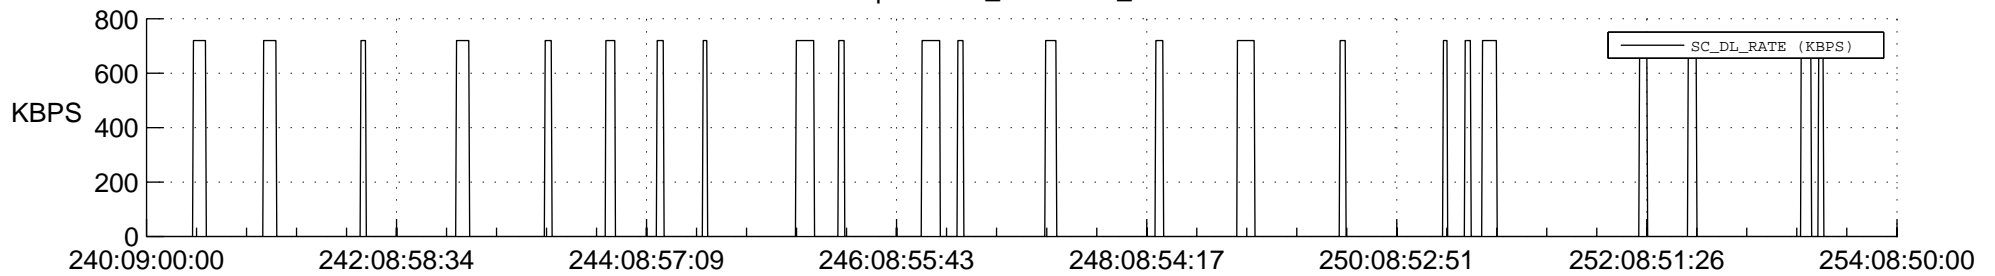

## Spacecraft\_DownLink\_Rate

Ground Time (2022:240:09:00:00.000 -2022:254:08:50:00.000)