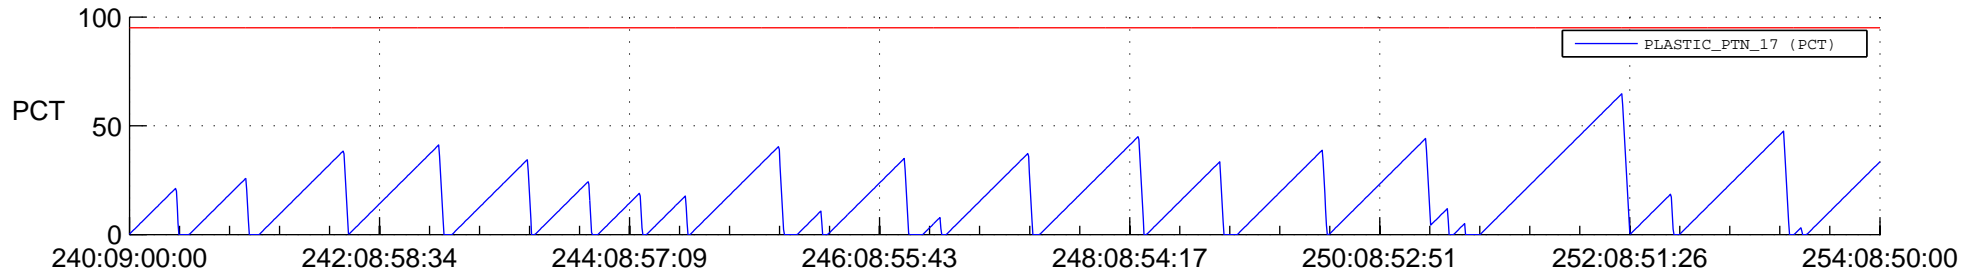

## SWAVES\_Percent\_Full\_Prediction

## Spacecraft\_DownLink\_Rate

Ground Time (2022:240:09:00:00.000 -2022:254:08:50:00.000)