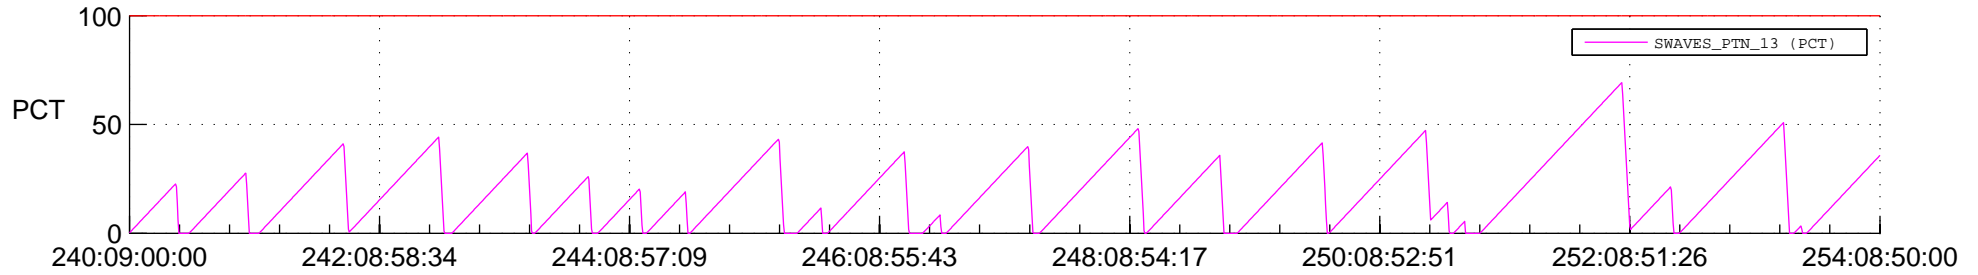

## SWAVES\_Percent\_Full\_Prediction

## Spacecraft\_DownLink\_Rate

Ground Time (2022:240:09:00:00.000 -2022:254:08:50:00.000)