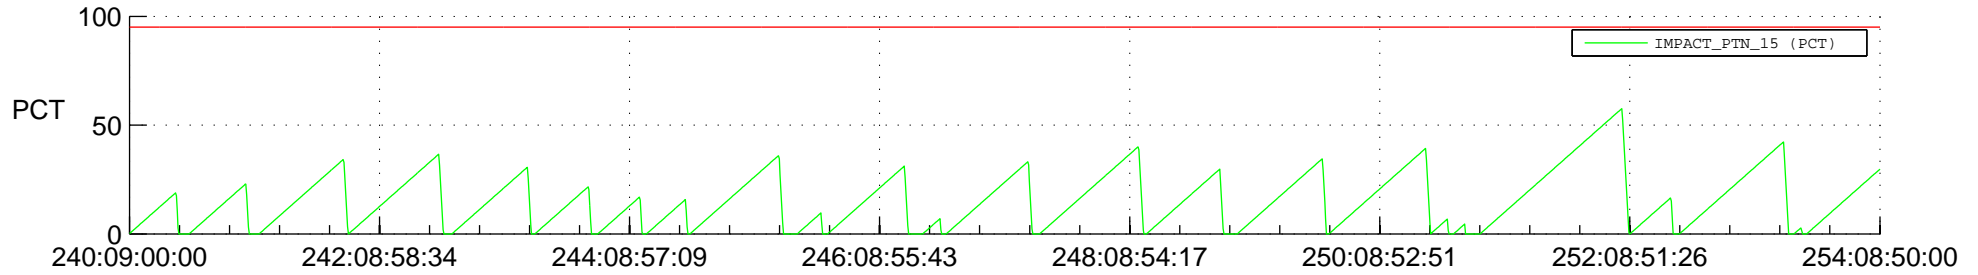

IMPACT_Percent_Full_Prediction