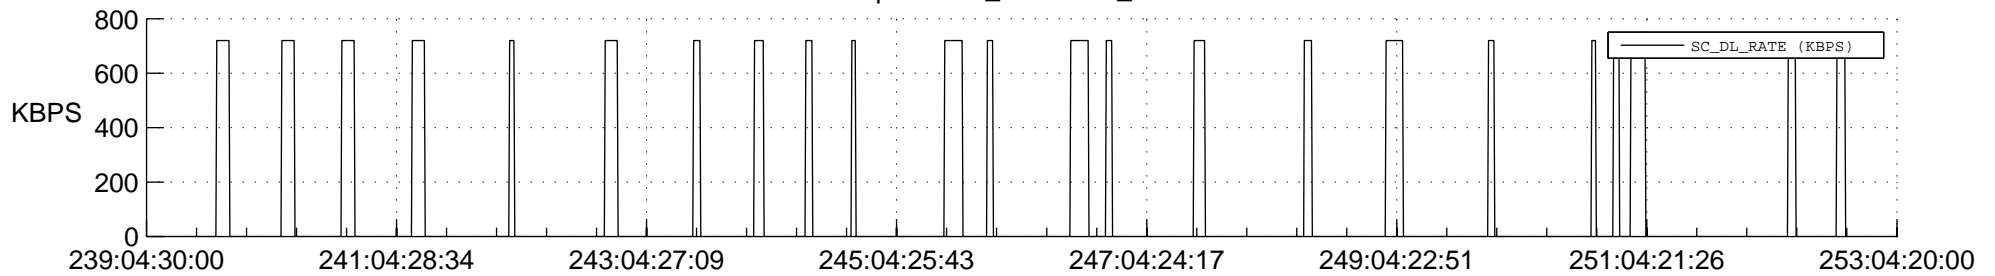

## Spacecraft\_DownLink\_Rate

Ground Time (2022:239:04:30:00.000 -2022:253:04:20:00.000)