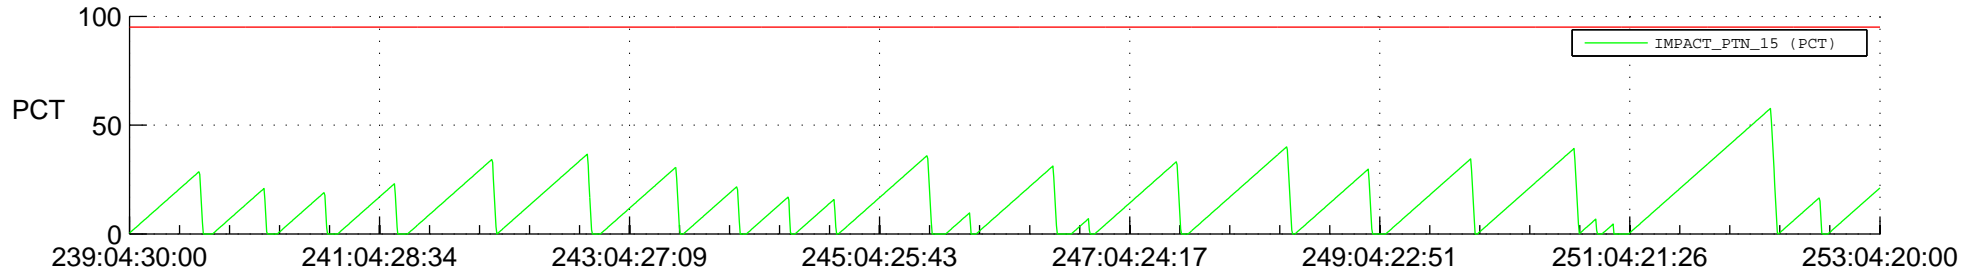

IMPACT_Percent_Full_Prediction