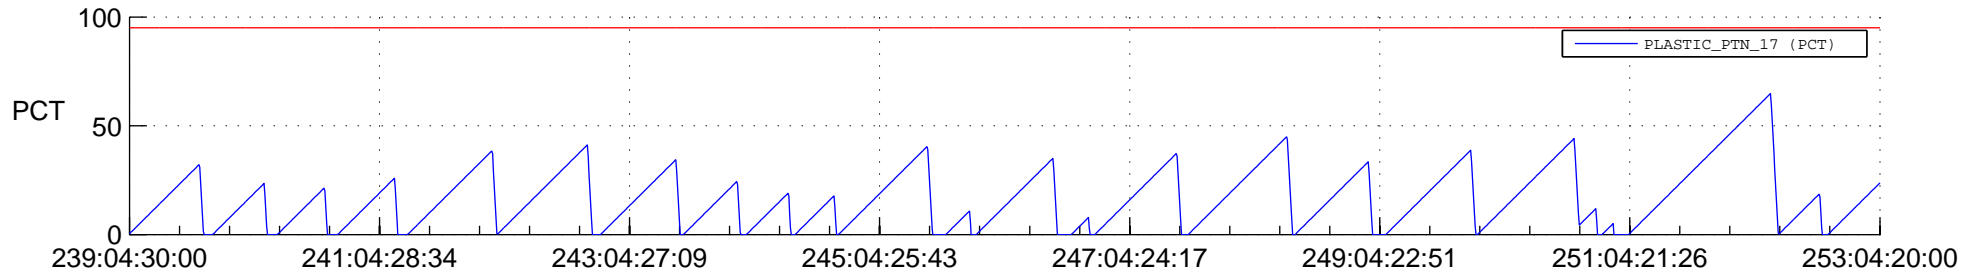

# STEREO AHEAD SSR PCT Full Prediction

## SWAVES\_Percent\_Full\_Prediction

## Spacecraft\_DownLink\_Rate

Ground Time (2022:239:04:30:00.000 -2022:253:04:20:00.000)