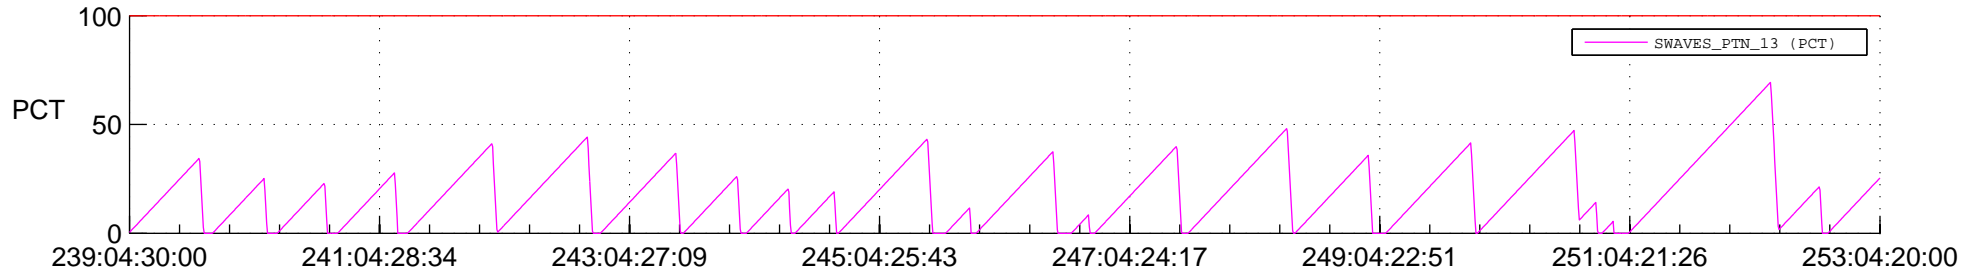

# STEREO AHEAD SSR PCT Full Prediction

## SWAVES\_Percent\_Full\_Prediction

## Spacecraft\_DownLink\_Rate

Ground Time (2022:239:04:30:00.000 -2022:253:04:20:00.000)