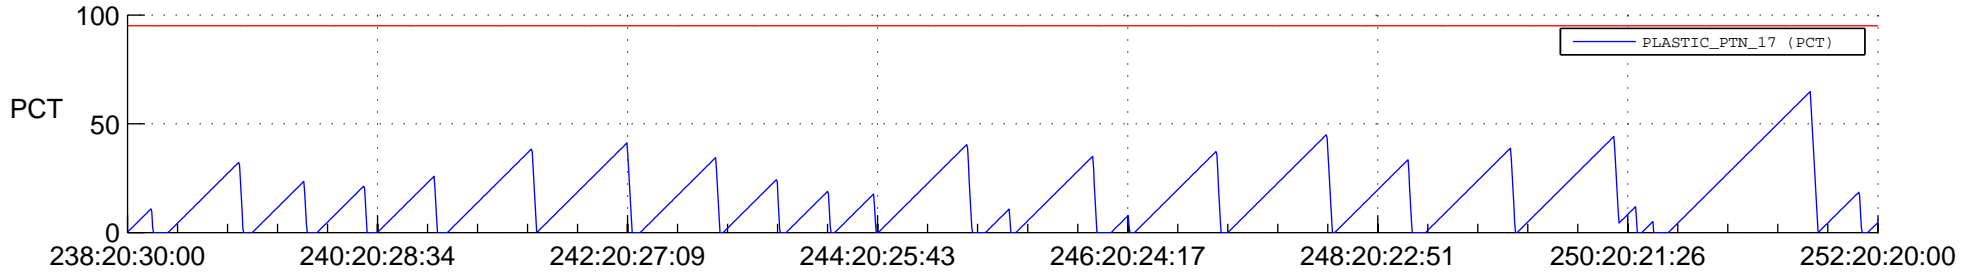

STEREO AHEAD SSR PCT Full Prediction

SWAVES_Percent_Full_Prediction

IMPACT_Percent_Full_Prediction

PLASTIC_Percent_Full_Prediction

Spacecraft_DownLink_Rate

Ground Time (2022:238:20:30:00.000 -2022:252:20:20:00.000)