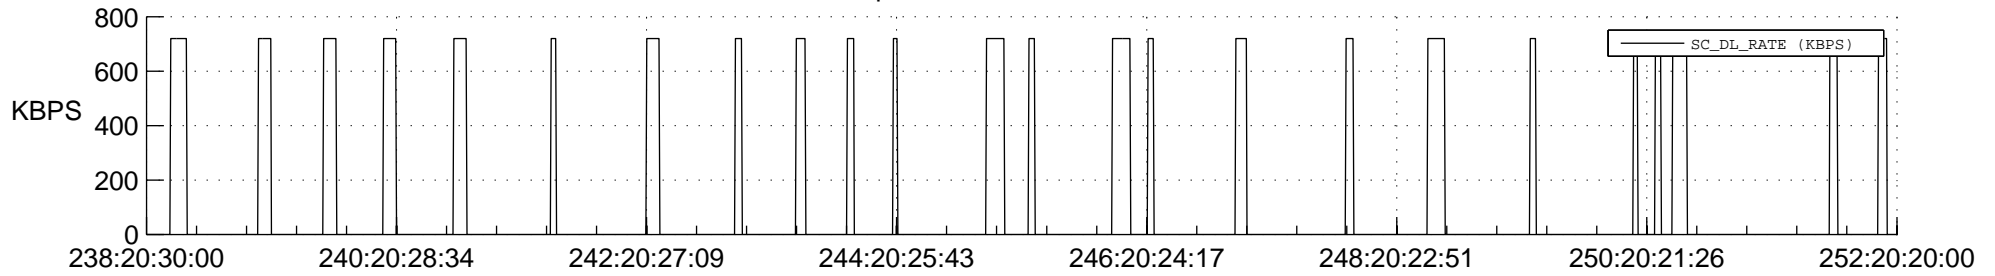

STEREO AHEAD SSR PCT Full Prediction

SWAVES_Percent_Full_Prediction

IMPACT_Percent_Full_Prediction

PLASTIC_Percent_Full_Prediction

Spacecraft_DownLink_Rate

Ground Time (2022:238:20:30:00.000 -2022:252:20:20:00.000)