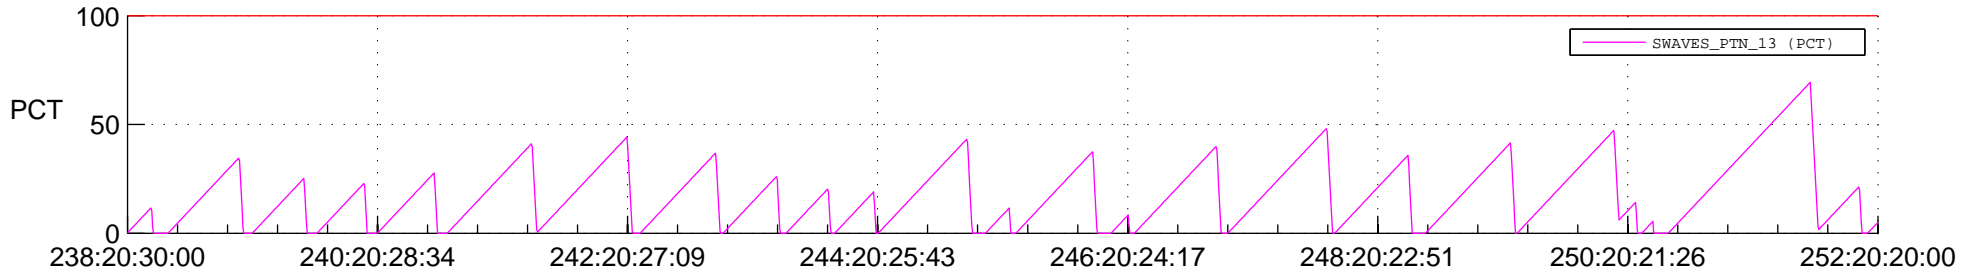

STEREO AHEAD SSR PCT Full Prediction

SWAVES_Percent_Full_Prediction

IMPACT_Percent_Full_Prediction

PLASTIC_Percent_Full_Prediction

Spacecraft_DownLink_Rate

Ground Time (2022:238:20:30:00.000 -2022:252:20:20:00.000)