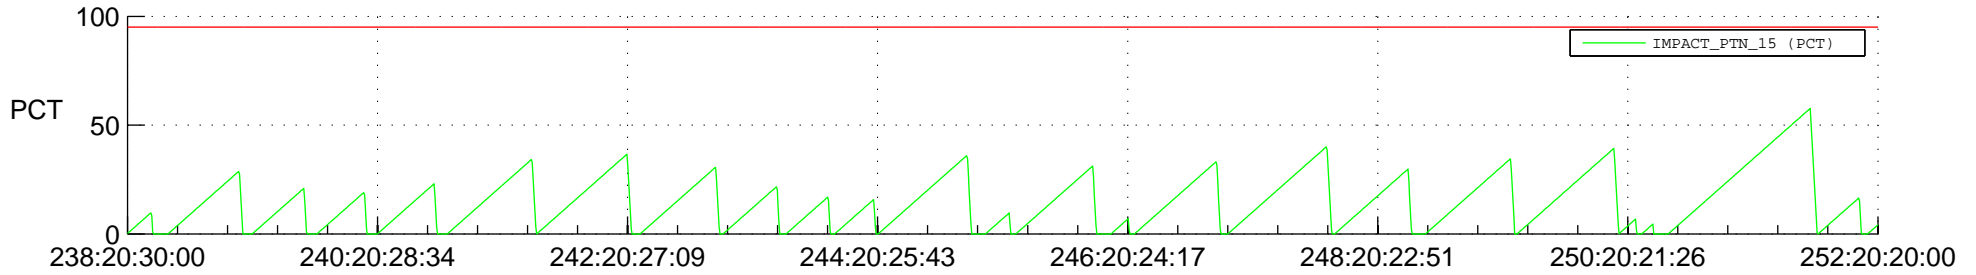

STEREO AHEAD SSR PCT Full Prediction

SWAVES_Percent_Full_Prediction

IMPACT_Percent_Full_Prediction

PLASTIC_Percent_Full_Prediction

Spacecraft_DownLink_Rate

Ground Time (2022:238:20:30:00.000 -2022:252:20:20:00.000)