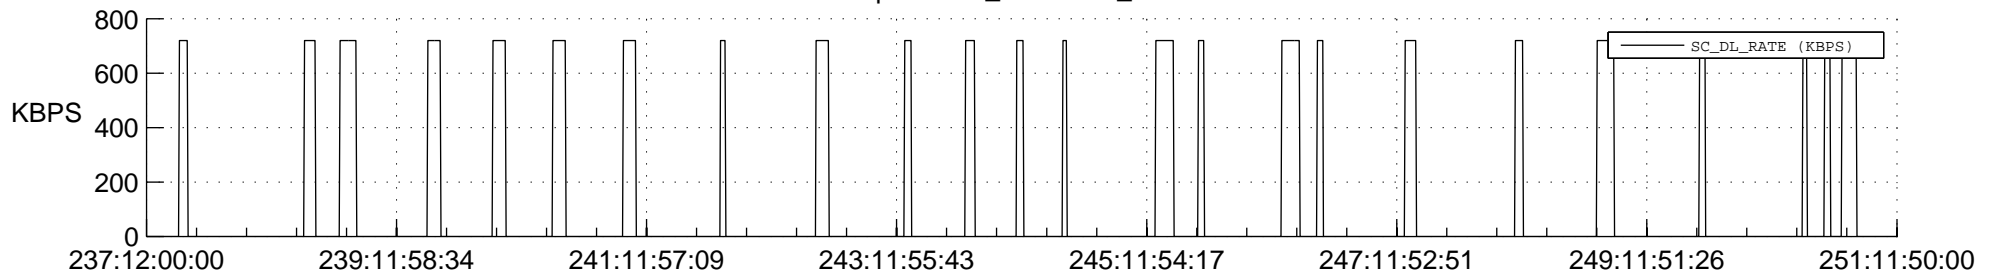

STEREO AHEAD SSR PCT Full Prediction

SWAVES_Percent_Full_Prediction

IMPACT_Percent_Full_Prediction

PLASTIC_Percent_Full_Prediction

Spacecraft_DownLink_Rate

Ground Time (2022:237:12:00:00.000 -2022:251:11:50:00.000)