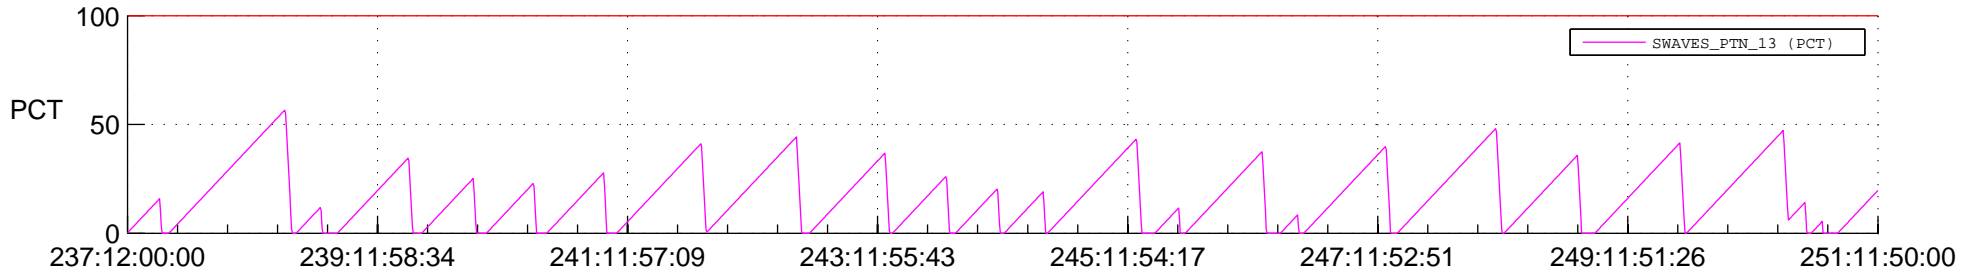

STEREO AHEAD SSR PCT Full Prediction

SWAVES_Percent_Full_Prediction

IMPACT_Percent_Full_Prediction

PLASTIC_Percent_Full_Prediction

Spacecraft_DownLink_Rate

Ground Time (2022:237:12:00:00.000 -2022:251:11:50:00.000)