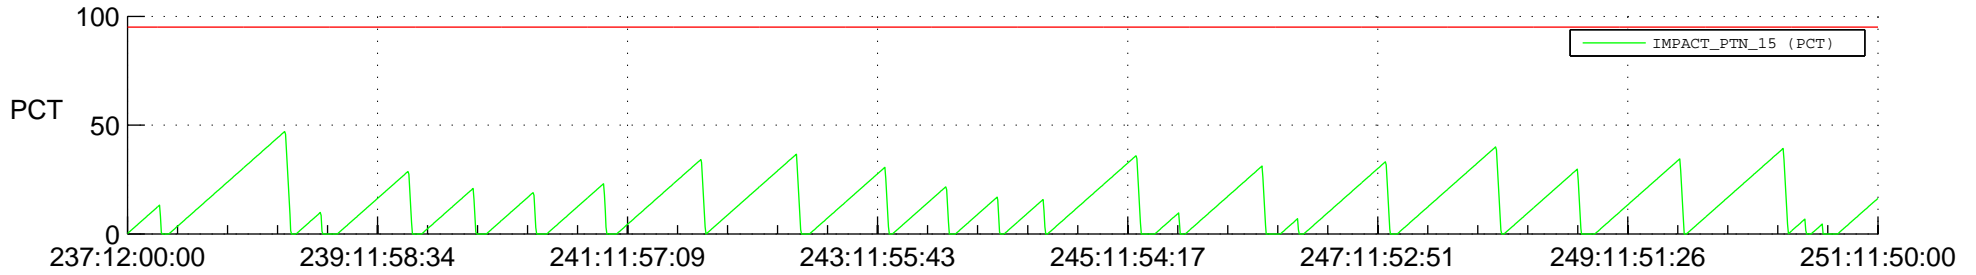

STEREO AHEAD SSR PCT Full Prediction

SWAVES_Percent_Full_Prediction

IMPACT_Percent_Full_Prediction

PLASTIC_Percent_Full_Prediction

Spacecraft_DownLink_Rate

Ground Time (2022:237:12:00:00.000 -2022:251:11:50:00.000)