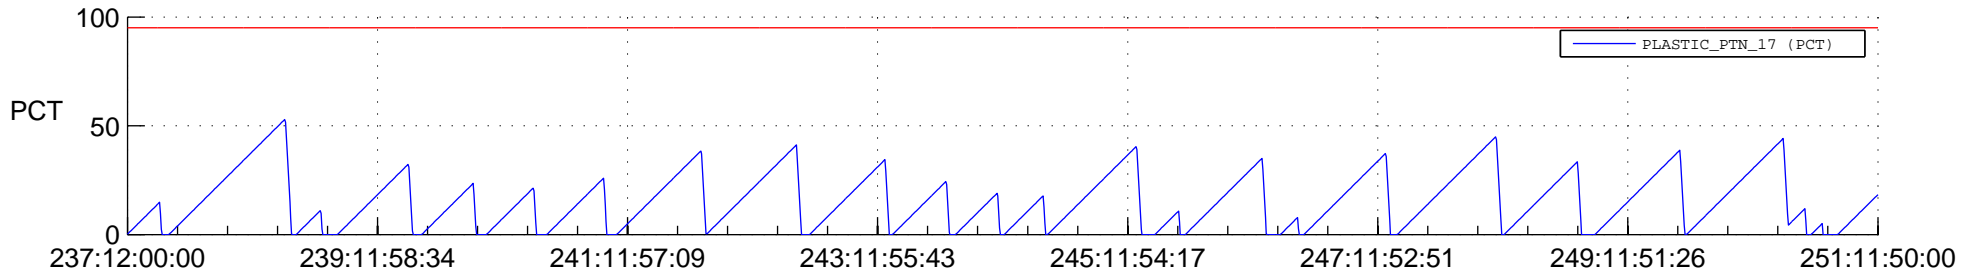

STEREO AHEAD SSR PCT Full Prediction

SWAVES_Percent_Full_Prediction

IMPACT_Percent_Full_Prediction

PLASTIC_Percent_Full_Prediction

Spacecraft_DownLink_Rate

Ground Time (2022:237:12:00:00.000 -2022:251:11:50:00.000)