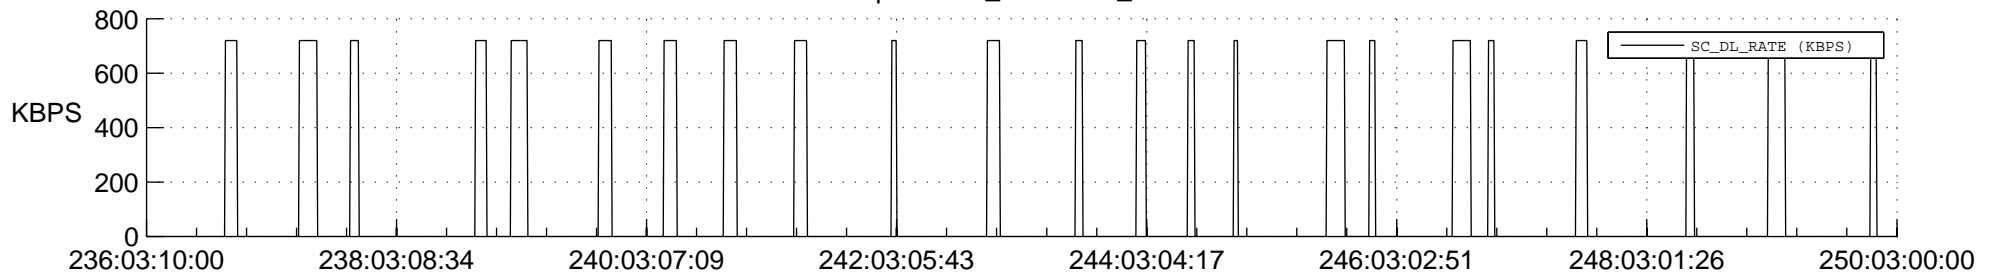

STEREO AHEAD SSR PCT Full Prediction

SWAVES_Percent_Full_Prediction

IMPACT_Percent_Full_Prediction

PLASTIC_Percent_Full_Prediction

Spacecraft_DownLink_Rate

Ground Time (2022:236:03:10:00.000 -2022:250:03:00:00.000)