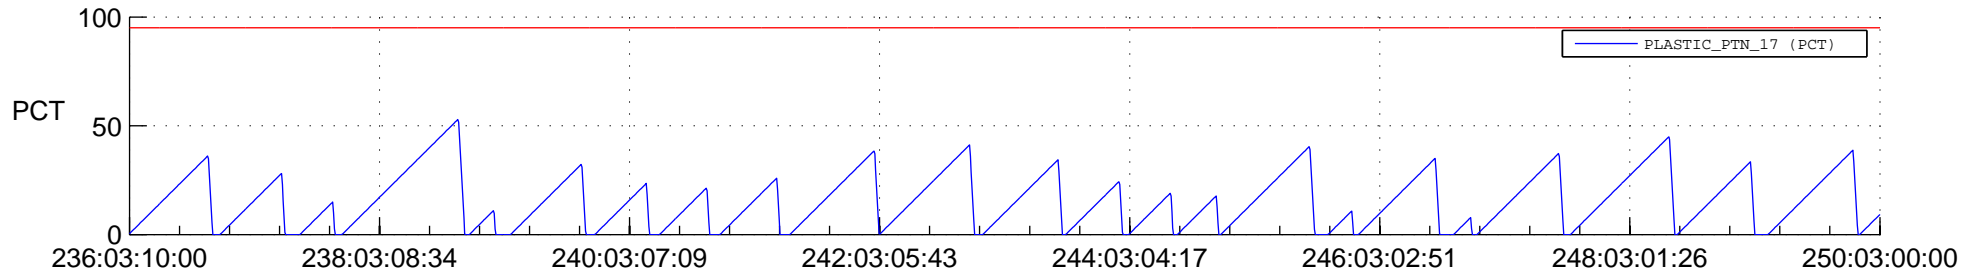

STEREO AHEAD SSR PCT Full Prediction

SWAVES_Percent_Full_Prediction

IMPACT_Percent_Full_Prediction

PLASTIC_Percent_Full_Prediction

Spacecraft_DownLink_Rate

Ground Time (2022:236:03:10:00.000 -2022:250:03:00:00.000)