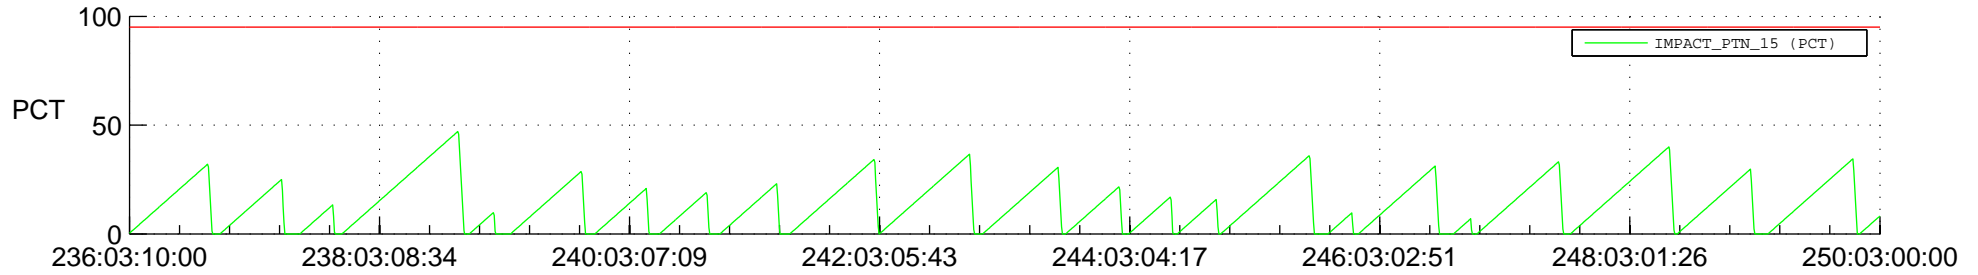

STEREO AHEAD SSR PCT Full Prediction

SWAVES_Percent_Full_Prediction

IMPACT_Percent_Full_Prediction

PLASTIC_Percent_Full_Prediction

Spacecraft_DownLink_Rate

Ground Time (2022:236:03:10:00.000 -2022:250:03:00:00.000)