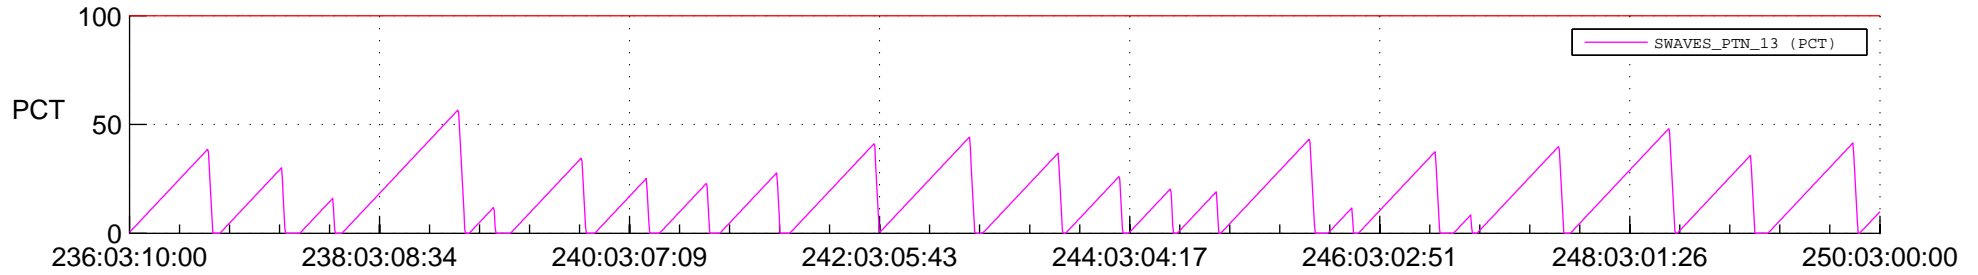

STEREO AHEAD SSR PCT Full Prediction

SWAVES_Percent_Full_Prediction

IMPACT_Percent_Full_Prediction

PLASTIC_Percent_Full_Prediction

Spacecraft_DownLink_Rate

Ground Time (2022:236:03:10:00.000 -2022:250:03:00:00.000)