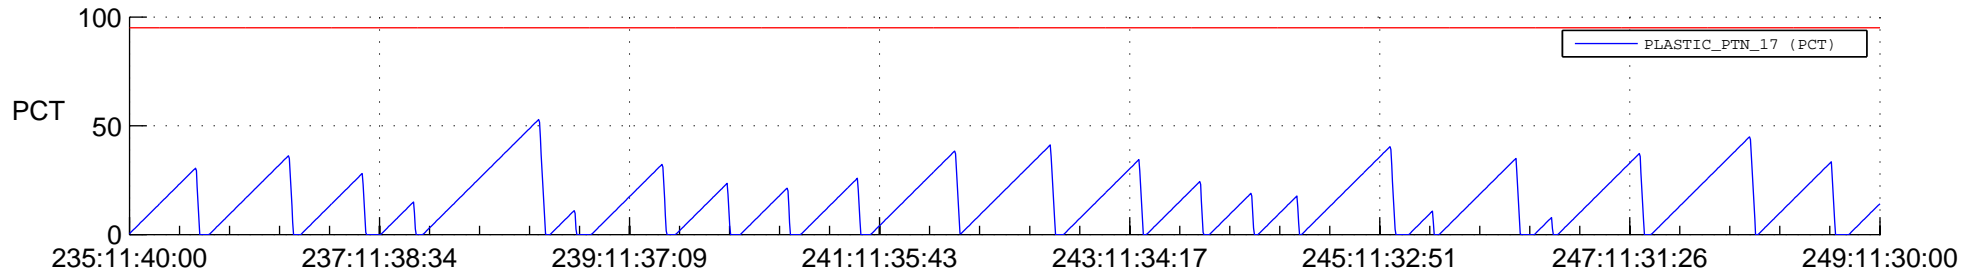

STEREO AHEAD SSR PCT Full Prediction

SWAVES_Percent_Full_Prediction

IMPACT_Percent_Full_Prediction

PLASTIC_Percent_Full_Prediction

Spacecraft_DownLink_Rate