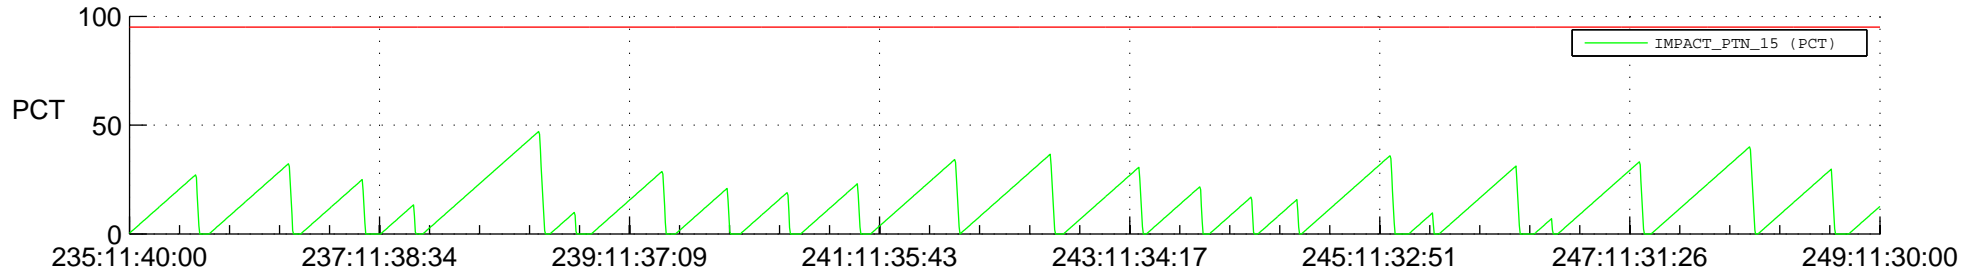

STEREO AHEAD SSR PCT Full Prediction

SWAVES_Percent_Full_Prediction

IMPACT_Percent_Full_Prediction

PLASTIC_Percent_Full_Prediction

Spacecraft_DownLink_Rate