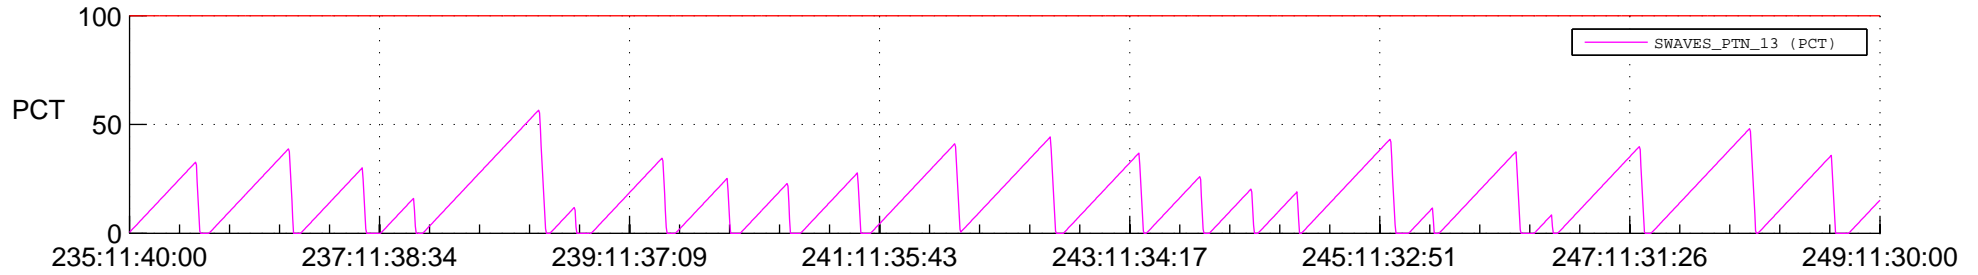

STEREO AHEAD SSR PCT Full Prediction

SWAVES_Percent_Full_Prediction

IMPACT_Percent_Full_Prediction

PLASTIC_Percent_Full_Prediction

Spacecraft_DownLink_Rate