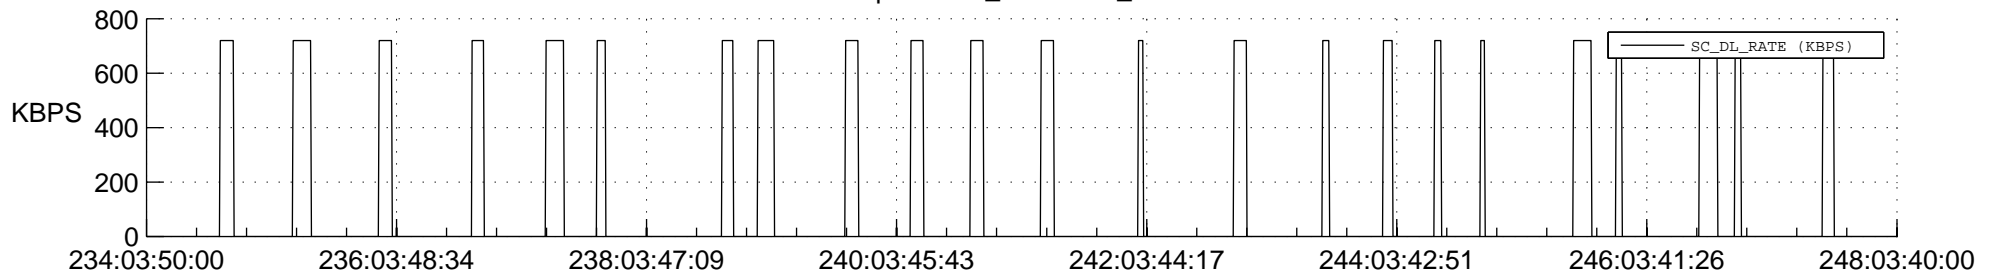

STEREO AHEAD SSR PCT Full Prediction

SWAVES_Percent_Full_Prediction

IMPACT_Percent_Full_Prediction

PLASTIC_Percent_Full_Prediction

Spacecraft_DownLink_Rate

Ground Time (2022:234:03:50:00.000 -2022:248:03:40:00.000)