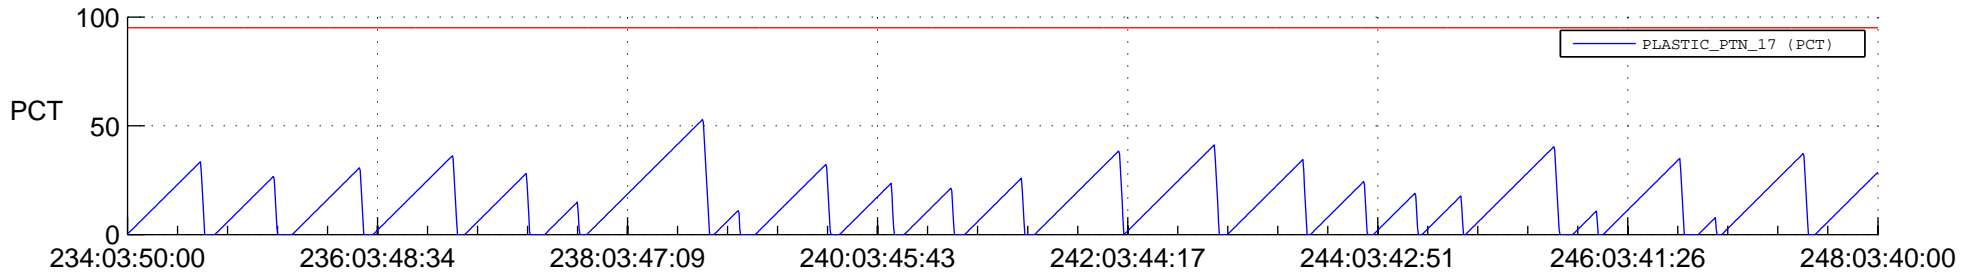

STEREO AHEAD SSR PCT Full Prediction

SWAVES_Percent_Full_Prediction

IMPACT_Percent_Full_Prediction

PLASTIC_Percent_Full_Prediction

Spacecraft_DownLink_Rate

Ground Time (2022:234:03:50:00.000 -2022:248:03:40:00.000)