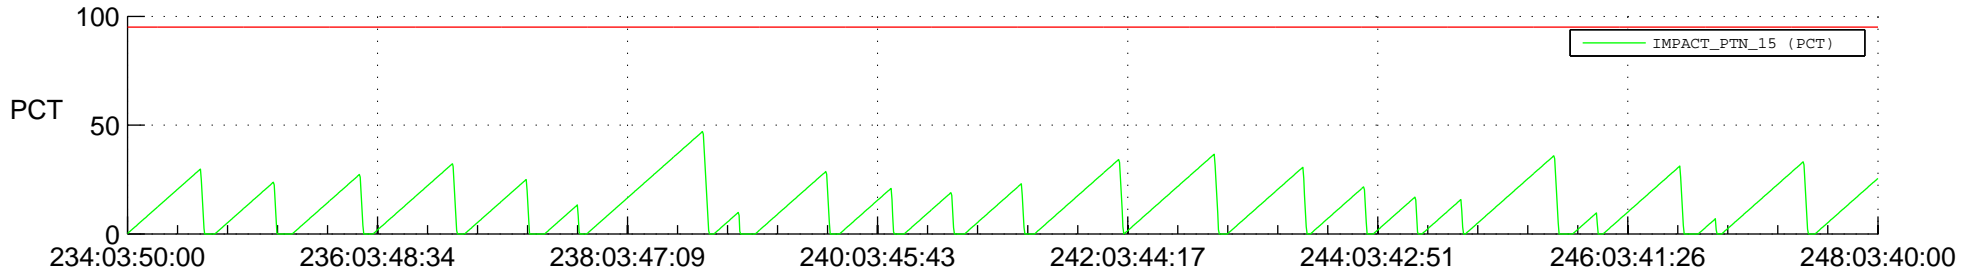

STEREO AHEAD SSR PCT Full Prediction

SWAVES_Percent_Full_Prediction

IMPACT_Percent_Full_Prediction

PLASTIC_Percent_Full_Prediction

Spacecraft_DownLink_Rate

Ground Time (2022:234:03:50:00.000 -2022:248:03:40:00.000)