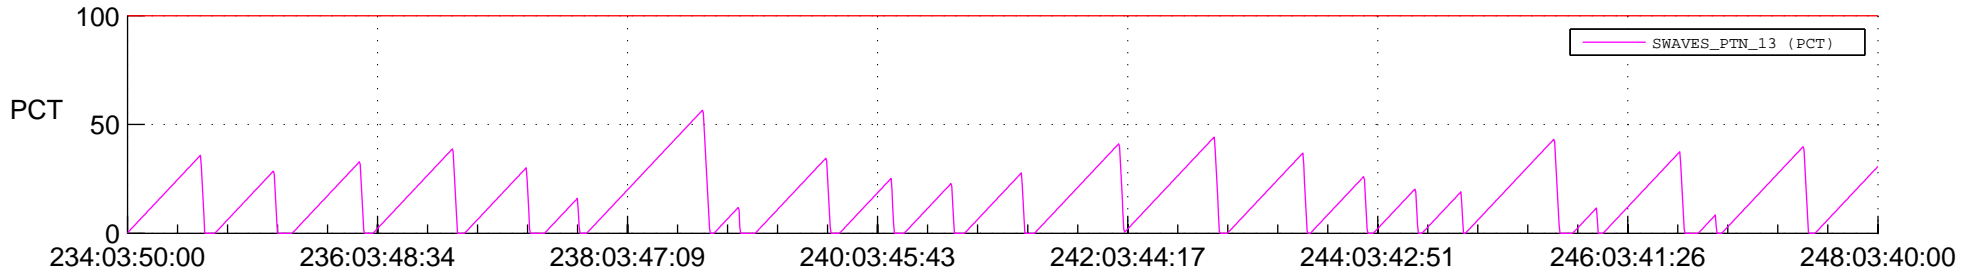

STEREO AHEAD SSR PCT Full Prediction

SWAVES_Percent_Full_Prediction

IMPACT_Percent_Full_Prediction

PLASTIC_Percent_Full_Prediction

Spacecraft_DownLink_Rate

Ground Time (2022:234:03:50:00.000 -2022:248:03:40:00.000)