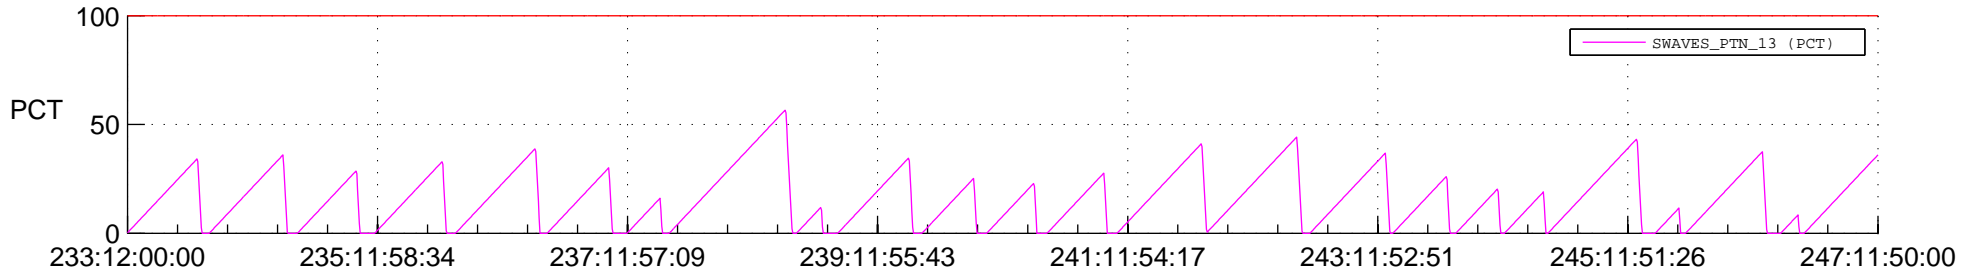

STEREO AHEAD SSR PCT Full Prediction

SWAVES_Percent_Full_Prediction

IMPACT_Percent_Full_Prediction

PLASTIC_Percent_Full_Prediction

Spacecraft_DownLink_Rate

Ground Time (2022:233:12:00:00.000 -2022:247:11:50:00.000)