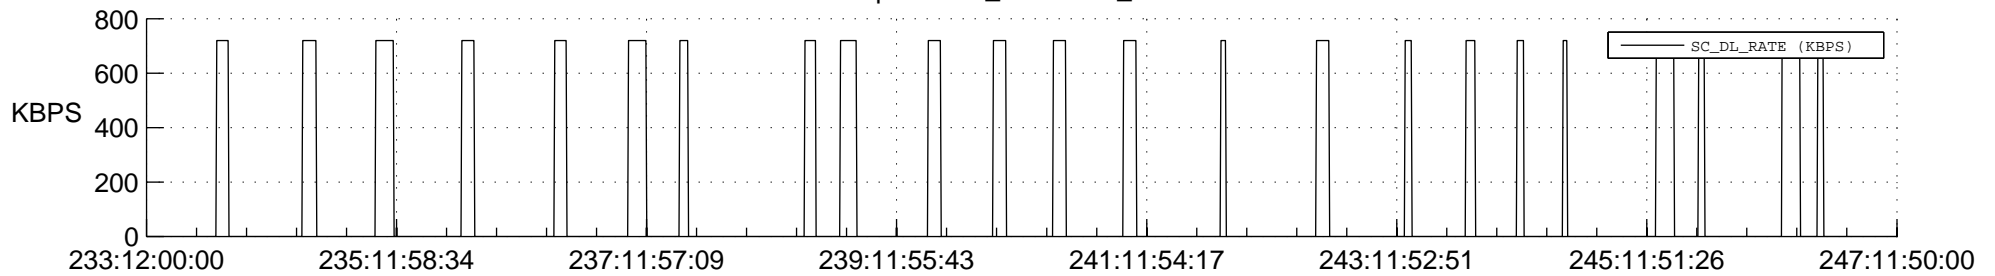

STEREO AHEAD SSR PCT Full Prediction

SWAVES_Percent_Full_Prediction

IMPACT_Percent_Full_Prediction

PLASTIC_Percent_Full_Prediction

Spacecraft_DownLink_Rate

Ground Time (2022:233:12:00:00.000 -2022:247:11:50:00.000)