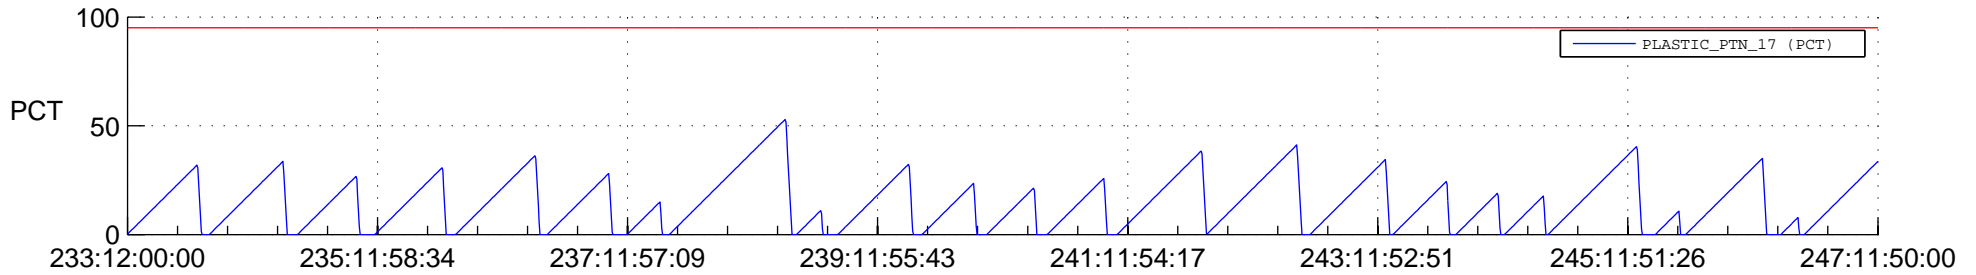

STEREO AHEAD SSR PCT Full Prediction

SWAVES_Percent_Full_Prediction

IMPACT_Percent_Full_Prediction

PLASTIC_Percent_Full_Prediction

Spacecraft_DownLink_Rate

Ground Time (2022:233:12:00:00.000 -2022:247:11:50:00.000)