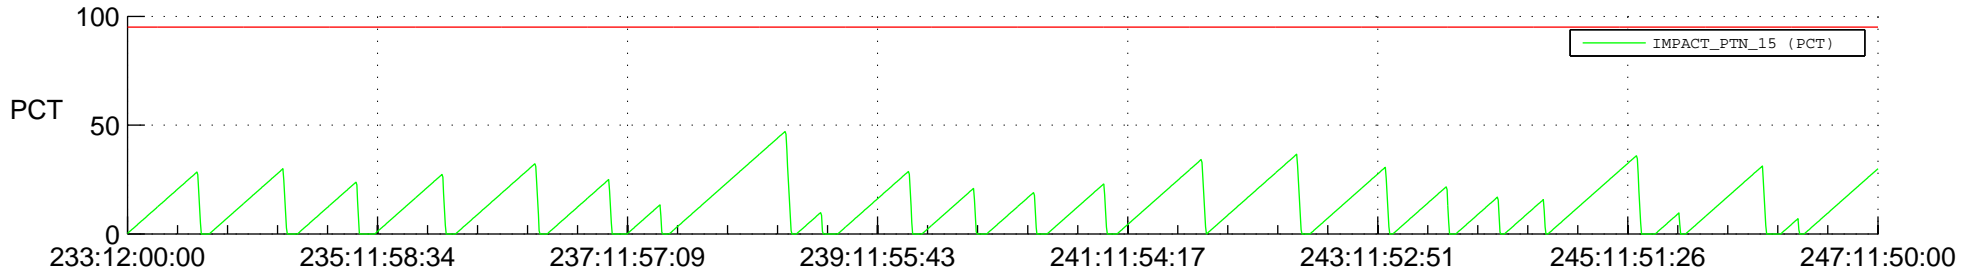

STEREO AHEAD SSR PCT Full Prediction

SWAVES_Percent_Full_Prediction

IMPACT_Percent_Full_Prediction

PLASTIC_Percent_Full_Prediction

Spacecraft_DownLink_Rate

Ground Time (2022:233:12:00:00.000 -2022:247:11:50:00.000)