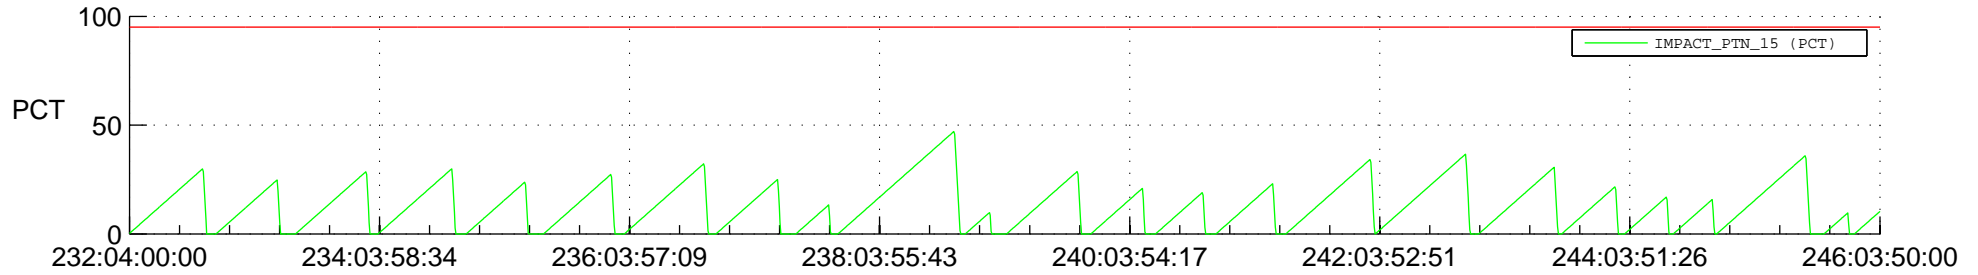

STEREO AHEAD SSR PCT Full Prediction

SWAVES_Percent_Full_Prediction

IMPACT_Percent_Full_Prediction

PLASTIC_Percent_Full_Prediction

Spacecraft_DownLink_Rate

Ground Time (2022:232:04:00:00.000 -2022:246:03:50:00.000)