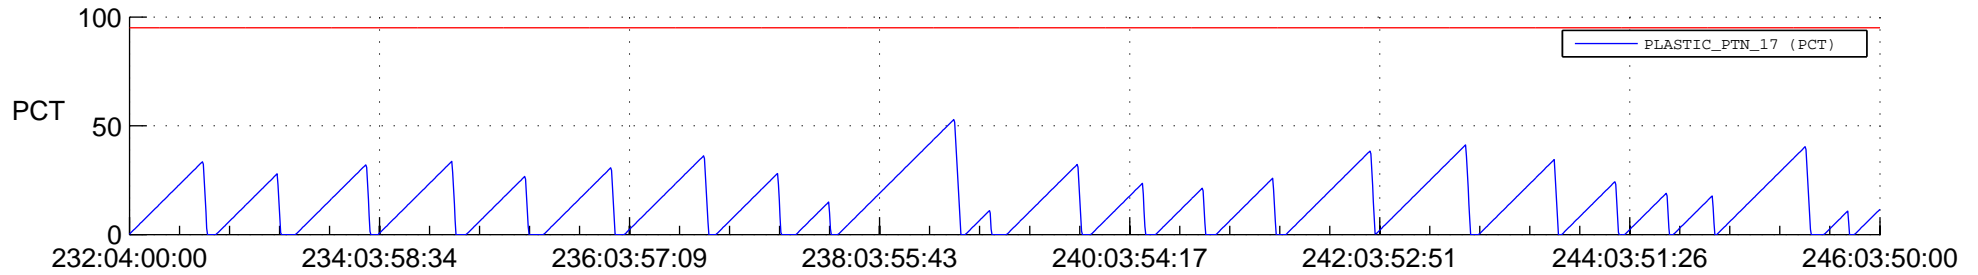

STEREO AHEAD SSR PCT Full Prediction

SWAVES_Percent_Full_Prediction

IMPACT_Percent_Full_Prediction

PLASTIC_Percent_Full_Prediction

Spacecraft_DownLink_Rate

Ground Time (2022:232:04:00:00.000 -2022:246:03:50:00.000)