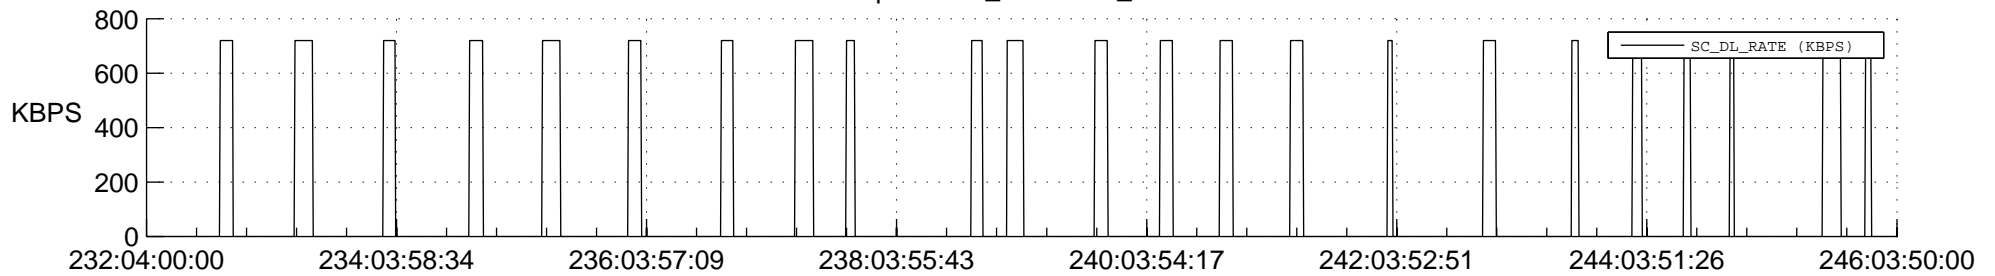

STEREO AHEAD SSR PCT Full Prediction

SWAVES_Percent_Full_Prediction

IMPACT_Percent_Full_Prediction

PLASTIC_Percent_Full_Prediction

Spacecraft_DownLink_Rate

Ground Time (2022:232:04:00:00.000 -2022:246:03:50:00.000)