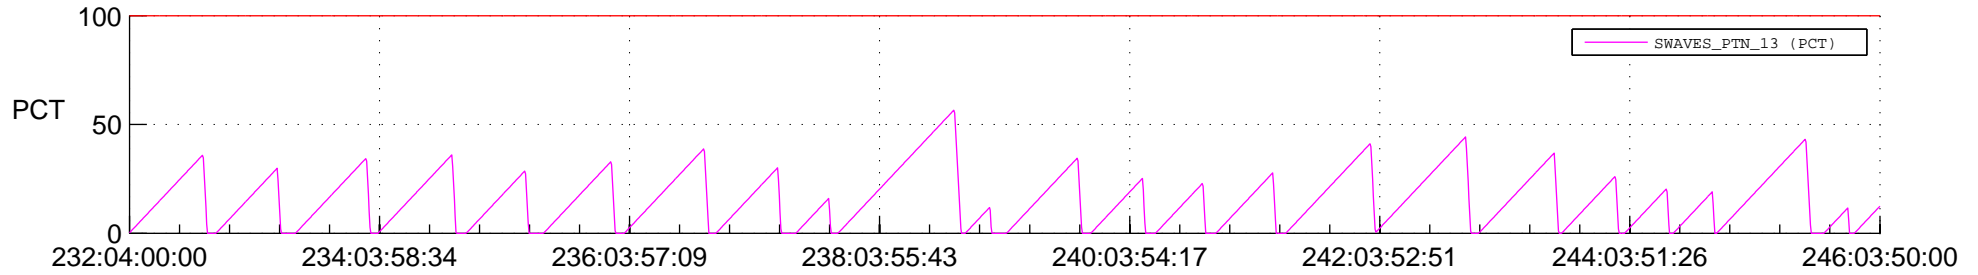

STEREO AHEAD SSR PCT Full Prediction

SWAVES_Percent_Full_Prediction

IMPACT_Percent_Full_Prediction

PLASTIC_Percent_Full_Prediction

Spacecraft_DownLink_Rate

Ground Time (2022:232:04:00:00.000 -2022:246:03:50:00.000)