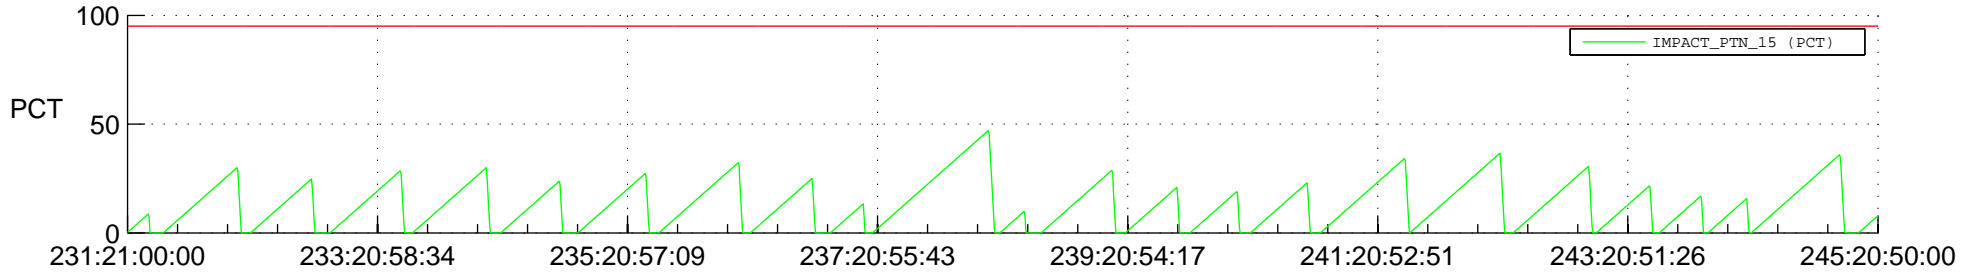

STEREO AHEAD SSR PCT Full Prediction

SWAVES_Percent_Full_Prediction

IMPACT_Percent_Full_Prediction

PLASTIC_Percent_Full_Prediction

Spacecraft_DownLink_Rate

Ground Time (2022:231:21:00:00.000 -2022:245:20:50:00.000)