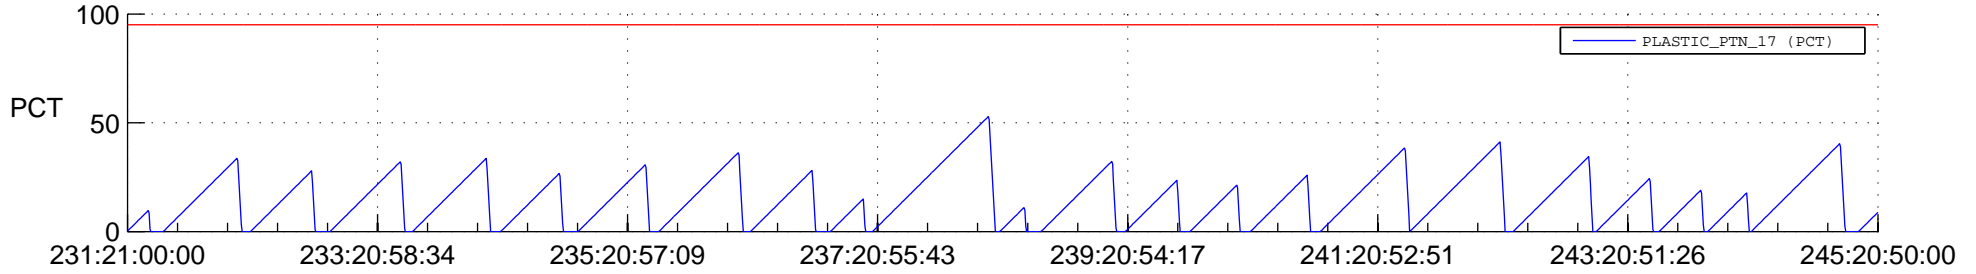

STEREO AHEAD SSR PCT Full Prediction

SWAVES_Percent_Full_Prediction

IMPACT_Percent_Full_Prediction

PLASTIC_Percent_Full_Prediction

Spacecraft_DownLink_Rate

Ground Time (2022:231:21:00:00.000 -2022:245:20:50:00.000)