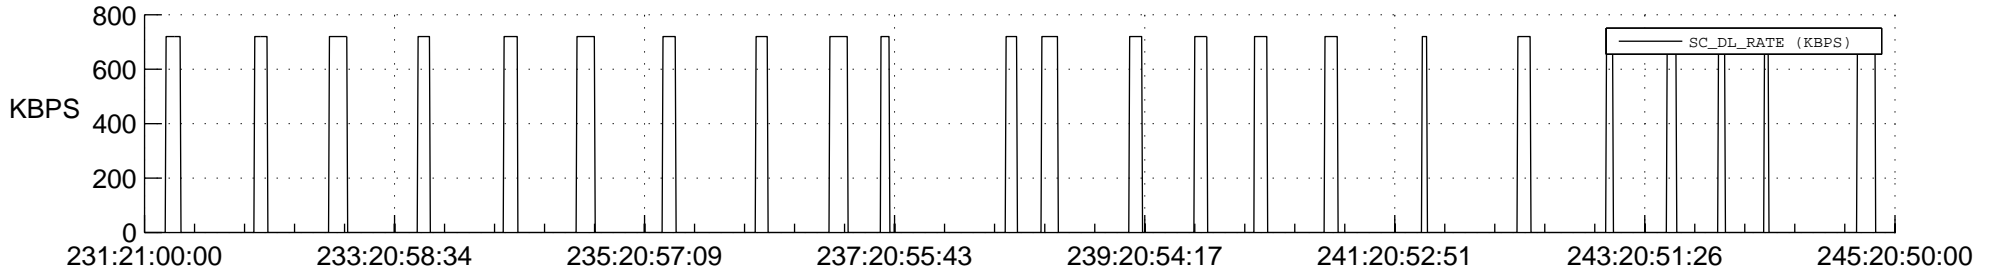

STEREO AHEAD SSR PCT Full Prediction

SWAVES_Percent_Full_Prediction

IMPACT_Percent_Full_Prediction

PLASTIC_Percent_Full_Prediction

Spacecraft_DownLink_Rate

Ground Time (2022:231:21:00:00.000 -2022:245:20:50:00.000)