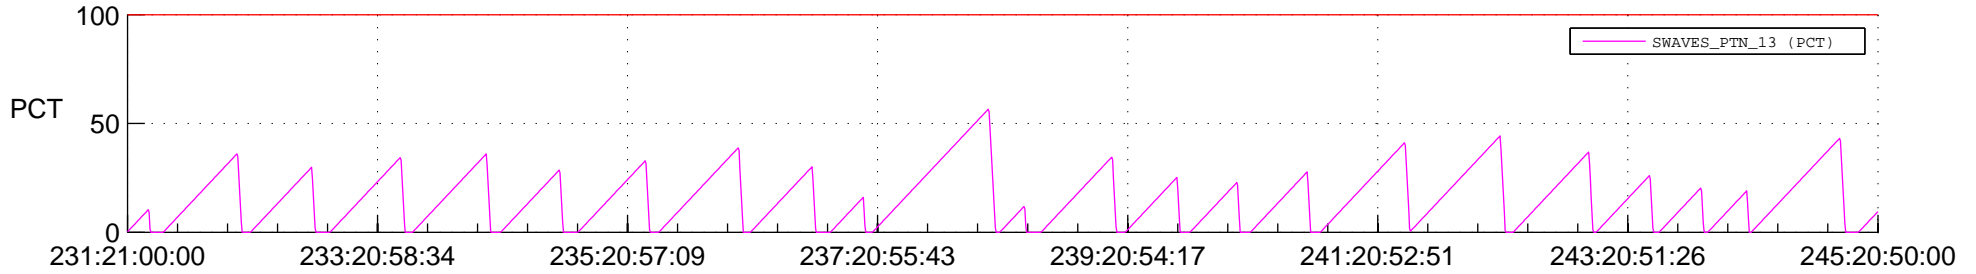

STEREO AHEAD SSR PCT Full Prediction

SWAVES_Percent_Full_Prediction

IMPACT_Percent_Full_Prediction

PLASTIC_Percent_Full_Prediction

Spacecraft_DownLink_Rate

Ground Time (2022:231:21:00:00.000 -2022:245:20:50:00.000)