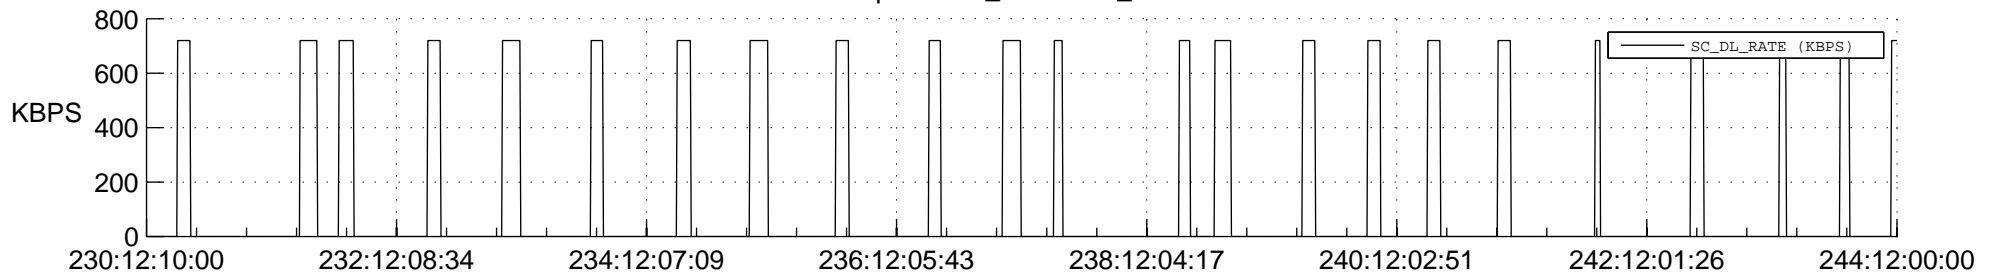

STEREO AHEAD SSR PCT Full Prediction

SWAVES_Percent_Full_Prediction

IMPACT_Percent_Full_Prediction

PLASTIC_Percent_Full_Prediction

Spacecraft_DownLink_Rate

Ground Time (2022:230:12:10:00.000 -2022:244:12:00:00.000)