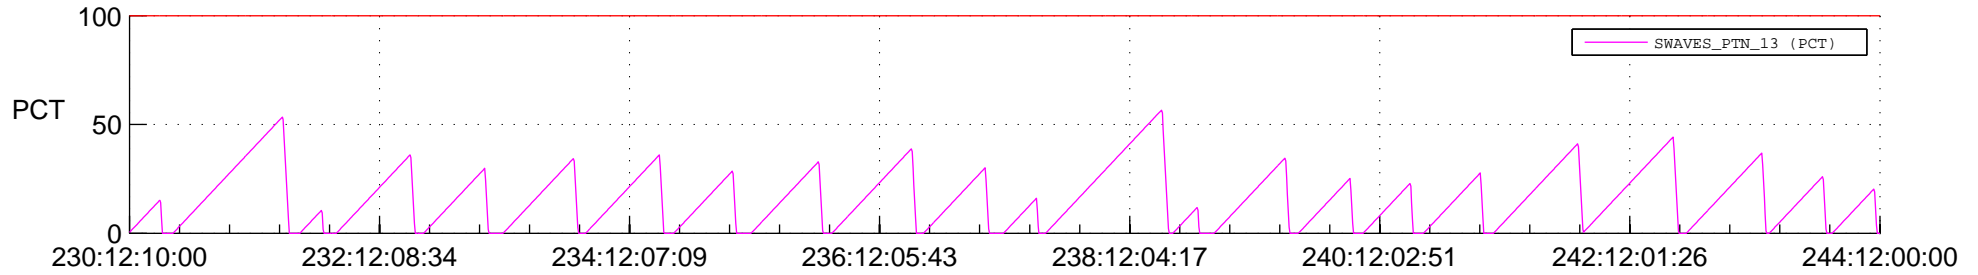

STEREO AHEAD SSR PCT Full Prediction

SWAVES_Percent_Full_Prediction

IMPACT_Percent_Full_Prediction

PLASTIC_Percent_Full_Prediction

Spacecraft_DownLink_Rate

Ground Time (2022:230:12:10:00.000 -2022:244:12:00:00.000)