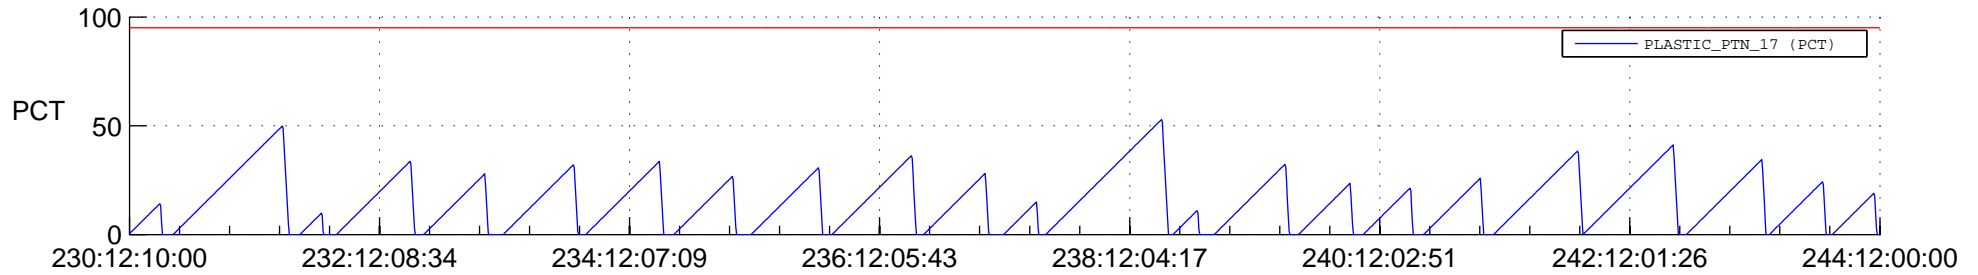

STEREO AHEAD SSR PCT Full Prediction

SWAVES_Percent_Full_Prediction

IMPACT_Percent_Full_Prediction

PLASTIC_Percent_Full_Prediction

Spacecraft_DownLink_Rate

Ground Time (2022:230:12:10:00.000 -2022:244:12:00:00.000)