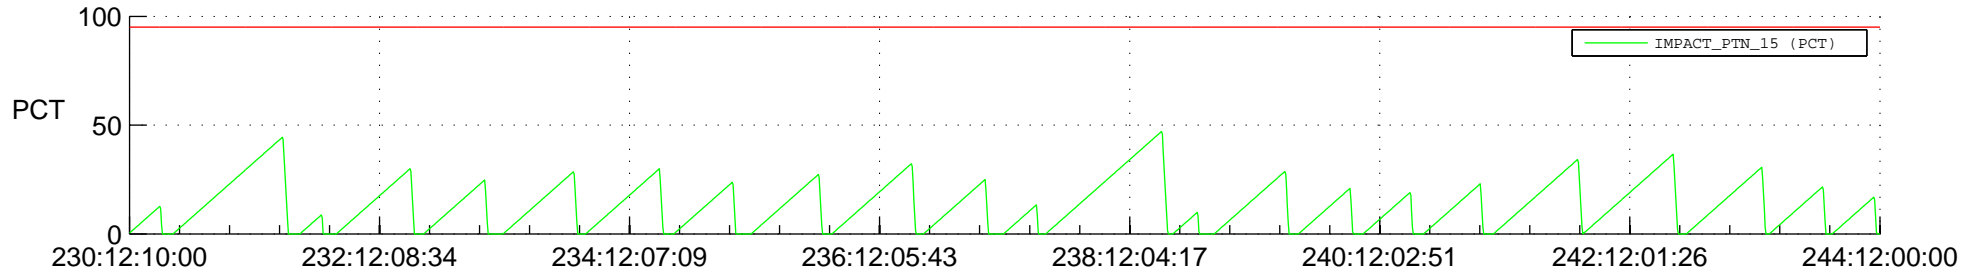

STEREO AHEAD SSR PCT Full Prediction

SWAVES_Percent_Full_Prediction

IMPACT_Percent_Full_Prediction

PLASTIC_Percent_Full_Prediction

Spacecraft_DownLink_Rate

Ground Time (2022:230:12:10:00.000 -2022:244:12:00:00.000)