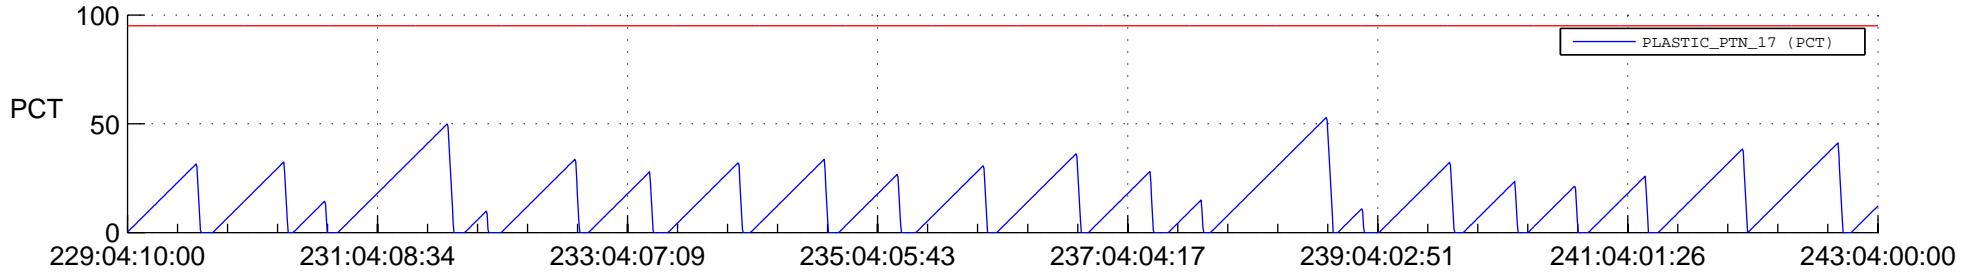

STEREO AHEAD SSR PCT Full Prediction

SWAVES_Percent_Full_Prediction

IMPACT_Percent_Full_Prediction

PLASTIC_Percent_Full_Prediction

Spacecraft_DownLink_Rate

Ground Time (2022:229:04:10:00.000 -2022:243:04:00:00.000)