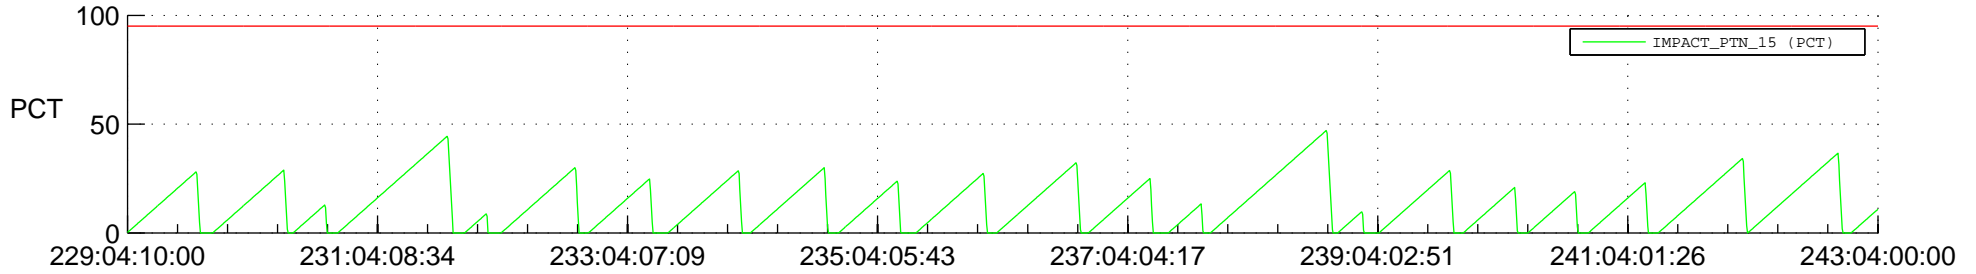

STEREO AHEAD SSR PCT Full Prediction

SWAVES_Percent_Full_Prediction

IMPACT_Percent_Full_Prediction

PLASTIC_Percent_Full_Prediction

Spacecraft_DownLink_Rate

Ground Time (2022:229:04:10:00.000 -2022:243:04:00:00.000)