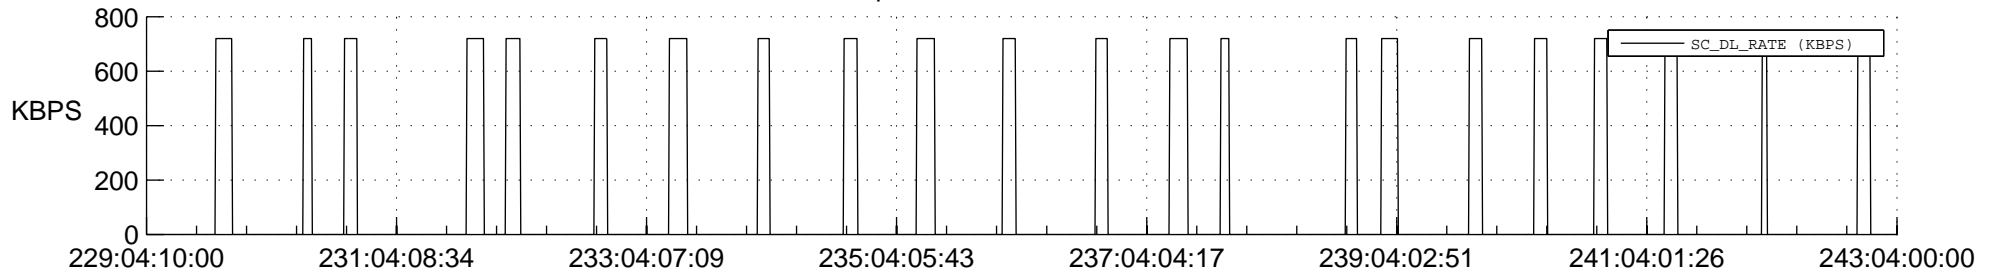

STEREO AHEAD SSR PCT Full Prediction

SWAVES_Percent_Full_Prediction

IMPACT_Percent_Full_Prediction

PLASTIC_Percent_Full_Prediction

Spacecraft_DownLink_Rate

Ground Time (2022:229:04:10:00.000 -2022:243:04:00:00.000)