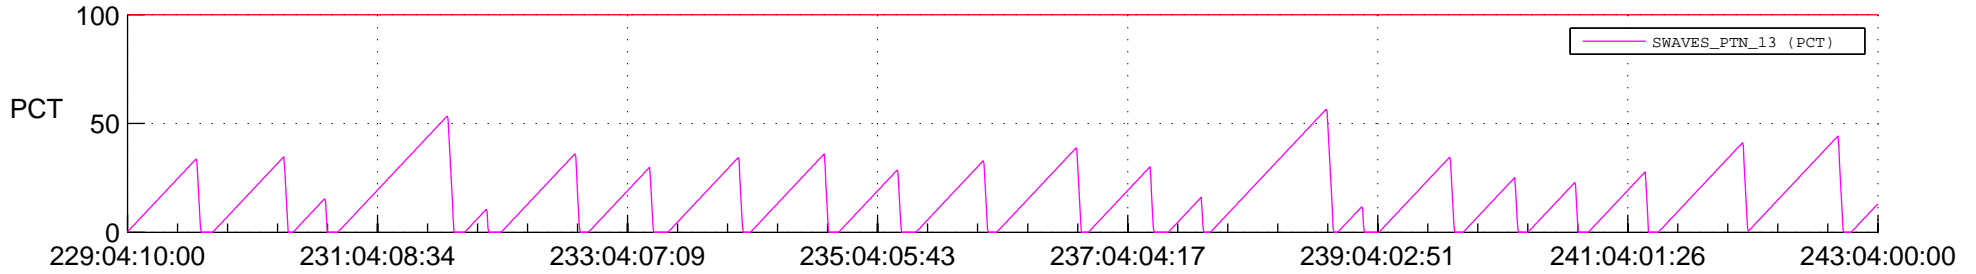

STEREO AHEAD SSR PCT Full Prediction

SWAVES_Percent_Full_Prediction

IMPACT_Percent_Full_Prediction

PLASTIC_Percent_Full_Prediction

Spacecraft_DownLink_Rate

Ground Time (2022:229:04:10:00.000 -2022:243:04:00:00.000)