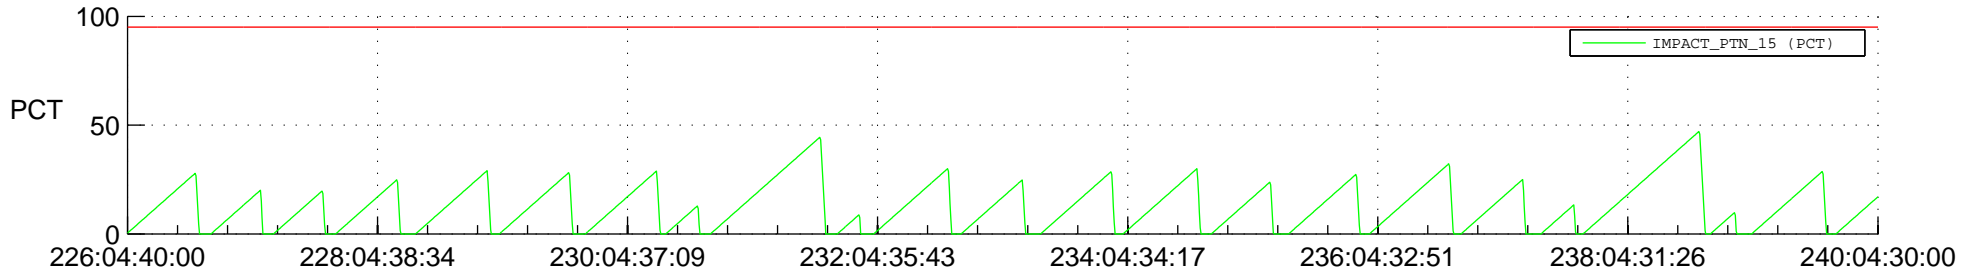

STEREO AHEAD SSR PCT Full Prediction

SWAVES_Percent_Full_Prediction

IMPACT_Percent_Full_Prediction

PLASTIC_Percent_Full_Prediction

Spacecraft_DownLink_Rate

Ground Time (2022:226:04:40:00.000 -2022:240:04:30:00.000)