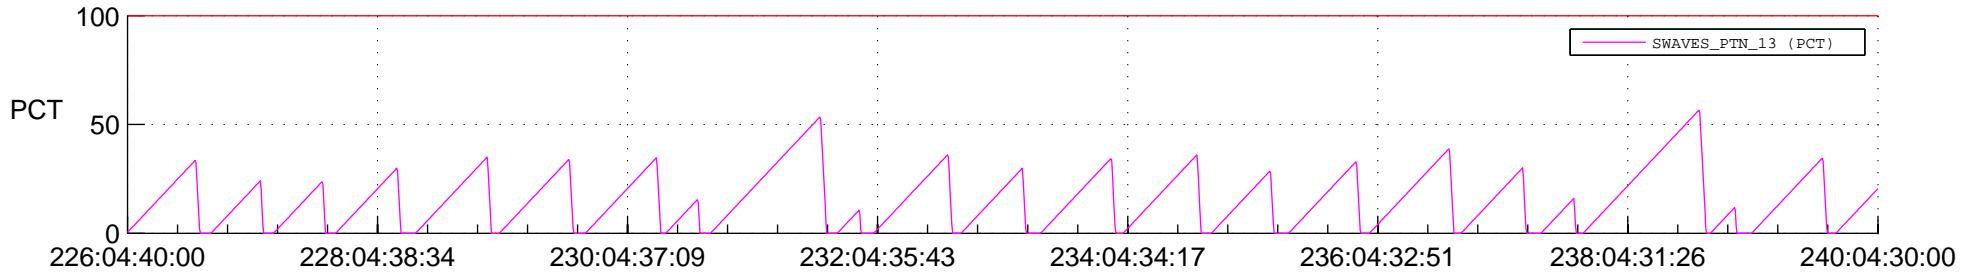

STEREO AHEAD SSR PCT Full Prediction

SWAVES_Percent_Full_Prediction

IMPACT_Percent_Full_Prediction

PLASTIC_Percent_Full_Prediction

Spacecraft_DownLink_Rate

Ground Time (2022:226:04:40:00.000 -2022:240:04:30:00.000)