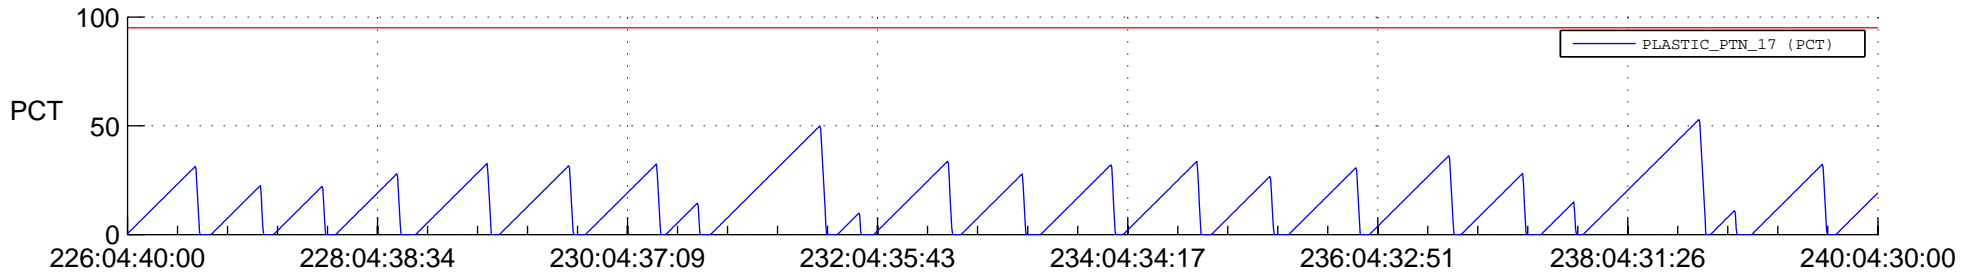

STEREO AHEAD SSR PCT Full Prediction

SWAVES_Percent_Full_Prediction

IMPACT_Percent_Full_Prediction

PLASTIC_Percent_Full_Prediction

Spacecraft_DownLink_Rate

Ground Time (2022:226:04:40:00.000 -2022:240:04:30:00.000)