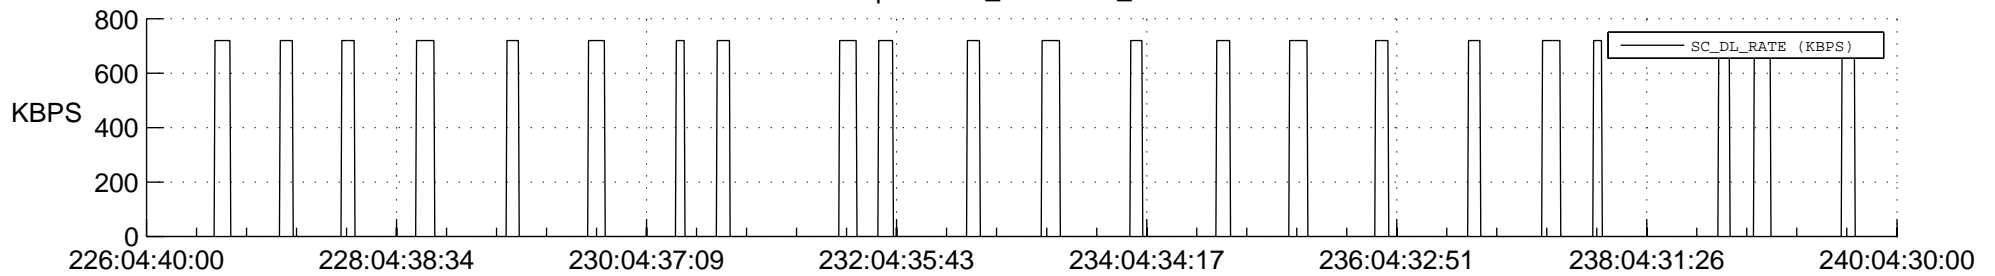

STEREO AHEAD SSR PCT Full Prediction

SWAVES_Percent_Full_Prediction

IMPACT_Percent_Full_Prediction

PLASTIC_Percent_Full_Prediction

Spacecraft_DownLink_Rate

Ground Time (2022:226:04:40:00.000 -2022:240:04:30:00.000)