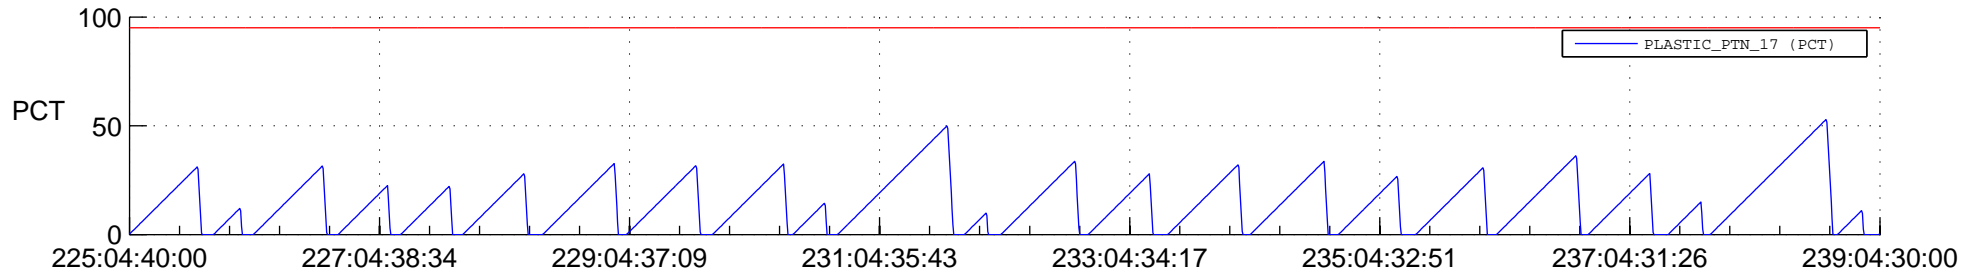

# STEREO AHEAD SSR PCT Full Prediction

## SWAVES\_Percent\_Full\_Prediction

## Spacecraft\_DownLink\_Rate

Ground Time (2022:225:04:40:00.000 -2022:239:04:30:00.000)