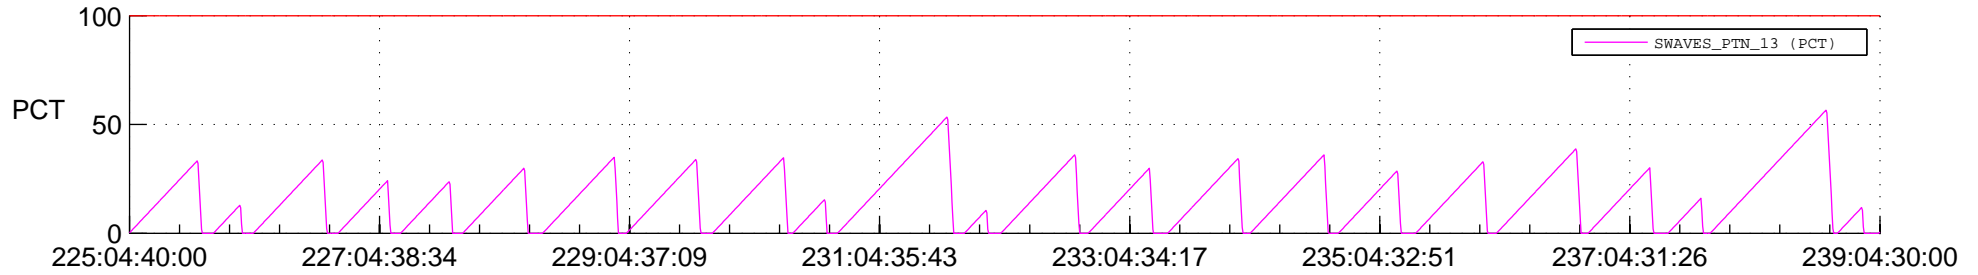

## SWAVES\_Percent\_Full\_Prediction

## Spacecraft\_DownLink\_Rate

Ground Time (2022:225:04:40:00.000 -2022:239:04:30:00.000)