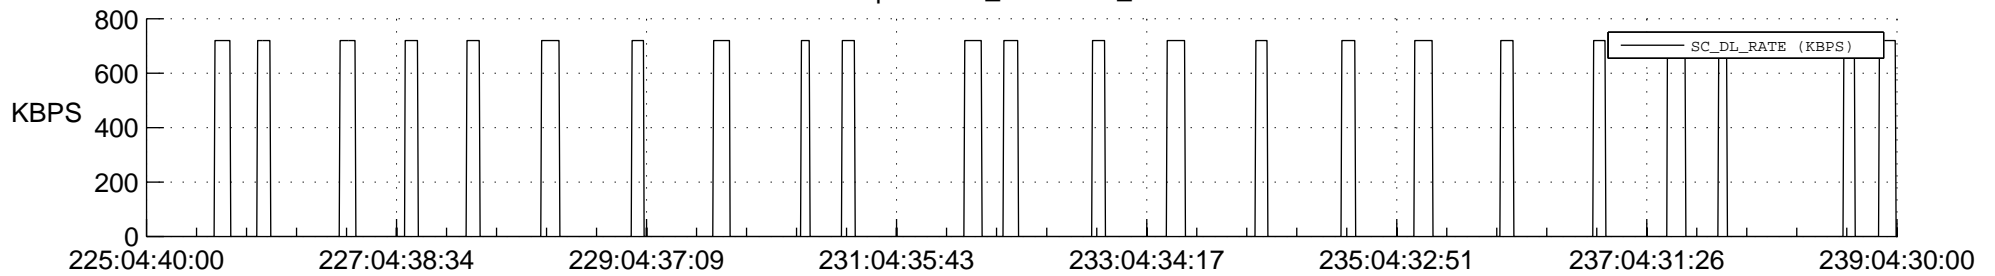

## Spacecraft\_DownLink\_Rate

Ground Time (2022:225:04:40:00.000 -2022:239:04:30:00.000)