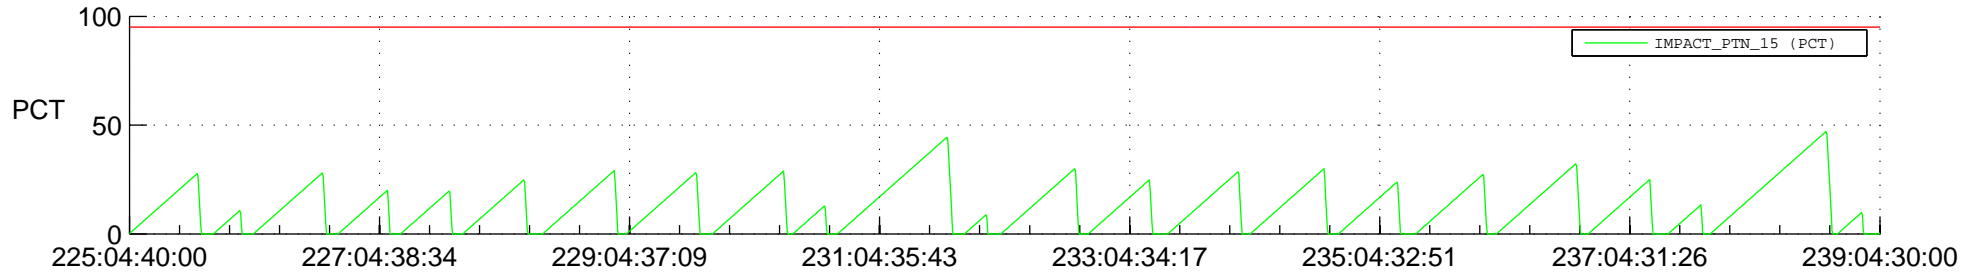

IMPACT_Percent_Full_Prediction