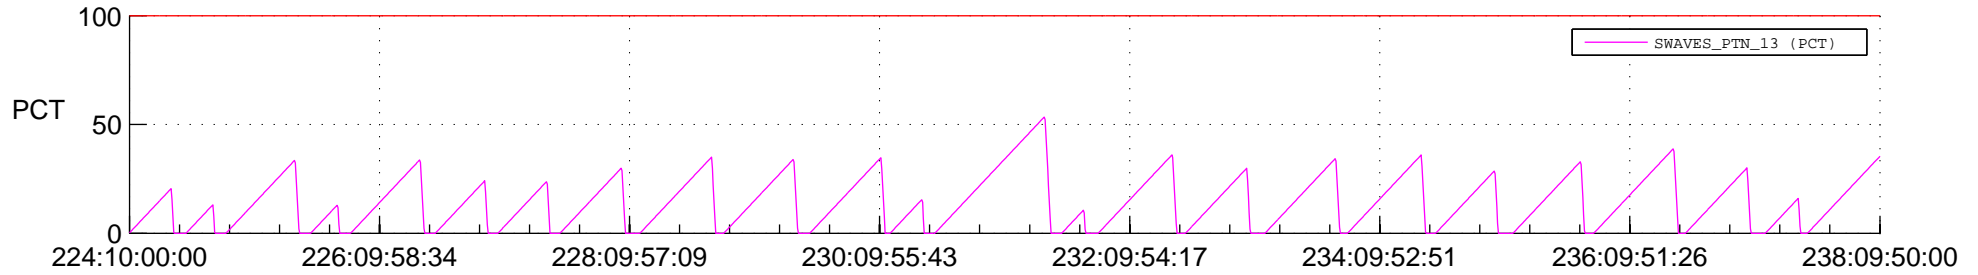

STEREO AHEAD SSR PCT Full Prediction

SWAVES_Percent_Full_Prediction

IMPACT_Percent_Full_Prediction

PLASTIC_Percent_Full_Prediction

Spacecraft_DownLink_Rate

Ground Time (2022:224:10:00:00.000 -2022:238:09:50:00.000)