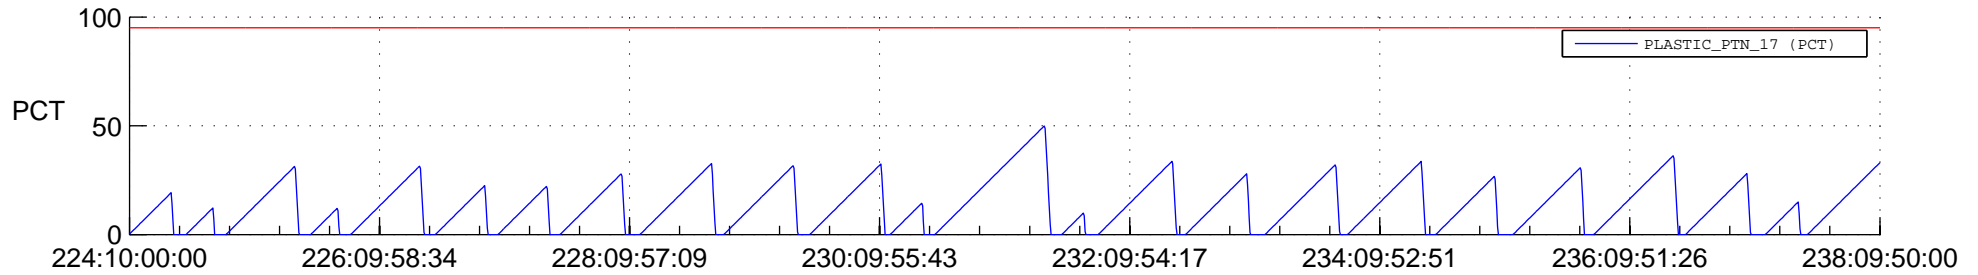

STEREO AHEAD SSR PCT Full Prediction

SWAVES_Percent_Full_Prediction

IMPACT_Percent_Full_Prediction

PLASTIC_Percent_Full_Prediction

Spacecraft_DownLink_Rate

Ground Time (2022:224:10:00:00.000 -2022:238:09:50:00.000)