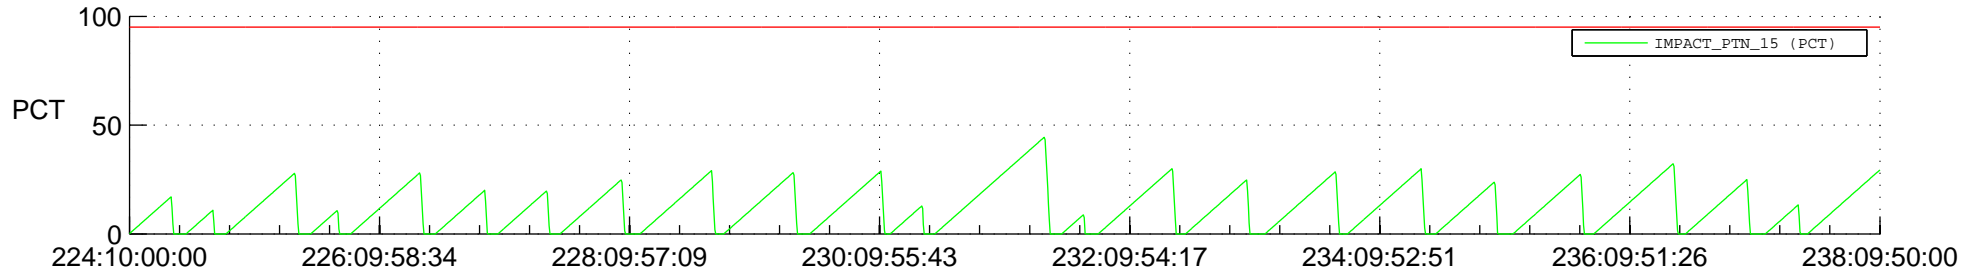

STEREO AHEAD SSR PCT Full Prediction

SWAVES_Percent_Full_Prediction

IMPACT_Percent_Full_Prediction

PLASTIC_Percent_Full_Prediction

Spacecraft_DownLink_Rate

Ground Time (2022:224:10:00:00.000 -2022:238:09:50:00.000)