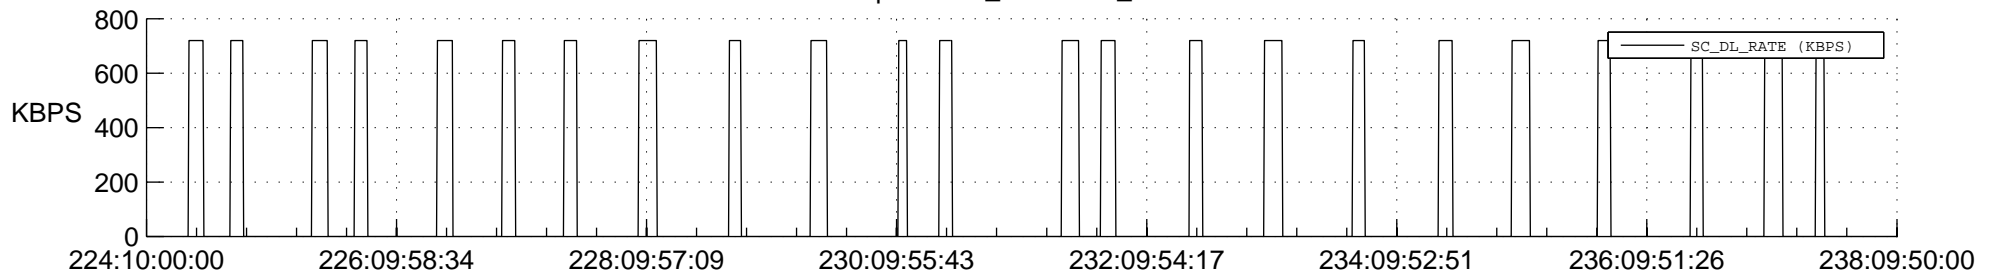

STEREO AHEAD SSR PCT Full Prediction

SWAVES_Percent_Full_Prediction

IMPACT_Percent_Full_Prediction

PLASTIC_Percent_Full_Prediction

Spacecraft_DownLink_Rate

Ground Time (2022:224:10:00:00.000 -2022:238:09:50:00.000)