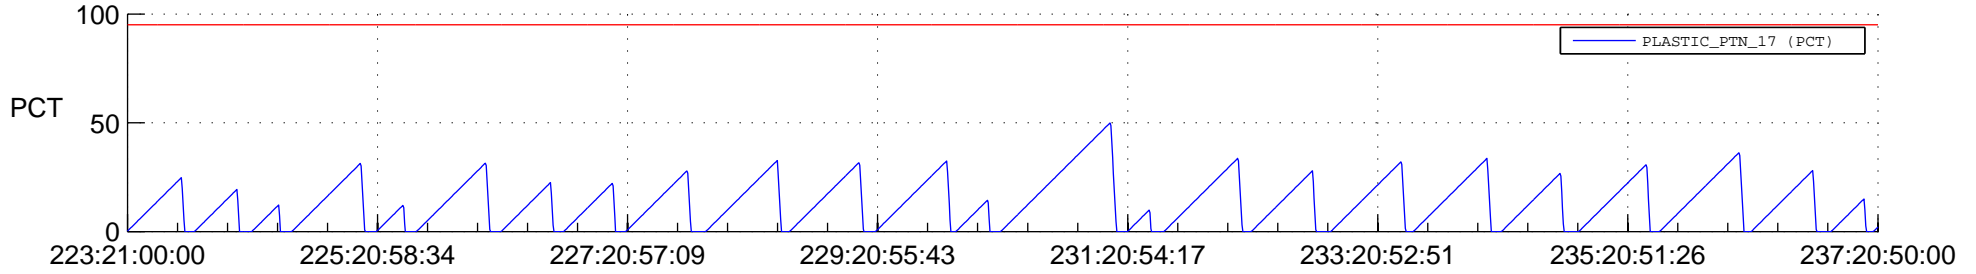

# STEREO AHEAD SSR PCT Full Prediction

## SWAVES\_Percent\_Full\_Prediction

## Spacecraft\_DownLink\_Rate

Ground Time (2022:223:21:00:00.000 -2022:237:20:50:00.000)