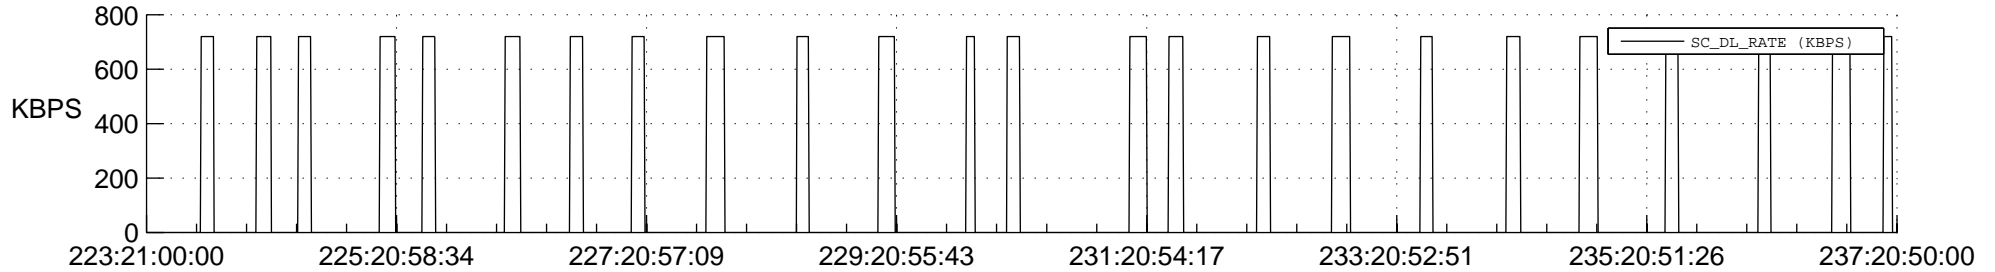

## Spacecraft\_DownLink\_Rate

Ground Time (2022:223:21:00:00.000 -2022:237:20:50:00.000)