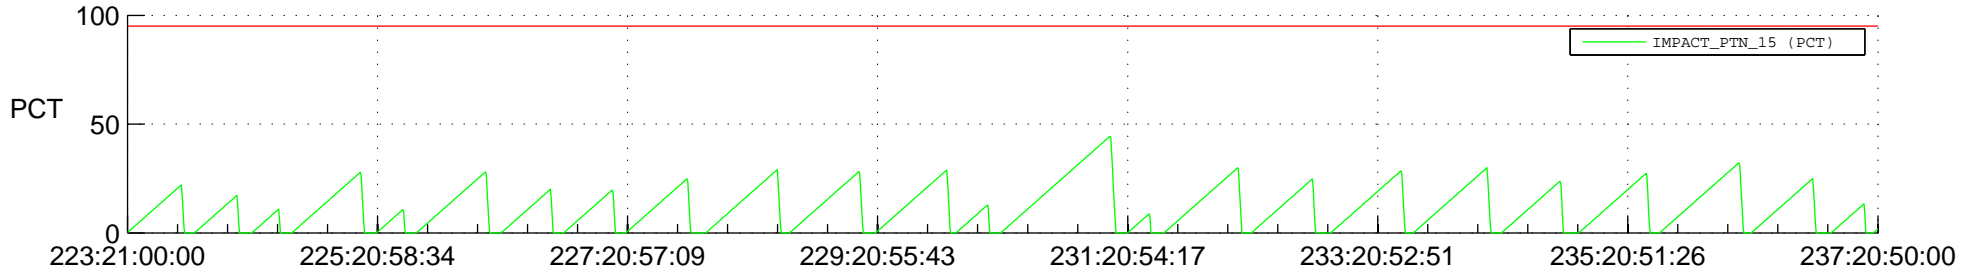

IMPACT_Percent_Full_Prediction