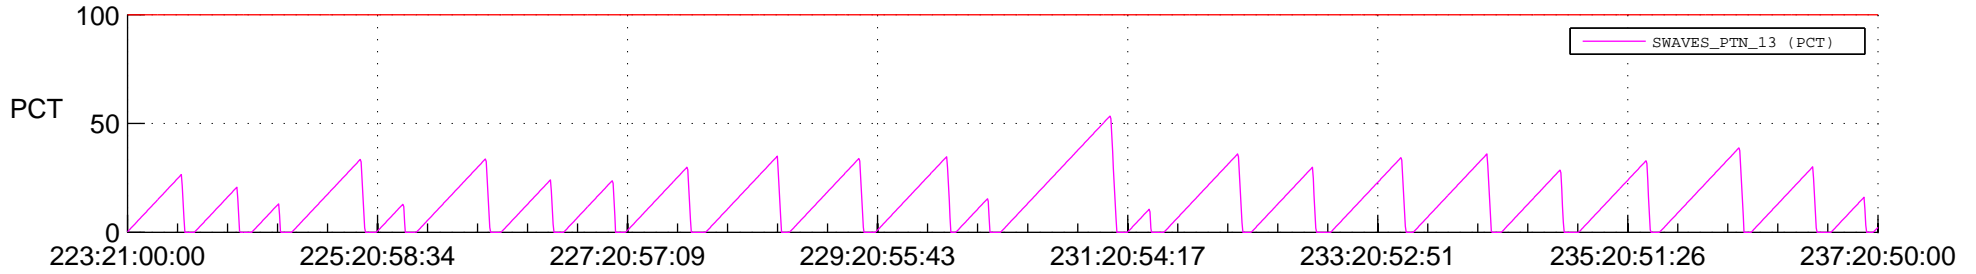

## SWAVES\_Percent\_Full\_Prediction

## Spacecraft\_DownLink\_Rate

Ground Time (2022:223:21:00:00.000 -2022:237:20:50:00.000)