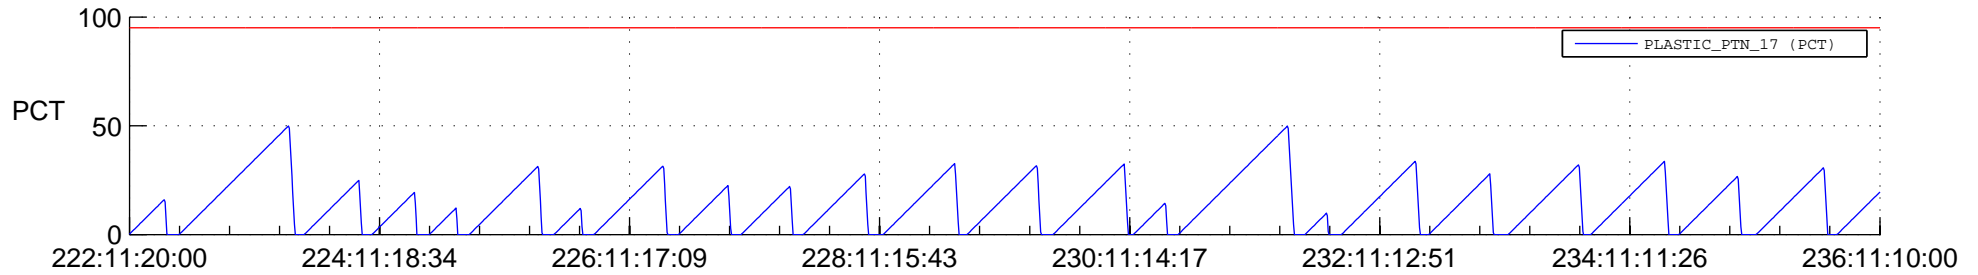

PLASTIC_Percent_Full_Prediction