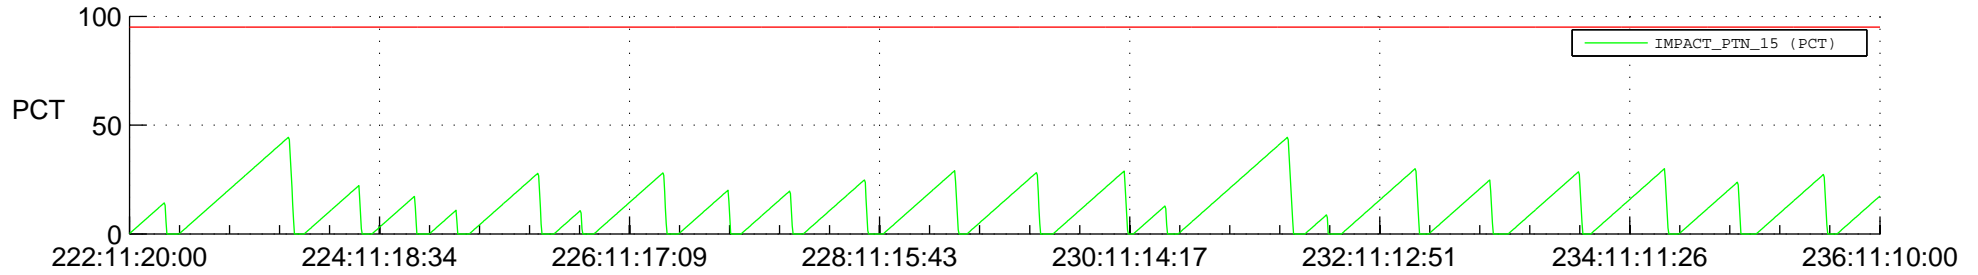

IMPACT_Percent_Full_Prediction